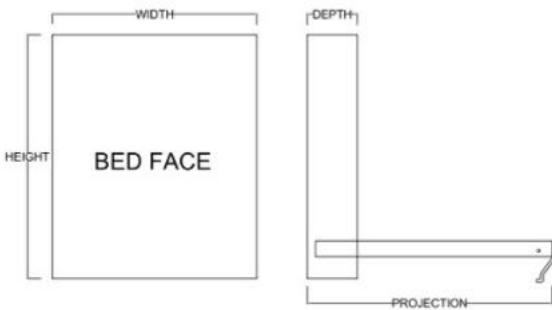

*Only available in Vertical*

**Vertical**

Size	Height	Width	Depth	Projection
Twin	82 3/4"	45 1/2"	18 3/4"	81 7/8"
XL Twin	87 3/4"	45 1/2"	18 3/4"	86 7/8"
Full/Double	82 3/4"	60 1/2"	18 3/4"	81 7/8"
Queen	87 3/4"	66 1/2"	18 3/4"	86 7/8"