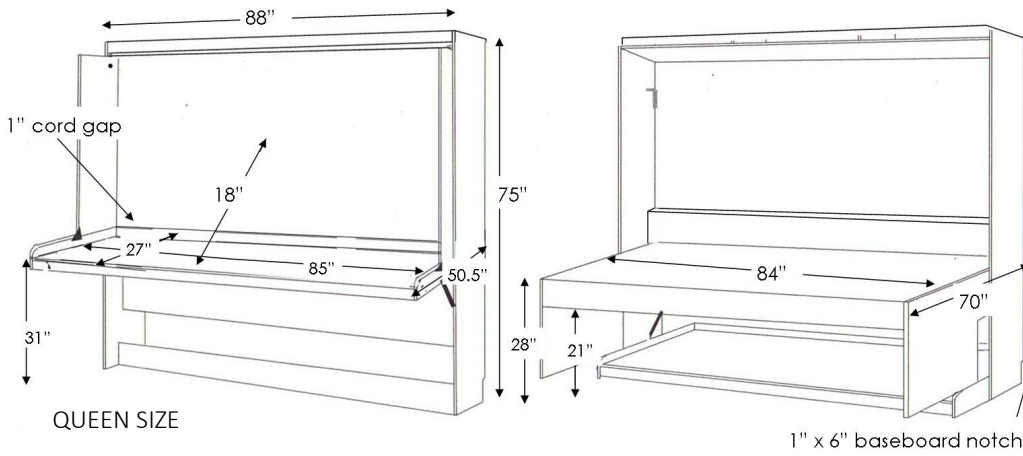

# STANDARD DESK BED

## PAINT FINISH

SKU	DESCRIPTION	AS DESK DIMENSION	AS BED DIMENSION	MATTRESS DEPTH
AB50	QUEEN HORIZONTAL DESK BED	88w x 50.5d x 75 h	88w x 70d x 75 h	10"
AB46	FULL HORIZONTAL DESK BED	85w x 44d x 75 h	85w x 64d x 75 h	10"