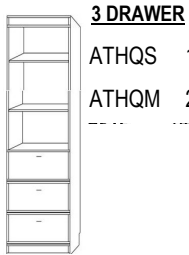

BRUSHED GOLD

3 DRAWER

ATHQS	16 X 70.5
ATHQM	24 X 70.5