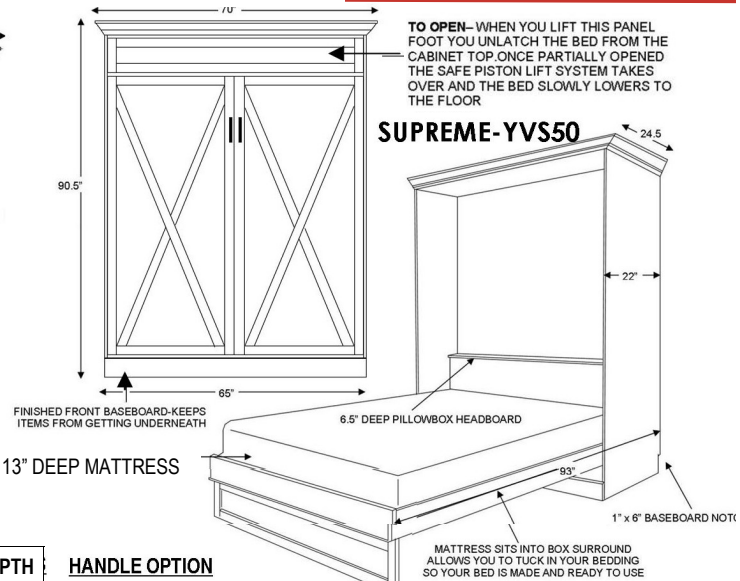

YELLOWSTONE ULTRA & SUPREME

ULTRA-YVU50

ACCEPTS A 12" DEEP MATTRESS

SUPREME-YVS50

| | SKU | DIMENSION CLOSED | DIMENSION OPEN | MATTRESS DEPTH |
|---------------|--------------|------------------------|----------------------|----------------|
| QUEEN ULTRA | YVU50 | 80 w x 23 d x 90 h | 80 w x 92 d x 90 h | 12" |
| QUEEN SUPREME | YVS50 | 70 w x 24.5 d x 90.5 h | 70 w x 93 d x 90.5 h | 13" |

3 DRAWER
3 Drawers with 3 open adjustable shelves

YTFS-WC 17.5 x 85.5
YPTF-WC 25.5 x 85.5
YPGF-WC 33.5 x 85.5

2 DRAWER NIGHTSTAND
2 Drawers –pull out tray with 3 open adjustable shelves.

YNFS-WC 17.5 x 85.5
YPNF-WC 25.5 x 85.5

3 DRAWER-DOOR
3 Drawers with Door. Inside has 3 adj. shelves.

YWFS-WC 17.5 x 85.5
YPWF-WC 25.5 x 85.5

2 FILE DRAWERS-PENCIL-DOOR
2 lateral file drawers pencil-with Door. Inside has 3 adj. shelves.

YXFS-WC 17.5 x 85.5
YXPF-WC 25.5 x 85.5

DESK CART-DC 63w x 31.5h x 22d
FILE CART-YFC 16 5/8w x 28.5h x 22d

YPAF-WC 25.5 x 85.5

YDFL-WC 33.5 x 85.5
BSDL 30 x 84 long
YFD 24w x 17d x 28h

YDFS-WC 17.5 x 85.5
YPCF-WC 25.5 x 85.5
BSD 20 x 84 long
YFD 24w x 17d x 28h