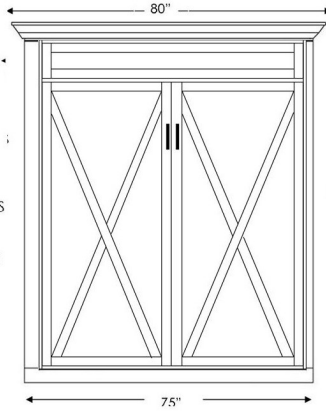

YELLOWSTONE ULTRA & SUPREME

ULTRA-YVU50

ACCEPTS A 12" DEEP MATTRESS

SUPREME-YVS50

| | SKU | DIMENSION CLOSED | DIMENSION OPEN | MATTRESS DEPTH |
|---------------|--------------|------------------------|----------------------|----------------|
| QUEEN ULTRA | YVU50 | 80 w x 23 d x 90 h | 80 w x 92 d x 90 h | 12" |
| QUEEN SUPREME | YVS50 | 70 w x 24.5 d x 90.5 h | 70 w x 93 d x 90.5 h | 13" |

3 DRAWER
3 Drawers with 3 open adjustable shelves

YTFS-WC 17.5 x 85.5
YPTF-WC 25.5 x 85.5
YPGF-WC 33.5 x 85.5

2 DRAWER NIGHTSTAND
2 Drawers –pull out tray with 3 open adjustable shelves.

YNFS-WC 17.5 x 85.5
YPNF-WC 25.5 x 85.5

DESK CART-DC 63w x 31.5h x 22d
FILE CART-YFC 16 5/8w x 28.5h x 22d

YPAF-WC 25.5 x 85.5

YDFL-WC 33.5 x 85.5
BSDL 30 x 84 long
YFD 24w x 17d x 28h

YDFS-WC 17.5 x 85.5
YPCF-WC 25.5 x 85.5
BSD 20 x 84 long
YFD 24w x 17d x 28h