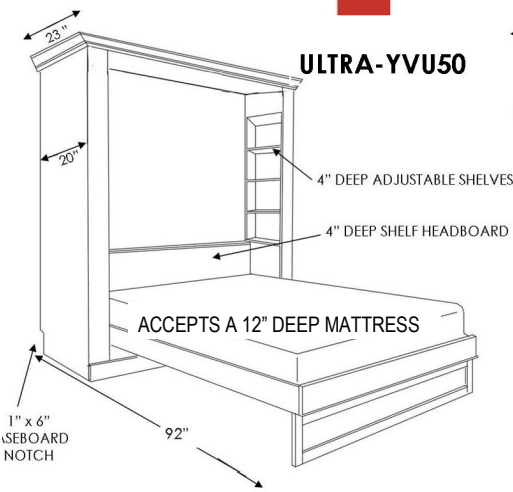

YELLOWSTONE ULTRA & SUPREME

ULTRA-YVU50

ACCEPTS A 12" DEEP MATTRESS

SUPREME-YVS50

| | SKU | DIMENSION CLOSED | DIMENSION OPEN | MATTRESS DEPTH |
|---------------|--------------|------------------------|----------------------|----------------|
| QUEEN ULTRA | YVU50 | 80 w x 23 d x 90 h | 80 w x 92 d x 90 h | 12" |
| QUEEN SUPREME | YVS50 | 70 w x 24.5 d x 90.5 h | 70 w x 93 d x 90.5 h | 13" |

3 DRAWER
3 Drawers with 3 open adjustable shelves

YTFS-WC 17.5 x 85.5
YPTF-WC 25.5 x 85.5
YPGF-WC 33.5 x 85.5

2 DRAWER NIGHTSTAND
2 Drawers –pull out tray with 3 open adjustable shelves.

YNFS-WC 17.5 x 85.5
YPNF-WC 25.5 x 85.5

3 DRAWER-DOOR
3 Drawers with Door. Inside has 3 adj. shelves.

YWFS-WC 17.5 x 85.5
YPWF-WC 25.5 x 85.5

2 FILE DRAWERS-PENCIL-DOOR
2 lateral file drawers pencil-with Door. Inside has 3 adj. shelves.

YXFS-WC 17.5 x 85.5
YXPF-WC 25.5 x 85.5

DESK CART-DC 63w x 31.5h x 22d
FILE CART-YFC 16 5/8w x 28.5h x 22d

YPAF-WC 25.5 x 85.5

YDFL-WC 33.5 x 85.5
BSDL 30 x 84 long
YFD 24w x 17d x 28h

YDFS-WC 17.5 x 85.5
YPCF-WC 25.5 x 85.5
BSD 20 x 84 long
YFD 24w x 17d x 28h