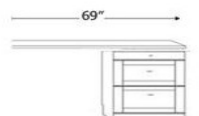

**PREMIUM FINISHES:**

- WHITE
- ALABASTER
- COBALT

	SKU	DIMENSION CLOSED	DIMENSION OPEN
QUEEN STANDARD	<b>WV50</b>	65w x 17d x 90h	65w x 86d x 90h
FULL STANDARD	<b>WV46</b>	59w x 17d x 85h	59w x 81d x 85h
QUEEN DELUXE	<b>WVX50</b>	75w x 25d x 90h	75w x 92d x 90h
QUEEN PREMIUM	<b>WVZ50</b>	75w x 20d x 90h	75w x 92d x 90h

**BOOKCASE**

- WBFS 16 X 85
- WBQS 16 X 90
- WPBF 24 X 85
- WPBQ 24 X 90
- WBFL 32 X 85
- WBQL 32 X 90

**FOLD DOWN DESK**

WPAF 24 x 85

DESK-DC 63w X 31 1/2h x 22d

FILE CART WFC 16 5/8x 28 1/2 x 22

**2 DOOR**

DESK BASE-1 lateral file drawer, medium drawer & pencil drawer

- WDFL 32 X 85
- WDQL 32 X 90
- BSDL Shaped Desktop
- WLD 24 X 90

DESK BASE-1 lateral file drawer, medium drawer & pencil drawer

- WDFS 16 X 85
- WDQS 16 X 90
- WPCF 24 X 85
- WPCQ 24 X 90
- BSD Straight desktop
- WFD DESK BASE