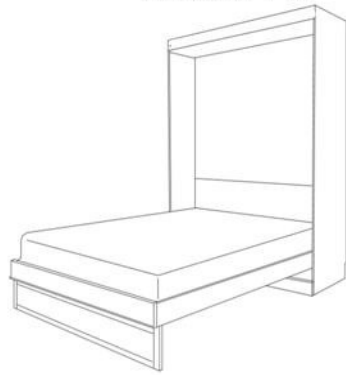

STANDARD

DELUXE

PREMIUM

Straight top-flat headboard • Curved Top- Shelf Hdbd-Bookcases • Straight Top-Shelf Hdbd-Bookcases

FINISHES:

- NATURAL HONEY MAPLE
- SUNSET COGNAC
- BARK GRAY GRAY
- CINNAMON CARAMEL
- ESPRESSO

PREMIUM FINISHES:

- WHITE
- ALABASTER
- COBALT

	SKU	DIMENSION CLOSED	DIMENSION OPEN
QUEEN STANDARD	WV50	65w x 17d x 90h	65w x 86d x 90h
FULL STANDARD	WV46	59w x 17d x 85h	59w x 81d x 85h
QUEEN DELUXE	WVX50	75w x 25d x 90h	75w x 92d x 90h
QUEEN PREMIUM	WVZ50	75w x 20d x 90h	75w x 92d x 90h

WOODLAND standard, deluxe, premium side storage cabinets

3 DRAWER

- WTFS 16 X 85
- WTQS 16 X 90
- WPTF 24 X 85
- WPTQ 24 X 90
- WPGF 32 X 85
- WPGQ 32 X 90

2 DRAWER NIGHTSTAND

1. 2 Drawers -pull out tray with 3 open adjustable shelves.
2. WNFS 16 X 85
   - WNQS 16 X 90
   - WPNF 24 X 85
   - WPNQ 24 X 90

2 LATERAL FILES-PENCIL

1. 2 Lateral File Drawers , pencil drawer with 3 adj. shelves
2. WLFS 16 X 85
   - WLQS 16 X 90
   - WPLF 24 X 85
   - WPLQ 24 X 90

2 DRAWER NIGHTSTAND-DOOR

1. 2 Drawers -pull out tray with 1 open shelf and Door..
2. WUFS 16 X 85
   - WUQS 16 X 90
   - WPUF 24 X 85
   - WPUQ 24 X 90

3 DRAWER-DOOR

- WWFS 16 X 85
- WWQS 16 X 90
- WPWF 24 X 85
- WPWQ 24 X 90

2 LATERAL FILES-PENCIL-DOOR

- WXFS 16 X 85
- WXQS 16 X 90
- WPXF 24 X 85
- WPXQ 24 X 90

3 DRAWER-2 DOOR

1. 3 drawers -with 2 Doors. Inside has clothes hangar bar.
2. WPWU 32 x 85

BOOKCASE

- WBFS 16 X 85
- WBQS 16 X 90
- WPBF 24 X 85
- WPBQ 24 X 90
- WBFL 32 X 85
- WBQL 32 X 90

FOLD DOWN DESK

WPAF 24 x 85

DESK-DC 63w X 31 1/2h x 22d

FILE CART WFC 16 5/8x 28 1/2 x 22

2 DOOR

DESK BASE-1 lateral file drawer, medium drawer & pencil drawer

- WDFL 32 X 85
- WDQL 32 X 90
- BSDL Shaped Desktop
- WLD 24 X 90

DESK BASE-1 lateral file drawer, medium drawer & pencil drawer

- WDFS 16 X 85
- WDQS 16 X 90
- WPCF 24 X 85
- WPCQ 24 X 90
- BSD Straight desktop
- WFD DESK BASE

- NIGHTSTAND-3 DRAWER-WNS 24w x 17d x 28h
- NIGHTSTAND-TRAY-WNST 24w x 17d x 28h

PRODUCT OPTIONS ARE SUBJECT TO CHANGE WITHOUT NOTICE