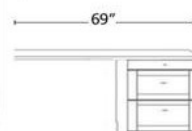

**PREMIUM FINISHES:**

- WHITE
- ALABASTER
- COBALT

	SKU	DIMENSION CLOSED	DIMENSION OPEN
QUEEN STANDARD	<b>WV50</b>	65w x 17d x 90h	65w x 86d x 90h
FULL STANDARD	<b>WV46</b>	59w x 17d x 85h	59w x 81d x 85h
QUEEN DELUXE	<b>WVX50</b>	75w x 25d x 90h	75w x 92d x 90h
QUEEN PREMIUM	<b>WVZ50</b>	75w x 20d x 90h	75w x 92d x 90h

**3 DRAWER-DOOR**

- WWFS 16 X 85
- WWQS 16 X 90
- WPWF 24 X 85
- WPWQ 24 X 90

**2 LATERAL FILES-PENCIL-DOOR**

- WXFS 16 X 85
- WXQS 16 X 90
- WPXF 24 X 85
- WPXQ 24 X 90

**3 DRAWER-2 DOOR**

- 3 drawers -with 2 Doors. Inside has clothes hangar bar.
- WPWU 32 x 85

**BOOKCASE**

- WBFS 16 X 85
- WBQS 16 X 90
- WPBF 24 X 85
- WPBQ 24 X 90
- WBFL 32 X 85
- WBQL 32 X 90

**FOLD DOWN DESK**

WPAF 24 x 85

DESK-DC 63w X 31 1/2h x 22d

FILE CART WFC 16 5/8x 28 1/2 x 22

**2 DOOR**

DESK BASE-1 lateral file drawer, medium drawer & pencil drawer

- WDFL 32 X 85
- WDQL 32 X 90
- BSDL Shaped Desktop
- WLD 24 X 90

DESK BASE-1 lateral file drawer, medium drawer & pencil drawer

- WDFS 16 X 85
- WDQS 16 X 90
- WPCF 24 X 85
- WPCQ 24 X 90
- BSD Straight desktop
- WFD DESK BASE