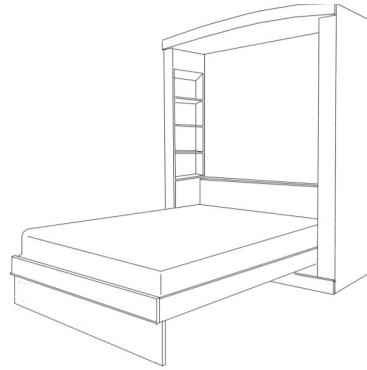

STANDARD

DELUXE

PREMIUM

Straight top-flat headboard ♦ Curved Top- Shelf Hdbd-Bookcases ♦ Straight Top-Shelf Hdbd-Bookcases

STANDARD FINISHES:

- NATURAL HONEY MAPLE
- SUNSET COGNAC
- BARK GRAY GRAY
- CINNAMON CARAMEL
- ESPRESSO

PREMIUM FINISHES:

- WHITE
- ALABASTER
- COBALT

	SKU	DIMENSION CLOSED	DIMENSION OPEN
QUEEN STANDARD	FV50	65w x 17d x 90h	65w x 86d x 90h
QUEEN DELUXE	FVX50	75w x 25d x 90h	75w x 92d x 90h
QUEEN PREMIUM	FVZ50	75w x 20d x 90h	75w x 92d x 90h