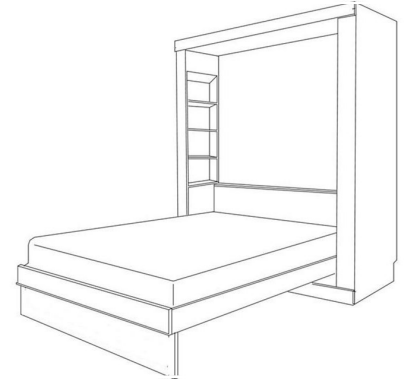

STANDARD

DELUXE

PREMIUM

Straight top-flat headboard ♦ Curved Top- Shelf Hdbd-Bookcases ♦ Straight Top-Shelf Hdbd-Bookcases

STANDARD FINISHES:

- NATURAL HONEY MAPLE
- SUNSET COGNAC
- BARK GRAY GRAY
- CINNAMON CARAMEL
- ESPRESSO

PREMIUM FINISHES:

- WHITE
- ALABASTER
- COBALT

	SKU	DIMENSION CLOSED	DIMENSION OPEN
QUEEN STANDARD	FV50	65w x 17d x 90h	65w x 86d x 90h
QUEEN DELUXE	FVX50	75w x 25d x 90h	75w x 92d x 90h
QUEEN PREMIUM	FVZ50	75w x 20d x 90h	75w x 92d x 90h

FALLBROOK PIER CABINETS standard, Deluxe, Premium *cabinets accept all handle options*

3 DRAWER

ATFS	16 X 85
ATQS	16 X 90
APTF	24 X 85
APTQ	24 X 90
APGF	32 X 85
APGQ	32 X 90

3 DRAWER-DOOR

AWFS	16 X 85
AWQS	16 X 90
APWF	24 X 85
APWQ	24 X 90