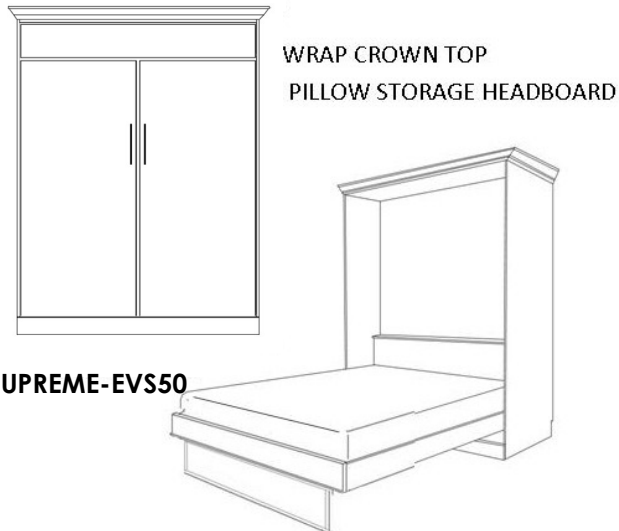

EURO ULTRA & SUPREME

ULTRA-EVU50

WRAP CROWN TOP
INTERIOR BOOKCASES
WITH SHELF HEADBOARD

SUPREME-EVS50

WRAP CROWN TOP
PILLOW STORAGE HEADBOARD

SKU	DESCRIPTION	CLOSED DIMENSIONS	OPEN DIMENSIONS	MATTRESS DEPTH	#3 NICKEL BAR	#13 BRONZE BAR
EVU50	QUEEN VERTICAL ULTRA	80 X 23 X 90.5	80 X 92 X 90.5	12"		
EVS50	QUEEN VERTICAL SUPREME	70 X 24.5 X 90.5	70 X 93 X 90.5	13"		

3 DRAWER
3 Drawers with 3 open adjustable shelves

ATFS-WC 17.5 x 85.5
APTF-WC 25.5 x 85.5
APGF-WC 33.5 x 85.5

2 DRAWER NIGHTSTAND
2 Drawers –pull out tray with 3 open adjustable shelves.

ANFS-WC 17.5 x 85.5
APNF-WC 25.5 x 85.5