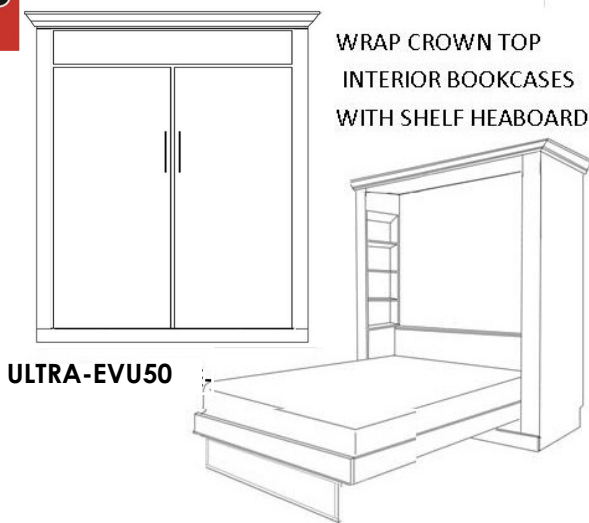

EURO ULTRA & SUPREME

ULTRA-EVU50

WRAP CROWN TOP
INTERIOR BOOKCASES
WITH SHELF HEADBOARD

SUPREME-EVS50

WRAP CROWN TOP
PILLOW STORAGE HEADBOARD

SKU	DESCRIPTION	CLOSED DIMENSIONS	OPEN DIMENSIONS	MATTRESS DEPTH	#3 NICKEL BAR	#13 BRONZE BAR
EVU50	QUEEN VERTICAL ULTRA	80 X 23 X 90.5	80 X 92 X 90.5	12"		
EVS50	QUEEN VERTICAL SUPREME	70 X 24.5 X 90.5	70 X 93 X 90.5	13"		

3 DRAWER
3 Drawers with 3 open adjustable shelves

ATFS-WC 17.5 x 85.5
APTF-WC 25.5 x 85.5
APGF-WC 33.5 x 85.5

2 DRAWER NIGHTSTAND
2 Drawers –pull out tray with 3 open adjustable shelves.

ANFS-WC 17.5 x 85.5
APNF-WC 25.5 x 85.5