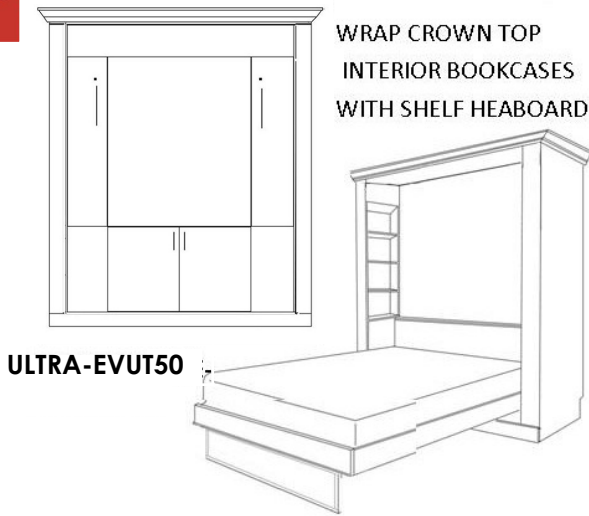

EURO TABLE ULTRA & SUPREME

SKU	DESCRIPTION	CLOSED DIMENSIONS	OPEN DIMENSIONS	TABLE SIZE	HANDLE OPTION	
					#3 NICKEL BAR	#13 BRONZE BAR
EVUT50	QUEEN VERTICAL ULTRA TABLE	80 X 23 X 90.5	80 X 92 X 90.5	40 w X 51 d X 29 h		
EVST50	QUEEN VERTICAL SUPREME TABLE	70 X 24.5 X 90.5	70 X 93 X 90.5	40 w X 51 d X 29 h		

Pier cabinets step down and back from the bed— Choose Left or Right side when facing the bed

Vertical Wallbeds accept standard 12" Thick Mattress
 1" x 6" baseboard notch on all beds and piers
 Most piers can be ordered in 85" or 90" height
 This wallbed has a panel foot

TABLE DIMENSIONS: 40w x 51d x 29h