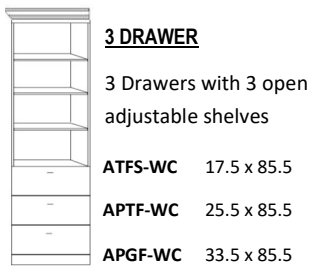

EURO TABLE ULTRA & SUPREME

SKU	DESCRIPTION	CLOSED DIMENSIONS	OPEN DIMENSIONS	TABLE SIZE	HANDLE OPTION	
					#3 NICKEL BAR	#13 BRONZE BAR
EVUT50	QUEEN VERTICAL ULTRA TABLE	80 X 23 X 90.5	80 X 92 X 90.5	40 w X 51 d X 29 h		
EVST50	QUEEN VERTICAL SUPREME TABLE	70 X 24.5 X 90.5	70 X 93 X 90.5	40 w X 51 d X 29 h		

Pier cabinets step down and back from the bed— Choose Left or Right side when facing the bed

Vertical Wallbeds accept standard 12" Thick Mattress
 1" x 6" baseboard notch on all beds and piers
 Most piers can be ordered in 85" or 90" height
 This wallbed has a panel foot

TABLE DIMENSIONS: 40w x 51d x 29h