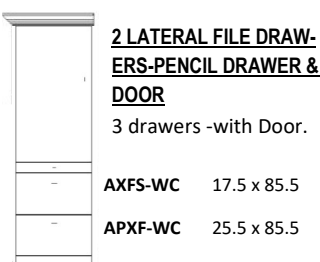

EURO TABLE ULTRA & SUPREME

SKU	DESCRIPTION	CLOSED DIMENSIONS	OPEN DIMENSIONS	TABLE SIZE	HANDLE OPTION	
					#3 NICKEL BAR	#13 BRONZE BAR
EVUT50	QUEEN VERTICAL ULTRA TABLE	80 X 23 X 90.5	80 X 92 X 90.5	40 w X 51 d X 29 h		
EVST50	QUEEN VERTICAL SUPREME TABLE	70 X 24.5 X 90.5	70 X 93 X 90.5	40 w X 51 d X 29 h		

Pier cabinets step down and back from the bed— Choose Left or Right side when facing the bed

Vertical Wallbeds accept standard 12" Thick Mattress
 1" x 6" baseboard notch on all beds and piers
 Most piers can be ordered in 85" or 90" height
 This wallbed has a panel foot

TABLE DIMENSIONS: 40w x 51d x 29h