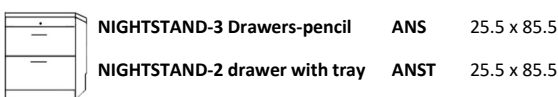

EURO TABLE ULTRA & SUPREME

SKU	DESCRIPTION	CLOSED DIMENSIONS	OPEN DIMENSIONS	TABLE SIZE	HANDLE OPTION	
					#3 NICKEL BAR	#13 BRONZE BAR
EVUT50	QUEEN VERTICAL ULTRA TABLE	80 X 23 X 90.5	80 X 92 X 90.5	40 w X 51 d X 29 h		
EVST50	QUEEN VERTICAL SUPREME TABLE	70 X 24.5 X 90.5	70 X 93 X 90.5	40 w X 51 d X 29 h		

Pier cabinets step down and back from the bed— Choose Left or Right side when facing the bed

Vertical Wallbeds accept standard 12" Thick Mattress
 1" x 6" baseboard notch on all beds and piers
 Most piers can be ordered in 85" or 90" height
 This wallbed has a panel foot

TABLE DIMENSIONS: 40w x 51d x 29h