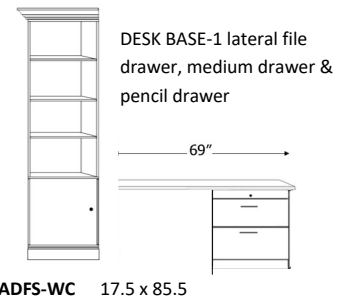

EURO TABLE ULTRA & SUPREME

SKU	DESCRIPTION	CLOSED DIMENSIONS	OPEN DIMENSIONS	TABLE SIZE	HANDLE OPTION	
					#3 NICKEL BAR	#13 BRONZE BAR
EVUT50	QUEEN VERTICAL ULTRA TABLE	80 X 23 X 90.5	80 X 92 X 90.5	40 w X 51 d X 29 h		
EVST50	QUEEN VERTICAL SUPREME TABLE	70 X 24.5 X 90.5	70 X 93 X 90.5	40 w X 51 d X 29 h		

Pier cabinets step down and back from the bed— Choose Left or Right side when facing the bed

Vertical Wallbeds accept standard 12" Thick Mattress
 1" x 6" baseboard notch on all beds and piers
 Most piers can be ordered in 85" or 90" height
 This wallbed has a panel foot

TABLE DIMENSIONS: 40w x 51d x 29h