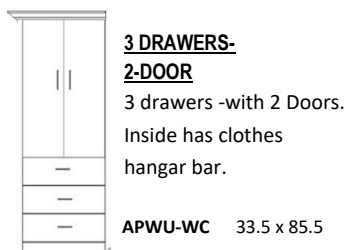

EURO TABLE ULTRA & SUPREME

SKU	DESCRIPTION	CLOSED DIMENSIONS	OPEN DIMENSIONS	TABLE SIZE	HANDLE OPTION	
					#3 NICKEL BAR	#13 BRONZE BAR
EVUT50	QUEEN VERTICAL ULTRA TABLE	80 X 23 X 90.5	80 X 92 X 90.5	40 w X 51 d X 29 h		
EVST50	QUEEN VERTICAL SUPREME TABLE	70 X 24.5 X 90.5	70 X 93 X 90.5	40 w X 51 d X 29 h		

Pier cabinets step down and back from the bed— Choose Left or Right side when facing the bed

Vertical Wallbeds accept standard 12" Thick Mattress
 1" x 6" baseboard notch on all beds and piers
 Most piers can be ordered in 85" or 90" height
 This wallbed has a panel foot

SKU	DESCRIPTION	Price
ABFL-WC	BOOKCASE WITH CENTER FIXED SHELF	\$1,499
ABFS-WC	BOOKCASE WITH CENTER FIXED SHELF	\$1,399
ADFL-WC	2 LOWER DOORS WITH OPEN SHELVES ABOVE	\$1,899
ADFS-WC	DOOR PIER WITH OPEN SHELVES ABOVE	\$1,599
AFD	FILE DESK WITH STRAIGHT DESKTOP	\$1,199
ALD	FILE DESK WITH CURVED DESKTOP	\$1,399
ALFS-WC	2 FILE DRAWERS, PENCIL DRAWER	\$1,899
ANFS-WC	2 DRAWERS WITH PULL OUT TRAY	\$1,899
APAF-WC	MURPHY DESK PIER & 1 LOWER DOOR	\$2,499
APBF-WC	BOOKCASE WITH CENTER FIXED SHELF	\$1,399
APCF-WC	DOOR PIER WITH OPEN SHELVES ABOVE	\$1,699
APGF-WC	3 DRAWERS WITH OPEN ADJ. SHELVES	\$1,999
APLF-WC	2 FILE DRAWERS, PENCIL DRAWER	\$1,999
APNF-WC	2 DRAWERS WITH PULL OUT TRAY	\$1,999
APTF-WC	3 DRAWERS WITH OPEN ADJ. SHELVES	\$1,999
APUF-WC	2 DRAWERS, PULL OUT TRAY WITH ONE DOOR	\$2,099
APWF-WC	3 DRAWERS WITH WARDROBE DOOR	\$2,299
APWU-WC	GUEST CABINET-3 DRAWERS WITH 2 DOORS	\$2,499
APXF-WC	2 FILE DRAWERS, PENCIL DRW or TRAY AND DOOR	\$2,299
ATFS-WC	3 DRAWERS WITH OPEN ADJ. SHELVES	\$1,899
AUFS-WC	2 DRAWERS, PULL OUT TRAY WITH ONE DOOR	\$1,999
AWFS-WC	3 DRAWERS WITH DOOR	\$2,099
AXFS-WC	2 FILE DRAWERS, PENCIL DRW or TRAY AND DOOR	\$2,099
DC	DESK CART WITH CASTORS	\$1,099
FC	FILE CART WITH CASTORS	\$1,099
LED	2 LED LIGHTS BLACK OR SILVER INSTALLED ON/OFF SWITCH - USB PORT	\$599

TABLE DIMENSIONS: 40w x 51d x 29h