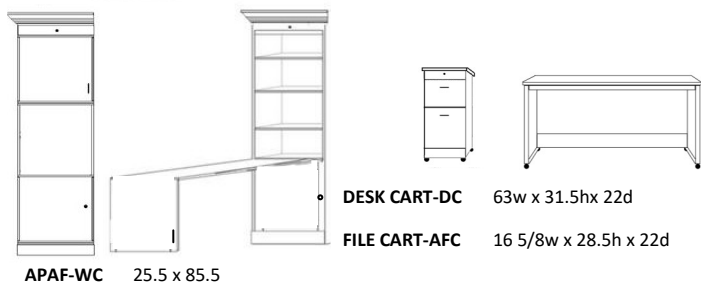

EURO TABLE ULTRA & SUPREME

SKU	DESCRIPTION	CLOSED DIMENSIONS	OPEN DIMENSIONS	TABLE SIZE	HANDLE OPTION	
					#3 NICKEL BAR	#13 BRONZE BAR
EVUT50	QUEEN VERTICAL ULTRA TABLE	80 X 23 X 90.5	80 X 92 X 90.5	40 w X 51 d X 29 h		
EVST50	QUEEN VERTICAL SUPREME TABLE	70 X 24.5 X 90.5	70 X 93 X 90.5	40 w X 51 d X 29 h		

Pier cabinets step down and back from the bed— Choose Left or Right side when facing the bed

Vertical Wallbeds accept standard 12" Thick Mattress
 1" x 6" baseboard notch on all beds and piers
 Most piers can be ordered in 85" or 90" height
 This wallbed has a panel foot

SKU	DESCRIPTION	Price
ABFL-WC	BOOKCASE WITH CENTER FIXED SHELF	\$1,499
ABFS-WC	BOOKCASE WITH CENTER FIXED SHELF	\$1,399
ADFL-WC	2 LOWER DOORS WITH OPEN SHELVES ABOVE	\$1,899
ADFS-WC	DOOR PIER WITH OPEN SHELVES ABOVE	\$1,599
AFD	FILE DESK WITH STRAIGHT DESKTOP	\$1,199
ALD	FILE DESK WITH CURVED DESKTOP	\$1,399
ALFS-WC	2 FILE DRAWERS, PENCIL DRAWER	\$1,899
ANFS-WC	2 DRAWERS WITH PULL OUT TRAY	\$1,899
APAF-WC	MURPHY DESK PIER & 1 LOWER DOOR	\$2,499
APBF-WC	BOOKCASE WITH CENTER FIXED SHELF	\$1,399
APCF-WC	DOOR PIER WITH OPEN SHELVES ABOVE	\$1,699
APGF-WC	3 DRAWERS WITH OPEN ADJ. SHELVES	\$1,999
APLF-WC	2 FILE DRAWERS, PENCIL DRAWER	\$1,999
APNF-WC	2 DRAWERS WITH PULL OUT TRAY	\$1,999
APTF-WC	3 DRAWERS WITH OPEN ADJ. SHELVES	\$1,999
APUF-WC	2 DRAWERS, PULL OUT TRAY WITH ONE DOOR	\$2,099
APWF-WC	3 DRAWERS WITH WARDROBE DOOR	\$2,299
APWU-WC	GUEST CABINET-3 DRAWERS WITH 2 DOORS	\$2,499
APXF-WC	2 FILE DRAWERS, PENCIL DRW or TRAY AND DOOR	\$2,299
ATFS-WC	3 DRAWERS WITH OPEN ADJ. SHELVES	\$1,899
AUFS-WC	2 DRAWERS, PULL OUT TRAY WITH ONE DOOR	\$1,999
AWFS-WC	3 DRAWERS WITH DOOR	\$2,099
AXFS-WC	2 FILE DRAWERS, PENCIL DRW or TRAY AND DOOR	\$2,099
DC	DESK CART WITH CASTORS	\$1,099
FC	FILE CART WITH CASTORS	\$1,099
LED	2 LED LIGHTS BLACK OR SILVER INSTALLED ON/OFF SWITCH - USB PORT	\$599

TABLE DIMENSIONS: 40w x 51d x 29h