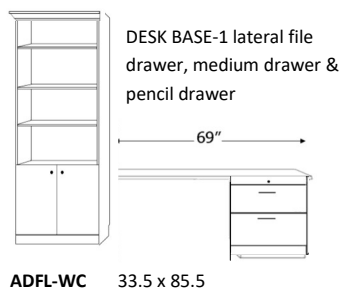

EURO TABLE ULTRA & SUPREME

SKU	DESCRIPTION	CLOSED DIMENSIONS	OPEN DIMENSIONS	TABLE SIZE	HANDLE OPTION	
					#3 NICKEL BAR	#13 BRONZE BAR
EVUT50	QUEEN VERTICAL ULTRA TABLE	80 X 23 X 90.5	80 X 92 X 90.5	40 w X 51 d X 29 h		
EVST50	QUEEN VERTICAL SUPREME TABLE	70 X 24.5 X 90.5	70 X 93 X 90.5	40 w X 51 d X 29 h		

Pier cabinets step down and back from the bed— Choose Left or Right side when facing the bed

Vertical Wallbeds accept standard 12" Thick Mattress
 1" x 6" baseboard notch on all beds and piers
 Most piers can be ordered in 85" or 90" height
 This wallbed has a panel foot

TABLE DIMENSIONS: 40w x 51d x 29h