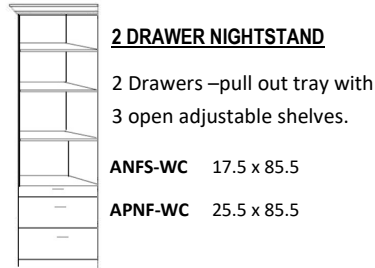

EURO TABLE ULTRA & SUPREME

SKU	DESCRIPTION	CLOSED DIMENSIONS	OPEN DIMENSIONS	TABLE SIZE	HANDLE OPTION	
					#3 NICKEL BAR	#13 BRONZE BAR
EVUT50	QUEEN VERTICAL ULTRA TABLE	80 X 23 X 90.5	80 X 92 X 90.5	40 w X 51 d X 29 h		
EVST50	QUEEN VERTICAL SUPREME TABLE	70 X 24.5 X 90.5	70 X 93 X 90.5	40 w X 51 d X 29 h		

Pier cabinets step down and back from the bed— Choose Left or Right side when facing the bed

Vertical Wallbeds accept standard 12" Thick Mattress
 1" x 6" baseboard notch on all beds and piers
 Most piers can be ordered in 85" or 90" height
 This wallbed has a panel foot

TABLE DIMENSIONS: 40w x 51d x 29h