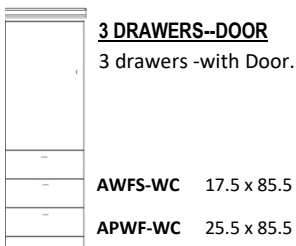

EURO TABLE ULTRA & SUPREME

SKU	DESCRIPTION	CLOSED DIMENSIONS	OPEN DIMENSIONS	TABLE SIZE	HANDLE OPTION	
					#3 NICKEL BAR	#13 BRONZE BAR
EVUT50	QUEEN VERTICAL ULTRA TABLE	80 X 23 X 90.5	80 X 92 X 90.5	40 w X 51 d X 29 h		
EVST50	QUEEN VERTICAL SUPREME TABLE	70 X 24.5 X 90.5	70 X 93 X 90.5	40 w X 51 d X 29 h		

Pier cabinets step down and back from the bed— Choose Left or Right side when facing the bed

Vertical Wallbeds accept standard 12" Thick Mattress
 1" x 6" baseboard notch on all beds and piers
 Most piers can be ordered in 85" or 90" height
 This wallbed has a panel foot

TABLE DIMENSIONS: 40w x 51d x 29h