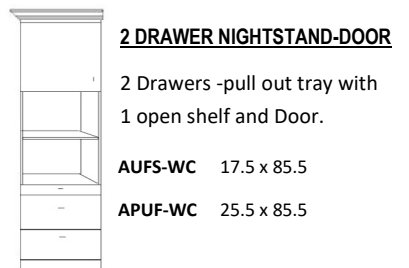

EURO TABLE ULTRA & SUPREME

SKU	DESCRIPTION	CLOSED DIMENSIONS	OPEN DIMENSIONS	TABLE SIZE	HANDLE OPTION	
					#3 NICKEL BAR	#13 BRONZE BAR
EVUT50	QUEEN VERTICAL ULTRA TABLE	80 X 23 X 90.5	80 X 92 X 90.5	40 w X 51 d X 29 h		
EVST50	QUEEN VERTICAL SUPREME TABLE	70 X 24.5 X 90.5	70 X 93 X 90.5	40 w X 51 d X 29 h		

Pier cabinets step down and back from the bed— Choose Left or Right side when facing the bed

Vertical Wallbeds accept standard 12" Thick Mattress
 1" x 6" baseboard notch on all beds and piers
 Most piers can be ordered in 85" or 90" height
 This wallbed has a panel foot

TABLE DIMENSIONS: 40w x 51d x 29h