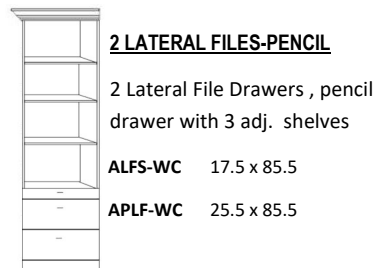

EURO TABLE ULTRA & SUPREME

SKU	DESCRIPTION	CLOSED DIMENSIONS	OPEN DIMENSIONS	TABLE SIZE	HANDLE OPTION	
					#3 NICKEL BAR	#13 BRONZE BAR
EVUT50	QUEEN VERTICAL ULTRA TABLE	80 X 23 X 90.5	80 X 92 X 90.5	40 w X 51 d X 29 h		
EVST50	QUEEN VERTICAL SUPREME TABLE	70 X 24.5 X 90.5	70 X 93 X 90.5	40 w X 51 d X 29 h		

Pier cabinets step down and back from the bed— Choose Left or Right side when facing the bed

Vertical Wallbeds accept standard 12" Thick Mattress
 1" x 6" baseboard notch on all beds and piers
 Most piers can be ordered in 85" or 90" height
 This wallbed has a panel foot

TABLE DIMENSIONS: 40w x 51d x 29h