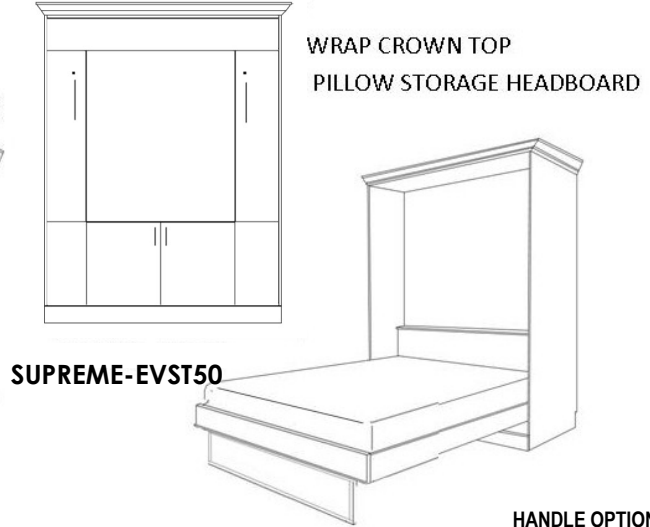

EURO TABLE ULTRA & SUPREME

SKU	DESCRIPTION	CLOSED DIMENSIONS	OPEN DIMENSIONS	TABLE SIZE	HANDLE OPTION	
					#3 NICKEL BAR	#13 BRONZE BAR
EVUT50	QUEEN VERTICAL ULTRA TABLE	80 X 23 X 90.5	80 X 92 X 90.5	40 w X 51 d X 29 h		
EVST50	QUEEN VERTICAL SUPREME TABLE	70 X 24.5 X 90.5	70 X 93 X 90.5	40 w X 51 d X 29 h		

Pier cabinets step down and back from the bed— Choose Left or Right side when facing the bed

Vertical Wallbeds accept standard 12" Thick Mattress
 1" x 6" baseboard notch on all beds and piers
 Most piers can be ordered in 85" or 90" height
 This wallbed has a panel foot

TABLE DIMENSIONS: 40w x 51d x 29h