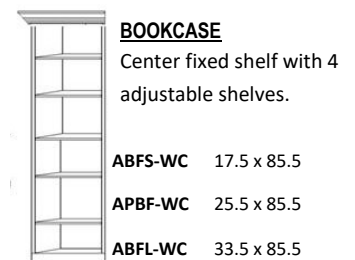

EURO TABLE ULTRA & SUPREME

SKU	DESCRIPTION	CLOSED DIMENSIONS	OPEN DIMENSIONS	TABLE SIZE	HANDLE OPTION	
					#3 NICKEL BAR	#13 BRONZE BAR
EVUT50	QUEEN VERTICAL ULTRA TABLE	80 X 23 X 90.5	80 X 92 X 90.5	40 w X 51 d X 29 h		
EVST50	QUEEN VERTICAL SUPREME TABLE	70 X 24.5 X 90.5	70 X 93 X 90.5	40 w X 51 d X 29 h		

Pier cabinets step down and back from the bed— Choose Left or Right side when facing the bed

Vertical Wallbeds accept standard 12" Thick Mattress
 1" x 6" baseboard notch on all beds and piers
 Most piers can be ordered in 85" or 90" height
 This wallbed has a panel foot

TABLE DIMENSIONS: 40w x 51d x 29h