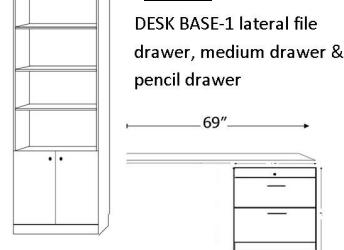

2 LATERAL FILES-PENCIL

- 2 Lateral File Drawers , pencil drawer with 3 adj. shelves
- ALFS 16 X 85
 - ALQS 16 X 90
 - APLF 24 X 85
 - APLQ 24 X 90

3 DRAWER-2 DOOR

- 3 drawers -with 2 Doors. Inside has clothes hangar bar.
- APWU 32 x 85

2 DRAWER NIGHTSTAND-DOOR

- 2 Drawers -pull out tray with 1 open shelf and Door..
- AUFS 16 X 85
 - AUQS 16 X 90
 - APUF 24 X 85
 - APUQ 24 X 90

BOOKCASE

- ABFS 16 X 85
- ABQS 16 X 90
- APBF 24 X 85
- APBQ 24 X 90
- ABFL 32 X 85
- ABQL 32 X 90

FOLD DOWN DESK

- DESK-DC 63w X 31 1/2h x 22d
- FILE CART AFC 16 5/8x 28 1/2 x 22

- APAF 24 x 85

2 DOOR

DESK BASE-1 lateral file drawer, medium drawer & pencil drawer

- ADFL 32 X 85
- AQFL 32 X 90
- BSDL Shaped Desktop
- ALD 24 X 90

1 DOOR

DESK BASE-1 lateral file drawer, medium drawer & pencil drawer

- ADFS 16 X 85
- ADQS 16 X 90
- APCF 24 X 85
- APCQ 24 X 90
- BSD Straight desktop
- AFD DESK BASE

- NIGHTSTAND-3 DRAWER 24w x 17d x 28h
- NIGHTSTAND-TRAY 24w x 17d x 28h