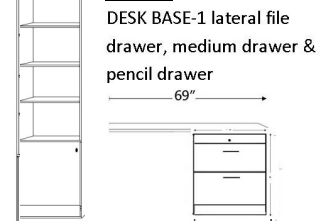

1 DOOR

DESK BASE-1 lateral file drawer, medium drawer & pencil drawer

- ADFS 16 X 85
- ADQS 16 X 90
- APCF 24 X 85
- APCQ 24 X 90
- BSD Straight desktop
- AFD DESK BASE

- NIGHTSTAND-3 DRAWER 24w x 17d x 28h
- NIGHTSTAND-TRAY 24w x 17d x 28h

PRODUCT OPTIONS ARE SUBJECT TO CHANGE WITHOUT NOTICE