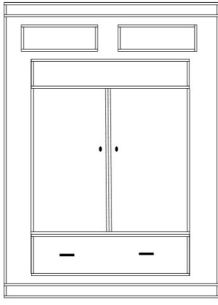

STANDARD

QUEEN DELUXE

QUEEN PREMIUM

Straight top-flat headboard • Curved Top- Shelf Hdbd-Bookcases • Straight Top-Shelf Hdbd-Bookcases

FINISHES:

- NATURAL HONEY MAPLE
- SUNSET COGNAC
- BARK GRAY GRAY
- CINNAMON Caramel
- ESPRESSO

PREMIUM FINISHES:

- WHITE
- ALABASTER
- COBALT

	SKU	DIMENSION CLOSED	DIMENSION OPEN
QUEEN STANDARD	BV50	65w x 17d x 90h	65w x 86d x 90h
FULL STANDARD	BV46	59w x 17d x 85h	59w x 81d x 85h
TWIN STANDARD	BV33	44w x 17d x 85h	44w x 81d x 85h
TWIN XL	BX33	44w x 17d x 90h	44w x 86d x 90h
QUEEN DELUXE	BVX50	75w x 25d x 90h	75w x 92d x 90h
QUEEN PREMIUM	BVZ50	75w x 20d x 90h	75w x 92d x 90h