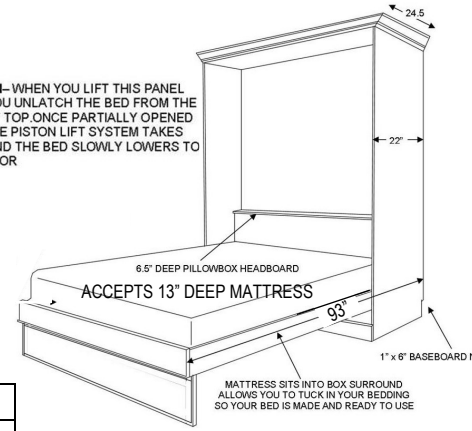

BARRINGTON TABLE ULTRA & SUPREME

SKU	DESCRIPTION	CLOSED DIMENSIONS	OPEN DIMENSIONS
BVUT50	ULTRA VERTICAL QUEEN	80 X 23 X 90.5	80 X 93 X 90.5
BVST50	SUPREME VERTICAL QUEEN	70 X 24.5 X 90.5	70 X 93 X 90.5

TABLE DIMENSIONS: 48w x 40d x 29h