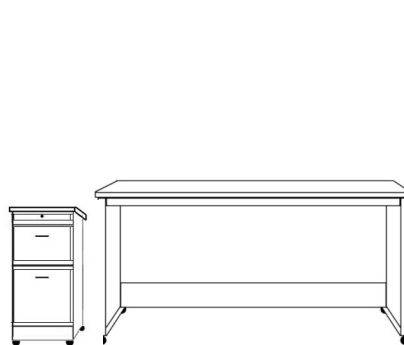

BUFS-WC 17.5 x 85.5
BPUF-WC 25.5 x 85.5

3 DRAWER-DOOR

3 drawers with door
Inside has 3 adjustable shelves

BWFS-WC 17.5 X 85.5
BPWF-WC 25.5 X 85.5

2 DRAWER-PENCIL-DOOR

2 lateral file drawers with pencil drawer and door with 3 adjustable shelves inside

BXFS-WC 17.5 X 85.5
BPDF-WC 25.5 X 85.5

GUEST CHEST

3 drawers & 2 doors
Behind doors is a fixed shelf with clothes hangar bar

BPWU-WC 33.5 x 85.5

BOOKCASE

Center fixed shelf with 4 adjustable shelves

BBFS-WC 17.5 x 85.5
BPBF-WC 25.5 x 85.5
BBFL-WC 33.5 x 85.5

FOLDING DESK

Desk is 48" Long
Extends to 59"

BPAF-WC 33.5 x 85.5

FILE CART-BFC 16 5/8w x 28.5h x 22d

BSDL 30 x 84 shaped desk

BFD-base 24w x 17d x 28h

BPCF-WC 25.5 x 85.5

BSD 20 x 84 desktop

TABLE DIMENSIONS: 48w x 40d x 29h