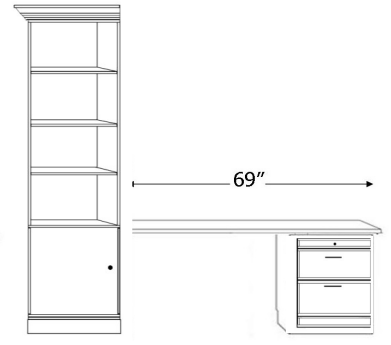

BUFS-WC 17.5 x 85.5
BPUF-WC 25.5 x 85.5

3 DRAWER-DOOR

3 drawers with door
Inside has 3 adjustable shelves

BWFS-WC 17.5 X 85.5
BPWF-WC 25.5 X 85.5

2 DRAWER-PENCIL-DOOR

2 lateral file drawers with pencil drawer and door with 3 adjustable shelves inside

BXFS-WC 17.5 X 85.5
BPDF-WC 25.5 X 85.5

GUEST CHEST

3 drawers & 2 doors
Behind doors is a fixed shelf with clothes hangar bar

BPWU-WC 33.5 x 85.5

BOOKCASE

Center fixed shelf with 4 adjustable shelves

BBFS-WC 17.5 x 85.5
BPBF-WC 25.5 x 85.5
BBFL-WC 33.5 x 85.5

FOLDING DESK

Desk is 48" Long
Extends to 59"

BPAF-WC 33.5 x 85.5

FILE CART-BFC 16 5/8w x 28.5h x 22d

BSDL 30 x 84 shaped desk

BFD-base 24w x 17d x 28h

BPCF-WC 25.5 x 85.5

BSD 20 x 84 desktop

TABLE DIMENSIONS: 48w x 40d x 29h