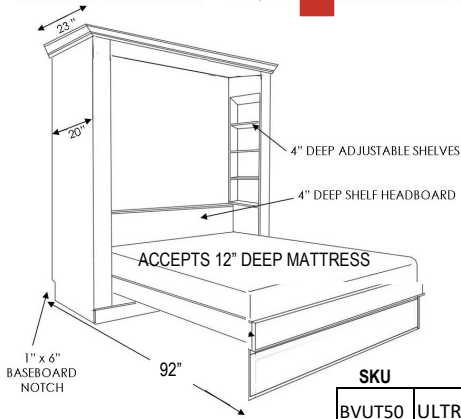

BARRINGTON TABLE ULTRA & SUPREME

SKU	DESCRIPTION	CLOSED DIMENSIONS	OPEN DIMENSIONS
BVUT50	ULTRA VERTICAL QUEEN	80 X 23 X 90.5	80 X 93 X 90.5
BVST50	SUPREME VERTICAL QUEEN	70 X 24.5 X 90.5	70 X 93 X 90.5

3 DRAWERS

3 drawers with 3 adjustable shelves

BTFS-WC 17.5 X 85.5
BPTF-WC 25.5 X 85.5
BPGF-WC 33.5 X 85.5

2 DRAWER & TRAY

2 drawers with pull out tray and 3 adjustable shelves

BNFS-WC 17.5 X 85.5
BPNF-WC 25.5 X 85.5

FOLDING DESK

Desk is 48" Long
Extends to 59"

BPAF-WC 33.5 x 85.5

FILE CART-BFC 16 5/8w x 28.5h x 22d

BSDL 30 x 84 shaped desk

BFD-base 24w x 17d x 28h

BPCF-WC 25.5 x 85.5

BSD 20 x 84 desktop

TABLE DIMENSIONS: 48w x 40d x 29h