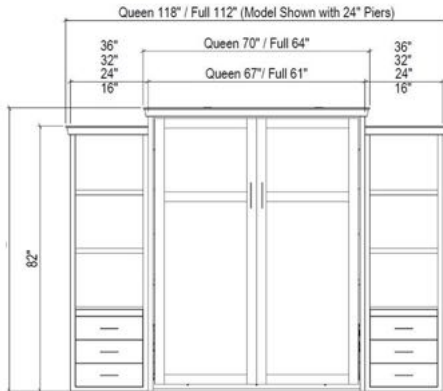

QUEEN = \$5999

QUEEN
Vertical:
Width: 67"
Depth: 18"
Height: 85 1/4"
Projection: 86 1/4"

QUEEN Vertical
with Crown:
Width: 70"
Depth: 19 1/2"
Height: 87 1/2"
Projection: 86 1/4"

FULL
Vertical:
Width: 61"
Depth: 18"
Height: 80 1/4"
Projection: 81 1/4"

FULL Vertical
with Crown:
Width: 64"
Depth: 19 1/2"
Height: 83 1/2"
Projection: 81 1/4"

Pier Options

Shelf Drawer Pier (PT)

Width:
(16) \$1699
(24) \$1799
(32) \$1999
(36) \$2099
*per cabinet

Vertical:
Depth: 17.5"
Height: 82"

Vertical:
Depth: 17.5"
Height: 82"

Open Shelf Pier (OD)

Width:
(16) \$1499
(24) \$1599
(32) \$1699
(36) \$1799
*per cabinet

Vertical:
Depth: 17.5"
Height: 82"

Add upper door to PT or OD pier for \$199

Options

Width: 84"
Depth: 21"
Height: 30"