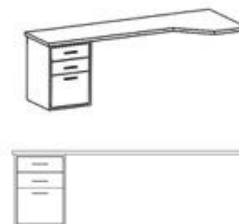

FULL Vertical
with Crown:
Width: 64"
Depth: 19 1/2"
Height: 83 1/2"
Projection: 81 1/4"

Pier Options

Shelf Drawer Pier (PT)

Width:
(16) \$1699
(24) \$1799
(32) \$1999
(36) \$2099
*per cabinet

Vertical:
Depth: 17.5"
Height: 82"

Vertical:
Depth: 17.5"
Height: 82"

Open Shelf Pier (OD)

Width:
(16) \$1499
(24) \$1599
(32) \$1699
(36) \$1799
*per cabinet

Vertical:
Depth: 17.5"
Height: 82"

Add upper door to PT or OD pier for \$199

Options

Upholstered Headboard (D-VUH) - \$299

Crown Styles: A, B or C - \$0

Lights Overhead in Bed (D-VL) - \$299

Outlet added in pier (D-O) - \$149 per pier

Integrated Desk

Desk is only compatible with 36" piers

\$1499

Width: 84"
Depth: 21"
Height: 30"