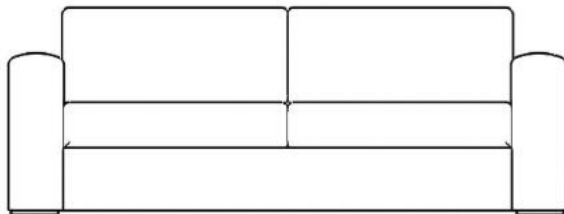

Vertical Sofa

QUEEN
Width: 83"
Depth: 32"
Height: 30"

$2899

FULL
Width: 72"
Depth: 32"
Height: 30"

Options

Upholstered Headboard (D-VUH) - $299

Crown Styles: A, B or C - $0

Lights Overhead in Bed (D-VL) - $299

Outlet added in pier (D-O) - $149 per pier