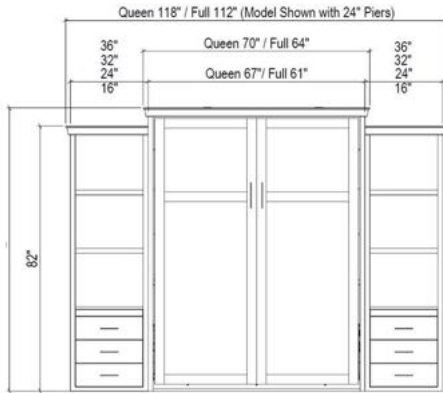

### QUEEN

Vertical:  
Width: 67"  
Depth: 18"  
Height: 85 1/4"  
Projection: 86 1/4"

QUEEN Vertical  
with Crown:  
Width: 70"  
Depth: 19 1/2"  
Height: 87 1/2"  
Projection: 86 1/4"

### FULL

Vertical:  
Width: 61"  
Depth: 18"  
Height: 80 1/4"  
Projection: 81 1/4"

FULL Vertical  
with Crown:  
Width: 64"  
Depth: 19 1/2"  
Height: 83 1/2"  
Projection: 81 1/4"