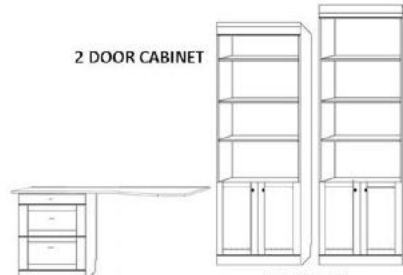

PGF 32 x 85  
PGQ 32 x 90  
**\$1999**

BFS 16 x 90  
BQS 16 x 90  
**\$1399**

PBF 24 x 85  
PBQ 24 x 90  
**\$1499**

**BOOKCASE**

**DESK CART-DC \$999**

**FILE CART-RFC \$999**

**NIGHTSTAND-RNST \$999**

**NIGHTSTAND-RNS \$999**

**DOOR CABINET**

FD- DESK BASE with STRAIGHT DESKTOP

**\$1199**

PCF 24 x 85  
\* PCQ 24 x 90

**\$1699**

**2 DOOR CABINET**

LD- DESK BASE With SHAPED DESKTOP

**\$1299**

DFL 32 x 85  
\* DQL 32 x 90

**\$1799**

MURPHY DESK PAF 24 x 85

**\$2299**

48" long drop down desk with adjustable shelves