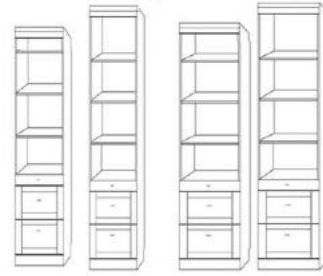

# Valencia

QUEEN	closed: 65 x 17.25 x 90 open: 65 x 86 x 90	<b>\$4,699</b>
FULL	closed: 59 x 17.25 x 85 open: 59 x 81 x 85	<b>\$4,699</b>

add queen deluxe cabinet  
add LED Lights

add \$1,000  
add \$399

PUF 24 x 85  
PUQ 24 x 90  
**\$2299**

**NIGHTSTAND PIER CABINET**- 2 drawers, pull out tray table with open adjustable

NFS 16 x 85  
NQS 16 x 90  
**\$1799**

PNF 24 x 85  
PNQ 24 x 90  
**\$1899**

**LATERAL FILES PIER CABINET**- 2 file drawers, pencil drawer with open adjustable shelves.

LFS 16 x 85  
LQS 16 x 90  
**\$1799**

PLF 24 x 85  
PLQ 24 x 90  
**\$1899**

**WARDROBE**  
3 drawers, upper door with clothes valet.  
*Specify left or right side  
Door handle when facing*

PWF 24 x 85  
PWQ 24 x 90

**\$2199**

**FILE WARDROBE**  
2 lateral file drawers, Pencil drawer and upper door with clothes valet.  
*Specify left or right side  
Door handle when facing*

PXF 24 x 85  
PXQ 24 x 90

**\$2199**

**GUEST WARDROBE**  
3 drawers with 2 upper doors with clothes valet.  
PWU 32 x 85