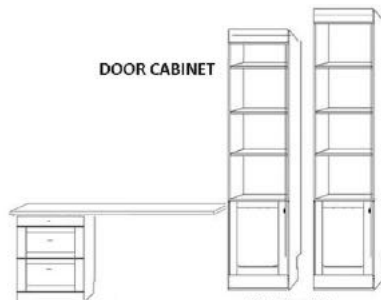

**\$2199**

**FILE WARDROBE**  
2 lateral file drawers, Pencil drawer and upper door with clothes valet.  
*Specify left or right side  
Door handle when facing*

PXF 24 x 85  
PXQ 24 x 90

**\$2199**

**GUEST WARDROBE**  
3 drawers with 2 upper doors with clothes valet.  
PWU 32 x 85

**\$2499**

**DOOR CABINET**

DFS 16 x 85  
DOS 16 x 90  
**\$1699**

**3 DRAWER PIER CABINET**- 3 drawers with open adjustable shelves

TFS 16 x 85  
TQS 16 x 90  
**\$1799**

PTF 24 x 85  
PTQ 24 x 90  
**\$1899**

PGF 32 x 85  
PGQ 32 x 90  
**\$1999**

BFS 16 x 90  
BQS 16 x 90  
**\$1399**

PBF 24 x 85  
PBQ 24 x 90  
**\$1499**

**BOOKCASE**

**DESK CART-DC \$999**

**FILE CART-RFC \$999**

**NIGHTSTAND-RNST \$999**

**NIGHTSTAND-RNS \$999**

**DOOR CABINET**

FD- DESK BASE with STRAIGHT DESKTOP

**\$1199**

PCF 24 x 85  
\* PCQ 24 x 90

**\$1699**

**2 DOOR CABINET**

LD- DESK BASE With SHAPED DESKTOP

**\$1299**