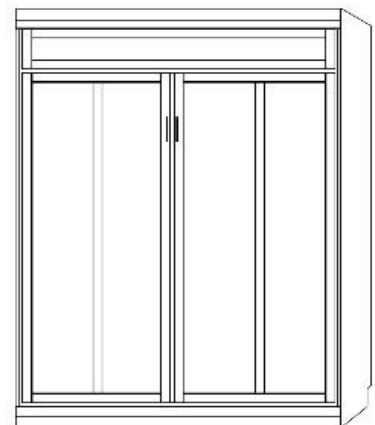

# Valencia

QUEEN	closed: 65 x 17.25 x 90 open: 65 x 86 x 90	<b>\$4,699</b>
FULL	closed: 59 x 17.25 x 85 open: 59 x 81 x 85	<b>\$4,699</b>

add queen deluxe cabinet  
add LED Lights

add \$1,000  
add \$399

DECORATIVE HARDWARE OPTIONS

DECORATIVE FINISH OPTIONS

GREY BARK CHOCOLATE CINNAMON CAMEL COGNAC SUNSET MAPLE NATURAL WHITE

*\* white is a premium finish and is a 10% upcharge*

**NIGHTSTAND PIER with DOOR**- 2 drawers, pull out tray table, open shelf and upper door.

PUF 24 x 85  
PUQ 24 x 90  
**\$2299**

**NIGHTSTAND PIER CABINET**- 2 drawers, pull out tray table with open adjustable

NFS 16 x 85  
NQS 16 x 90  
**\$1799**

PNF 24 x 85  
PNQ 24 x 90  
**\$1899**

**LATERAL FILES PIER CABINET**- 2 file drawers, pencil drawer with open adjustable shelves.

LFS 16 x 85  
LQS 16 x 90  
**\$1799**

PLF 24 x 85  
PLQ 24 x 90  
**\$1899**

**WARDROBE**  
3 drawers, upper door with clothes valet.  
*Specify left or right side  
Door handle when facing*

PWF 24 x 85  
PWQ 24 x 90