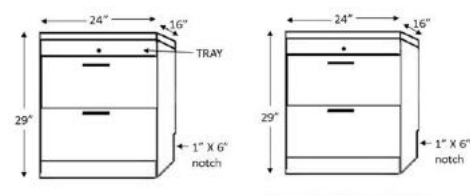

**\$2499**

**DOOR CABINET**

DFS 16 x 85  
DOS 16 x 90  
**\$1699**

**3 DRAWER PIER CABINET**- 3 drawers with open adjustable shelves

TFS 16 x 85  
TQS 16 x 90  
**\$1799**

PTF 24 x 85  
PTQ 24 x 90  
**\$1899**

PGF 32 x 85  
PGQ 32 x 90  
**\$1999**

BFS 16 x 90  
BQS 16 x 90  
**\$1399**

PBF 24 x 85  
PBQ 24 x 90  
**\$1499**

**BOOKCASE**

**DESK CART-DC \$999**

**FILE CART-RFC \$999**

**NIGHTSTAND-RNST \$999**

**NIGHTSTAND-RNS \$999**

**DOOR CABINET**

FD- DESK BASE with STRAIGHT DESKTOP

**\$1199**

PCF 24 x 85  
\* PCQ 24 x 90

**\$1699**

**2 DOOR CABINET**

LD- DESK BASE With SHAPED DESKTOP

**\$1299**