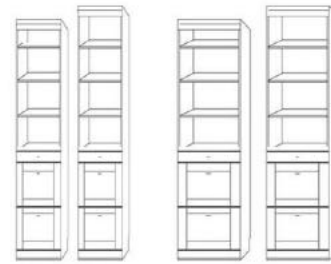

PUF 24 x 85  
PUQ 24 x 90  
**\$2299**

**NIGHTSTAND PIER CABINET**- 2 drawers, pull out tray table with open adjustable

NFS 16 x 85  
NQS 16 x 90  
**\$1799**

PNF 24 x 85  
PNQ 24 x 90  
**\$1899**

**LATERAL FILES PIER CABINET**- 2 file drawers, pencil drawer with open adjustable shelves.

LFS 16 x 85  
LQS 16 x 90  
**\$1799**

PLF 24 x 85  
PLQ 24 x 90  
**\$1899**

**WARDROBE**  
3 drawers, upper door with clothes valet.  
*Specify left or right side  
Door handle when facing*

PWF 24 x 85  
PWQ 24 x 90

**\$2199**

**FILE WARDROBE**  
2 lateral file drawers, Pencil drawer and upper door with clothes valet.  
*Specify left or right side  
Door handle when facing*

PXF 24 x 85  
PXQ 24 x 90

**\$2199**

**GUEST WARDROBE**  
3 drawers with 2 upper doors with clothes valet.  
PWU 32 x 85

**\$2499**

**DOOR CABINET**

DFS 16 x 85  
DOS 16 x 90  
**\$1699**

**3 DRAWER PIER CABINET**- 3 drawers with open adjustable shelves

TFS 16 x 85  
TQS 16 x 90  
**\$1799**

PTF 24 x 85  
PTQ 24 x 90  
**\$1899**