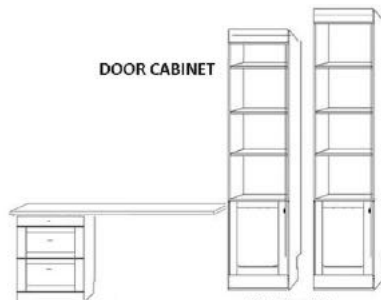

FD- DESK BASE with STRAIGHT DESKTOP

$1199

PCF 24 x 85
* PCQ 24 x 90

$1699

2 DOOR CABINET