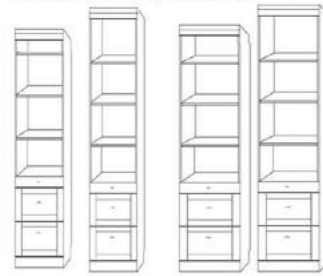

Ryland Table and Deluxe Table Bed

QUEEN	closed: 65 x 17.25 x 90 open: 65 x 86 x 90	\$5,899
QUEEN DELUXE	closed: 75 x 25 x 90 open: 75 x 92 x 90	\$6,899

DECORATIVE HARDWARE OPTIONS

DECORATIVE FINISH OPTIONS

PUF 24 x 85
PUQ 24 x 90
\$2299

NIGHTSTAND PIER CABINET- 2 drawers, pull out tray table with open adjustable

NFS 16 x 85
NQS 16 x 90
\$1799

PNF 24 x 85
PNQ 24 x 90
\$1899

LATERAL FILES PIER CABINET- 2 file drawers, pencil drawer with open adjustable shelves.

LFS 16 x 85
LQS 16 x 90
\$1799

PLF 24 x 85
PLQ 24 x 90
\$1899

WARDROBE
3 drawers, upper door with clothes valet.
*Specify left or right side
Door handle when facing*

PWF 24 x 85
PWQ 24 x 90

\$2199

FILE WARDROBE
2 lateral file drawers, Pencil drawer and upper door with clothes valet.
*Specify left or right side
Door handle when facing*

PXF 24 x 85
PXQ 24 x 90

\$2199

GUEST WARDROBE
3 drawers with 2 upper doors with clothes valet.
PWU 32 x 85

\$2499

DOOR CABINET

DFS 16 x 85
DOS 16 x 90
\$1699

3 DRAWER PIER CABINET- 3 drawers with open adjustable shelves