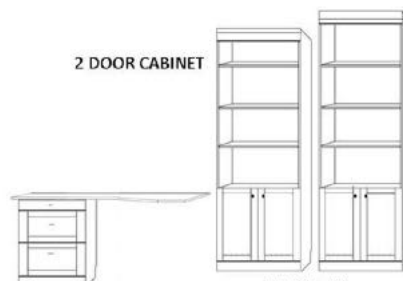

NIGHTSTAND-RNST \$999

NIGHTSTAND-RNS \$999

DOOR CABINET

FD- DESK BASE with STRAIGHT DESKTOP

\$1199

PCF 24 x 85
* PCQ 24 x 90

\$1699

2 DOOR CABINET

LD- DESK BASE With SHAPED DESKTOP

\$1299

DFL 32 x 85
* DQL 32 x 90

\$1799

MURPHY DESK PAF 24 x 85

48" long drop down desk with adjustable shelves

\$2299