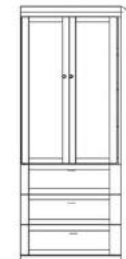

PUF 24 x 85
PUQ 24 x 90
\$2299

NIGHTSTAND PIER CABINET- 2 drawers, pull out tray table with open adjustable

NFS 16 x 85
NQS 16 x 90
\$1799

PNF 24 x 85
PNQ 24 x 90
\$1899

LATERAL FILES PIER CABINET- 2 file drawers, pencil drawer with open adjustable shelves.

LFS 16 x 85
LQS 16 x 90
\$1799

PLF 24 x 85
PLQ 24 x 90
\$1899

WARDROBE
3 drawers, upper door with clothes valet.
*Specify left or right side
Door handle when facing*

PWF 24 x 85
PWQ 24 x 90

\$2199

FILE WARDROBE
2 lateral file drawers, Pencil drawer and upper door with clothes valet.
*Specify left or right side
Door handle when facing*

PXF 24 x 85
PXQ 24 x 90

\$2199

GUEST WARDROBE
3 drawers with 2 upper doors with clothes valet.
PWU 32 x 85

\$2499

DOOR CABINET

DFS 16 x 85
DOS 16 x 90
\$1699

3 DRAWER PIER CABINET- 3 drawers with open adjustable shelves

TFS 16 x 85
TQS 16 x 90
\$1799

PTF 24 x 85
PTQ 24 x 90
\$1899

PGF 32 x 85
PGQ 32 x 90
\$1999

BFS 16 x 90
BQS 16 x 90
\$1399

PBF 24 x 85
PBQ 24 x 90
\$1499

BOOKCASE

DESK CART-DC \$999

FILE CART-RFC \$999