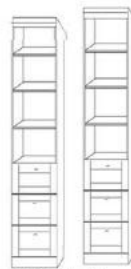

PUF 24 x 85
PUQ 24 x 90
\$2299

NIGHTSTAND PIER CABINET- 2 drawers, pull out tray table with open adjustable

NFS 16 x 85
NQS 16 x 90
\$1799

PNF 24 x 85
PNQ 24 x 90
\$1899

LATERAL FILES PIER CABINET- 2 file drawers, pencil drawer with open adjustable shelves.

LFS 16 x 85
LQS 16 x 90
\$1799

PLF 24 x 85
PLQ 24 x 90
\$1899

WARDROBE
3 drawers, upper door with clothes valet.
*Specify left or right side
Door handle when facing*

PWF 24 x 85
PWQ 24 x 90

\$2199

FILE WARDROBE
2 lateral file drawers, Pencil drawer and upper door with clothes valet.
*Specify left or right side
Door handle when facing*

PXF 24 x 85
PXQ 24 x 90

\$2199

GUEST WARDROBE
3 drawers with 2 upper doors with clothes valet.
PWU 32 x 85

\$2499

DOOR CABINET

DFS 16 x 85
DOS 16 x 90
\$1699

3 DRAWER PIER CABINET- 3 drawers with open adjustable shelves

TFS 16 x 85
TQS 16 x 90
\$1799

PTF 24 x 85
PTQ 24 x 90
\$1899

PGF 32 x 85
PGQ 32 x 90
\$1999

BFS 16 x 90
BQS 16 x 90
\$1399

PBF 24 x 85
PBQ 24 x 90
\$1499

BOOKCASE

DESK CART-DC \$999

FILE CART-RFC \$999