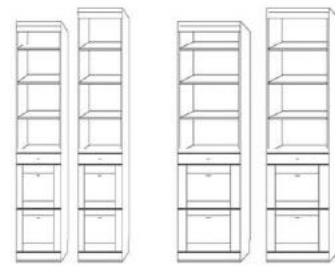

PUF 24 x 85
PUQ 24 x 90
\$2299

NIGHTSTAND PIER CABINET- 2 drawers, pull out tray table with open adjustable

NFS 16 x 85
NQS 16 x 90
\$1799

PNF 24 x 85
PNQ 24 x 90
\$1899

LATERAL FILES PIER CABINET- 2 file drawers, pencil drawer with open adjustable shelves.

LFS 16 x 85
LQS 16 x 90
\$1799

PLF 24 x 85
PLQ 24 x 90
\$1899

WARDROBE
3 drawers, upper door with clothes valet.
*Specify left or right side
Door handle when facing*

PWF 24 x 85
PWQ 24 x 90

\$2199

FILE WARDROBE
2 lateral file drawers, Pencil drawer and upper door with clothes valet.
*Specify left or right side
Door handle when facing*

PXF 24 x 85
PXQ 24 x 90

\$2199

GUEST WARDROBE
3 drawers with 2 upper doors with clothes valet.
PWU 32 x 85

\$2499

DOOR CABINET

DFS 16 x 85
DOS 16 x 90
\$1699

3 DRAWER PIER CABINET- 3 drawers with open adjustable shelves