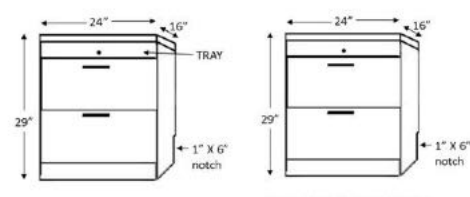

PXF 24 x 85
PXQ 24 x 90

\$2199

GUEST WARDROBE
3 drawers with 2 upper doors with clothes valet.
PWU 32 x 85

\$2499

DOOR CABINET

DFS 16 x 85
DOS 16 x 90
\$1699

3 DRAWER PIER CABINET- 3 drawers with open adjustable shelves

TFS 16 x 85
TQS 16 x 90
\$1799

PTF 24 x 85
PTQ 24 x 90
\$1899

PGF 32 x 85
PGQ 32 x 90
\$1999

BFS 16 x 90
BQS 16 x 90
\$1399

PBF 24 x 85
PBQ 24 x 90
\$1499

BOOKCASE

DESK CART-DC \$999

FILE CART-RFC \$999