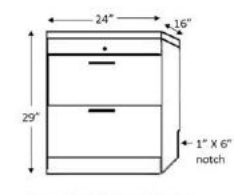

LFS 16 x 85
LQS 16 x 90
\$1799

PLF 24 x 85
PLQ 24 x 90
\$1899

WARDROBE
3 drawers, upper door with clothes valet.
*Specify left or right side
Door handle when facing*

PWF 24 x 85
PWQ 24 x 90

\$2199

FILE WARDROBE
2 lateral file drawers, Pencil drawer and upper door with clothes valet.
*Specify left or right side
Door handle when facing*

PXF 24 x 85
PXQ 24 x 90

\$2199

GUEST WARDROBE
3 drawers with 2 upper doors with clothes valet.
PWU 32 x 85

\$2499

DOOR CABINET

DFS 16 x 85
DOS 16 x 90
\$1699

3 DRAWER PIER CABINET- 3 drawers with open adjustable shelves

TFS 16 x 85
TQS 16 x 90
\$1799

PTF 24 x 85
PTQ 24 x 90
\$1899

PGF 32 x 85
PGQ 32 x 90
\$1999

BFS 16 x 90
BQS 16 x 90
\$1399

PBF 24 x 85
PBQ 24 x 90
\$1499

BOOKCASE

DESK CART-DC \$999

TOP OVERHANGS: FRDNT 3/8" BACK 3/4"

FILE CART-RFC \$999

TOP FLUSH ON SIDES AND BACK
NIGHTSTAND-RNST \$999

TOP FLUSH ON SIDES AND BACK
NIGHTSTAND-RNS \$999

DOOR CABINET

FD- DESK BASE with STRAIGHT DESKTOP

\$1199

PCF 24 x 85
* PCQ 24 x 90

\$1699