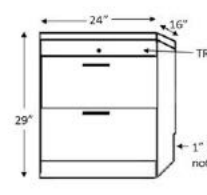

PXF 24 x 85
PXQ 24 x 90

\$2199

GUEST WARDROBE
3 drawers with 2 upper doors with clothes valet.
PWU 32 x 85

\$2499

DOOR CABINET

DFS 16 x 85
DOS 16 x 90
\$1699

3 DRAWER PIER CABINET- 3 drawers with open adjustable shelves

TFS 16 x 85
TQS 16 x 90
\$1799

PTF 24 x 85
PTQ 24 x 90
\$1899

PGF 32 x 85
PGQ 32 x 90
\$1999

BFS 16 x 90
BQS 16 x 90
\$1399

PBF 24 x 85
PBQ 24 x 90
\$1499

BOOKCASE

DESK CART-DC \$999

TOP OVERHANGS: FRDNT 3/8" BACK 3/4"

FILE CART-RFC \$999

TOP FLUSH ON SIDES AND BACK
NIGHTSTAND-RNST \$999

TOP FLUSH ON SIDES AND BACK
NIGHTSTAND-RNS \$999

DOOR CABINET

FD- DESK BASE with STRAIGHT DESKTOP

\$1199

PCF 24 x 85
* PCQ 24 x 90

\$1699