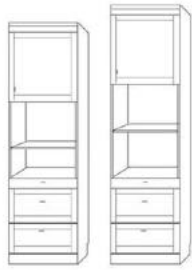

DECORATIVE FINISH OPTIONS

GREY BARK CHOCOLATE CINNAMON CARAMEL COGNAC SUNSET MAPLE NATURAL WHITE

** white is a premium finish and is a 10% upcharge*

NIGHTSTAND PIER with DOOR- 2 drawers, pull out tray table, open shelf and upper door.

PUF 24 x 85
PUQ 24 x 90
\$2299

NIGHTSTAND PIER CABINET- 2 drawers, pull out tray table with open adjustable

NFS 16 x 85
NQS 16 x 90
\$1799

PNF 24 x 85
PNQ 24 x 90
\$1899

LATERAL FILES PIER CABINET- 2 file drawers, pencil drawer with open adjustable shelves.

LFS 16 x 85
LQS 16 x 90
\$1799

PLF 24 x 85
PLQ 24 x 90
\$1899

WARDROBE
3 drawers, upper door with clothes valet.
*Specify left or right side
Door handle when facing*

PWF 24 x 85
PWQ 24 x 90

\$2199

FILE WARDROBE
2 lateral file drawers, Pencil drawer and upper door with clothes valet.
*Specify left or right side
Door handle when facing*

PXF 24 x 85
PXQ 24 x 90

\$2199

GUEST WARDROBE
3 drawers with 2 upper doors with clothes valet.
PWU 32 x 85

\$2499

DOOR CABINET

DFS 16 x 85
DOS 16 x 90
\$1699

3 DRAWER PIER CABINET- 3 drawers with open adjustable shelves