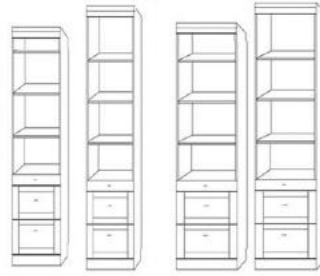

Ryland

QUEEN	closed: 65 x 17.25 x 90 open: 65 x 86 x 90	\$4,899
FULL	closed: 59 x 17.25 x 85 open: 59 x 81 x 85	\$4,899

add queen deluxe cabinet
add LED Lights

add \$1,000
add \$399

DECORATIVE HARDWARE OPTIONS

PUF 24 x 85
PUQ 24 x 90
\$2299

NIGHTSTAND PIER CABINET- 2 drawers, pull out tray table with open adjustable

NFS 16 x 85
NQS 16 x 90
\$1799

PNF 24 x 85
PNQ 24 x 90
\$1899

LATERAL FILES PIER CABINET- 2 file drawers, pencil drawer with open adjustable shelves.

LFS 16 x 85
LQS 16 x 90
\$1799

PLF 24 x 85
PLQ 24 x 90
\$1899

WARDROBE
3 drawers, upper door with clothes valet.
*Specify left or right side
Door handle when facing*

PWF 24 x 85
PWQ 24 x 90

\$2199

FILE WARDROBE
2 lateral file drawers, Pencil drawer and upper door with clothes valet.
*Specify left or right side
Door handle when facing*

PXF 24 x 85
PXQ 24 x 90

\$2199

GUEST WARDROBE
3 drawers with 2 upper doors with clothes valet.
PWU 32 x 85

\$2499

DOOR CABINET

DFS 16 x 85
DOS 16 x 90
\$1699

3 DRAWER PIER CABINET- 3 drawers with open adjustable shelves