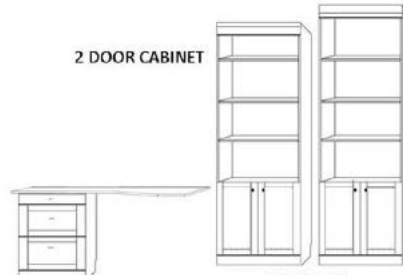

FILE CART-RFC \$999

TOP FLUSH ON SIDES AND BACK
NIGHTSTAND-RNST \$999

TOP FLUSH ON SIDES AND BACK
NIGHTSTAND-RNS \$999

DOOR CABINET

FD- DESK BASE with STRAIGHT DESKTOP

\$1199

PCF 24 x 85
* PCQ 24 x 90

\$1699

2 DOOR CABINET

LD- DESK BASE With SHAPED DESKTOP

\$1299

DFL 32 x 85
* DQL 32 x 90

\$1799

MURPHY DESK PAF 24 x 85

\$2299

48" long drop down desk with adjustable shelves