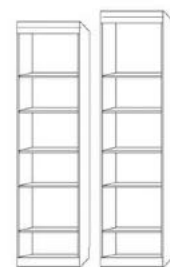

PXF 24 x 85
PXQ 24 x 90

\$2199

GUEST WARDROBE
3 drawers with 2 upper doors with clothes valet.
PWU 32 x 85

\$2499

DOOR CABINET

DFS 16 x 85
DOS 16 x 90
\$1699

3 DRAWER PIER CABINET- 3 drawers with open adjustable shelves

TFS 16 x 85
TQS 16 x 90
\$1799

PTF 24 x 85
PTQ 24 x 90
\$1899

PGF 32 x 85
PGQ 32 x 90
\$1999

BFS 16 x 90
BQS 16 x 90
\$1399

PBF 24 x 85
PBQ 24 x 90
\$1499

BOOKCASE

DESK CART-DC \$999

TOP OVERHANGS: FRDNT 3/8" BACK 3/4"

FILE CART-RFC \$999

TOP FLUSH ON SIDES AND BACK
NIGHTSTAND-RNST \$999

TOP FLUSH ON SIDES AND BACK
NIGHTSTAND-RNS \$999

DOOR CABINET

FD- DESK BASE with STRAIGHT DESKTOP

\$1199

PCF 24 x 85
* PCQ 24 x 90

\$1699

2 DOOR CABINET

LD- DESK BASE With SHAPED DESKTOP

\$1299

DFL 32 x 85
* DQL 32 x 90

\$1799

MURPHY DESK PAF 24 x 85

\$2299

48" long drop down desk with adjustable shelves