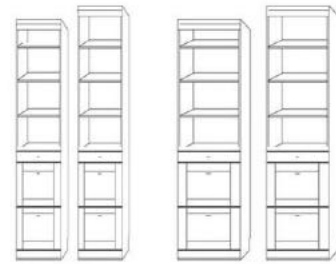

PUF 24 x 85
PUQ 24 x 90
\$2299

NIGHTSTAND PIER CABINET- 2 drawers, pull out tray table with open adjustable

NFS 16 x 85
NQS 16 x 90
\$1799

PNF 24 x 85
PNQ 24 x 90
\$1899

LATERAL FILES PIER CABINET- 2 file drawers, pencil drawer with open adjustable shelves.

LFS 16 x 85
LQS 16 x 90
\$1799

PLF 24 x 85
PLQ 24 x 90
\$1899

WARDROBE
3 drawers, upper door with clothes valet.
*Specify left or right side
Door handle when facing*

PWF 24 x 85
PWQ 24 x 90

\$2199

FILE WARDROBE
2 lateral file drawers, Pencil drawer and upper door with clothes valet.
*Specify left or right side
Door handle when facing*

PXF 24 x 85
PXQ 24 x 90

\$2199

GUEST WARDROBE
3 drawers with 2 upper doors with clothes valet.
PWU 32 x 85

\$2499

DOOR CABINET

DFS 16 x 85
DOS 16 x 90
\$1699

3 DRAWER PIER CABINET- 3 drawers with open adjustable shelves