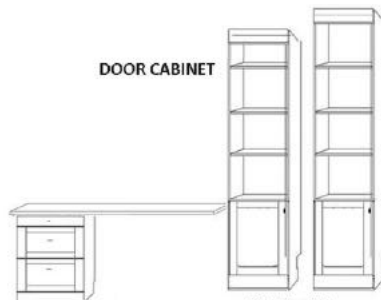

PXF 24 x 85
PXQ 24 x 90

\$2199

GUEST WARDROBE
3 drawers with 2 upper doors with clothes valet.
PWU 32 x 85

\$2499

DOOR CABINET

DFS 16 x 85
DOS 16 x 90
\$1699

3 DRAWER PIER CABINET- 3 drawers with open adjustable shelves

FILE CART-RFC \$999

TOP FLUSH ON SIDES AND BACK
NIGHTSTAND-RNST \$999

TOP FLUSH ON SIDES AND BACK
NIGHTSTAND-RNS \$999

DOOR CABINET

FD- DESK BASE with STRAIGHT DESKTOP

\$1199

PCF 24 x 85
* PCQ 24 x 90

\$1699

2 DOOR CABINET

LD- DESK BASE With SHAPED DESKTOP

\$1299

DFL 32 x 85
* DQL 32 x 90

\$1799

MURPHY DESK PAF 24 x 85

\$2299

48" long drop down desk with adjustable shelves