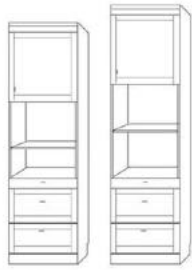

DECORATIVE HARDWARE OPTIONS

DECORATIVE FINISH OPTIONS

\* white is a premium finish and is a 10% upcharge

**NIGHTSTAND PIER with DOOR**- 2 drawers, pull out tray table, open shelf and upper door.

PUF 24 x 85  
PUQ 24 x 90  
**\$2299**

**NIGHTSTAND PIER CABINET**- 2 drawers, pull out tray table with open adjustable

NFS 16 x 85  
NQS 16 x 90  
**\$1799**

PNF 24 x 85  
PNQ 24 x 90  
**\$1899**

**LATERAL FILES PIER CABINET**- 2 file drawers, pencil drawer with open adjustable shelves.

LFS 16 x 85  
LQS 16 x 90  
**\$1799**

PLF 24 x 85  
PLQ 24 x 90  
**\$1899**

**WARDROBE**  
3 drawers, upper door with clothes valet.  
*Specify left or right side  
Door handle when facing*

PWF 24 x 85  
PWQ 24 x 90

**\$2199**

**FILE WARDROBE**  
2 lateral file drawers, Pencil drawer and upper door with clothes valet.  
*Specify left or right side  
Door handle when facing*

PXF 24 x 85  
PXQ 24 x 90

**\$2199**

**GUEST WARDROBE**  
3 drawers with 2 upper doors with clothes valet.  
PWU 32 x 85