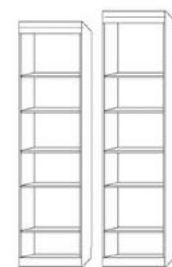

**\$2199**

**FILE WARDROBE**  
2 lateral file drawers, Pencil drawer and upper door with clothes valet.  
*Specify left or right side  
Door handle when facing*

PXF 24 x 85  
PXQ 24 x 90

**\$2199**

**GUEST WARDROBE**  
3 drawers with 2 upper doors with clothes valet.  
PWU 32 x 85

**\$2499**

**DOOR CABINET**

DFS 16 x 85  
DOS 16 x 90  
**\$1699**

**3 DRAWER PIER CABINET**- 3 drawers with open adjustable shelves

TFS 16 x 85  
TQS 16 x 90  
**\$1799**

PTF 24 x 85  
PTQ 24 x 90  
**\$1899**

PGF 32 x 85  
PGQ 32 x 90  
**\$1999**

BFS 16 x 90  
BQS 16 x 90  
**\$1399**

PBF 24 x 85  
PBQ 24 x 90  
**\$1499**

**BOOKCASE**

**DESK CART-DC \$999**

**FILE CART-RFC \$999**

**NIGHTSTAND-RNST \$999**

**NIGHTSTAND-RNS \$999**

**DOOR CABINET**

FD- DESK BASE with STRAIGHT DESKTOP  
PCF 24 x 85  
\* PCQ 24 x 90

**\$1199**

**\$1699**

**2 DOOR CABINET**

LD- DESK BASE With SHAPED DESKTOP  
DFL 32 x 85  
\* DQL 32 x 90

**\$1299**

**\$1799**