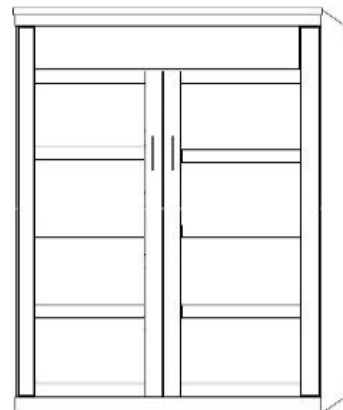

# Nantucket

<b>QUEEN</b>	closed: 65 x 17.25 x 90 open: 65 x 86 x 90	<b>\$4,899</b>
<b>FULL</b>	closed: 59 x 17.25 x 85 open: 59 x 81 x 85	<b>\$4,899</b>

add queen deluxe cabinet  
add LED Lights

add \$1,000  
add \$399

DECORATIVE HARDWARE OPTIONS

DECORATIVE FINISH OPTIONS

\* white is a premium finish and is a 10% upcharge

**NIGHTSTAND PIER with DOOR**- 2 drawers, pull out tray table, open shelf and upper door.

PUF 24 x 85  
PUQ 24 x 90  
**\$2299**

**NIGHTSTAND PIER CABINET**- 2 drawers, pull out tray table with open adjustable

NFS 16 x 85  
NQS 16 x 90  
**\$1799**

PNF 24 x 85  
PNQ 24 x 90  
**\$1899**

**LATERAL FILES PIER CABINET**- 2 file drawers, pencil drawer with open adjustable shelves.

LFS 16 x 85  
LQS 16 x 90  
**\$1799**

PLF 24 x 85  
PLQ 24 x 90  
**\$1899**

**WARDROBE**  
3 drawers, upper door with clothes valet.  
*Specify left or right side  
Door handle when facing*

PWF 24 x 85  
PWQ 24 x 90