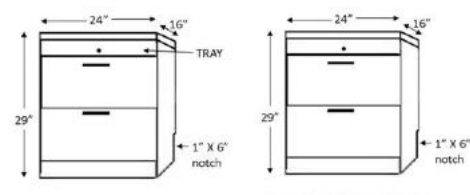

**\$2499**

**DOOR CABINET**

DFS 16 x 85  
DOS 16 x 90  
**\$1699**

**3 DRAWER PIER CABINET**- 3 drawers with open adjustable shelves

TFS 16 x 85  
TQS 16 x 90  
**\$1799**

PTF 24 x 85  
PTQ 24 x 90  
**\$1899**

PGF 32 x 85  
PGQ 32 x 90  
**\$1999**

BFS 16 x 90  
BQS 16 x 90  
**\$1399**

PBF 24 x 85  
PBQ 24 x 90  
**\$1499**

**BOOKCASE**

**DESK CART-DC \$999**

**FILE CART-RFC \$999**

**NIGHTSTAND-RNST \$999**

**NIGHTSTAND-RNS \$999**

**DOOR CABINET**

FD- DESK BASE with STRAIGHT DESKTOP  
PCF 24 x 85  
\* PCQ 24 x 90

**\$1199**

**\$1699**

**2 DOOR CABINET**

LD- DESK BASE With SHAPED DESKTOP  
DFL 32 x 85  
\* DQL 32 x 90

**\$1299**

**\$1799**