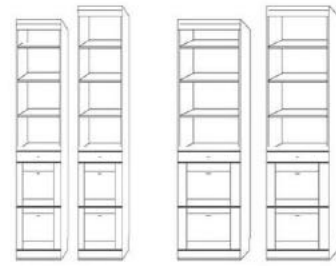

# Nantucket

<b>QUEEN</b>	closed: 65 x 17.25 x 90 open: 65 x 86 x 90	<b>\$4,899</b>
<b>FULL</b>	closed: 59 x 17.25 x 85 open: 59 x 81 x 85	<b>\$4,899</b>

add queen deluxe cabinet  
add LED Lights

add \$1,000  
add \$399

DECORATIVE HARDWARE OPTIONS

DECORATIVE FINISH OPTIONS

\* white is a premium finish and is a 10% upcharge

**NIGHTSTAND PIER with DOOR**- 2 drawers, pull out tray table, open shelf and upper door.

PUF 24 x 85  
PUQ 24 x 90  
**\$2299**

**NIGHTSTAND PIER CABINET**- 2 drawers, pull out tray table with open adjustable

NFS 16 x 85  
NQS 16 x 90  
**\$1799**

PNF 24 x 85  
PNQ 24 x 90  
**\$1899**

**LATERAL FILES PIER CABINET**- 2 file drawers, pencil drawer with open adjustable shelves.

LFS 16 x 85  
LQS 16 x 90  
**\$1799**

PLF 24 x 85  
PLQ 24 x 90  
**\$1899**

**WARDROBE**  
3 drawers, upper door with clothes valet.  
*Specify left or right side  
Door handle when facing*

PWF 24 x 85  
PWQ 24 x 90