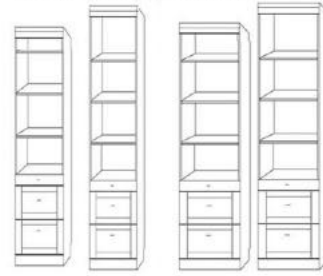

# Nantucket

<b>QUEEN</b>	closed: 65 x 17.25 x 90 open: 65 x 86 x 90	<b>\$4,899</b>
<b>FULL</b>	closed: 59 x 17.25 x 85 open: 59 x 81 x 85	<b>\$4,899</b>

add queen deluxe cabinet  
add LED Lights

add \$1,000  
add \$399

DECORATIVE HARDWARE OPTIONS

DECORATIVE FINISH OPTIONS

\* white is a premium finish and is a 10% upcharge

**NIGHTSTAND PIER with DOOR**- 2 drawers, pull out tray table, open shelf and upper door.

PUF 24 x 85  
PUQ 24 x 90  
**\$2299**

**NIGHTSTAND PIER CABINET**- 2 drawers, pull out tray table with open adjustable

NFS 16 x 85  
NQS 16 x 90  
**\$1799**

PNF 24 x 85  
PNQ 24 x 90  
**\$1899**

**LATERAL FILES PIER CABINET**- 2 file drawers, pencil drawer with open adjustable shelves.

LFS 16 x 85  
LQS 16 x 90  
**\$1799**

PLF 24 x 85  
PLQ 24 x 90  
**\$1899**

**WARDROBE**  
3 drawers, upper door with clothes valet.  
*Specify left or right side  
Door handle when facing*

PWF 24 x 85  
PWQ 24 x 90