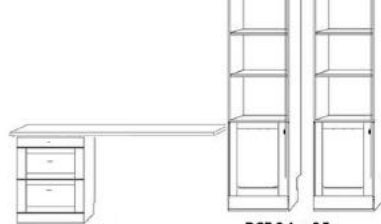

**\$2199**

**FILE WARDROBE**  
2 lateral file drawers, Pencil drawer and upper door with clothes valet.  
*Specify left or right side  
Door handle when facing*

PXF 24 x 85  
PXQ 24 x 90

**\$2199**

**GUEST WARDROBE**  
3 drawers with 2 upper doors with clothes valet.  
PWU 32 x 85

**\$2499**

**DOOR CABINET**

DFS 16 x 85  
DOS 16 x 90  
**\$1699**

**3 DRAWER PIER CABINET**- 3 drawers with open adjustable shelves

TFS 16 x 85  
TQS 16 x 90  
**\$1799**

PTF 24 x 85  
PTQ 24 x 90  
**\$1899**

PGF 32 x 85  
PGQ 32 x 90  
**\$1999**

BFS 16 x 90  
BQS 16 x 90  
**\$1399**

PBF 24 x 85  
PBQ 24 x 90  
**\$1499**

**BOOKCASE**

**DESK CART-DC \$999**

**FILE CART-RFC \$999**

**NIGHTSTAND-RNST \$999**

**NIGHTSTAND-RNS \$999**

**DOOR CABINET**

FD- DESK BASE with STRAIGHT DESKTOP  
PCF 24 x 85  
\* PCQ 24 x 90

**\$1199**

**\$1699**

**2 DOOR CABINET**

LD- DESK BASE With SHAPED DESKTOP  
DFL 32 x 85  
\* DQL 32 x 90

**\$1299**

**\$1799**