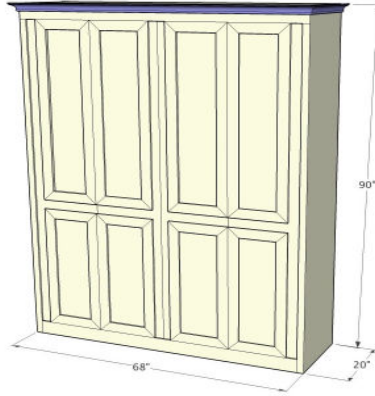

Alder Finishes:

- PE – Pecan
- MO – Mocha
- HZ – Hazelnut
- MN – Midnight
- AC – Antique Cherry
- WG – Weathered Gray
- SL – Slate
- WT – White**
- BK – Black**
- **15% Up-Charge

Oak Finishes:

- SL – Slate
- LT – Light
- MD – Medium
- AC – Cherry
- MN – Midnight
- WG – Weathered Gray
- CF – Coffee
- WT – White**
- BK – Black**
- **15% Up-Charge

Dimensions:

Closed / Open

BR-Q		
QUEEN	$6,199	72 5/8" w x 23 x 90 1/2" h
ALDER or OAK	(5.5" TOTAL MOLDING)	72 5/8" w x 91 1/2 x 90 1/2" h
BR-F		
FULL	$6,199	72" w x 23 x 86 1/2" h
ALDER or OAK		

Uses Standard Mattress up to 11" Thick
Please specify Oak or Alder Wood

Hardware for Bed

- W1 Nickel Bar 18"
- W2 Nickel Bar 14 1/2"
- W3 Nickel Bar 9 1/4"
- W4 Nickel Bar 8"
- W5 Nickel Bar 8 1/2"
- W6 Bronze Bar 7"
- W7 Bronze Bar 8 1/2"
- W8 Bronze Bar 8"
- W9 Bronze Bar 7"

Hardware for Piers

- W11 Nickel Round Knob
- W12 Nickel Square Knob
- W15 Nickel Bar 6 1/4"
- W13 Bronze Square Knob
- W14 Bronze Round Knob
- W16 Bronze Bar 6 1/4"

PIERS

Please specify pier height and width

- (XS) Xsmall 17" w x 17.75" d
- (S) Small 21" w x 17.75" d
- (M) Medium 25" w x 17.75" d
- (L) Large 31" w x 17.75" d
- (XL) XLarge 37" w x 17.75" d
- (F) Full 72" h
- (Q) Queen 84" h

Wardrobe for Bed

- (S) Small 21" w x 19.75" d
- (M) Medium 25" w x 19.75" d
- (L) Large 31" w x 19.75" d
- (XL) XLarge 37" w x 19.75" d

	Open Shelves, Door (XS and S only one door, all other sides 2 doors)	BK (S, M, or L) Bookcase	Open Shelves, Pull-Out Tray, 2 or 3 Drawers	File Pier	Wardrobe w/doors	Wardrobe 3 Drawers, Doors
	D1 FD D2	O	2DW 3DW	2F	WD-D	WD-DW
Xsmall:	$1,599 or $2,299 Full Door	$1,499	$2,399 or $2,599 3 Drawers	n/a	n/a	n/a
Small:	$1,599 or $2,499 Full Door	$1,499	$2,599 or $2,799 3 Drawers	$2,799	$2,799	$3,299
Medium:	$1,799 or $2,699 Full Door	$1,699	$2,799 or $2,999 3 Drawers	n/a	$2,999	$3,499
Large:	$1,999 or $2,899 Full Door	$1,799	$2,999 or $3,099 3 Drawers	n/a	$3,199	$3,699
XLarge:	$2,199 or $3,099 Full Door	$1,799	$3,199 or $3,299 3 Drawers	n/a	$3,299	$3,899

PIER DESKS

Desk with 3 Drawer Pedestal & Bookcase	Shaped Desk with 3 Drawer Pedestal & Bookcase
Desk Measurements Bookcase 25" w x 17 3/4" d x 84" h Pedestal 21" w x 20" d x 29 1/4" h Desk Top 72" w x 23" d x 2" h Total Length 89" OPED = Bookcase DPED = 2 top doors	Desk Measurements Bookcase 37" w x 17 3/4" d x 84" h Pedestal 21" w x 20" d x 29 1/4" h Desk Top 72" w x 35" d x 2" h OPED = Bookcase DPED = 2 top doors
OPED+PED+PEDTOP or DPED+PED+PEDTOP	OPED+PED+PEDWTOP or DPED+PED+PEDWTOP
As Shown: $3,799	As Shown: $4,299
With Doors on Top of Bookcase: $4,099	With Doors on Top of Bookcase: $4,699

ADD-ONS

- Change shelves from Wood to Glass $50/shelf
- Add soft close slides to any drawer – $20/dr
- Add soft close hinges (overlay doors) – $10/door
- Finish inside of drawer with clear coat – $20/dr
- Additional wire management hole – $20/hole
- LED & Electrical Options $125-$499
- Add finished back to desk – $499

EXECUTIVE DESKS

DESKS w/Single Pedestal (21" d x 30" h)	RETURNS w/Drawer (17.75" d x 30" h)	HUTCHES for Returns (17.75" d x 54" h)
42" w $1,999	37" w $1,299	37" w $1,699
48" w $2,099	43" w $1,399	43" w $1,899
54" w $2,199	49" w $1,599	49" w $2,099
60" w $2,299	55" w $1,699	55" w $2,299
66" w $2,399		
72" w $2,599