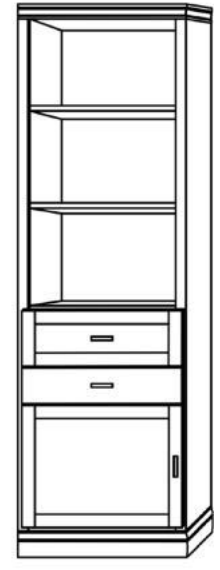

*Only available in Vertical*

Queen \$5,899  
Full \$5,799  
XL Twin \$5,799  
Twin \$5,599

**York Table Dimensions**

Queen/Twin XL: 29" H x 45" L x 30" W

Full/Twin: 29" H x 41" L x 30" W

**Vertical**

| Size        | Height  | Width   | Depth   | Projection |
|-------------|---------|---------|---------|------------|
| Twin        | 82 3/4" | 45 1/2" | 18 3/4" | 81 7/8"    |
| XL Twin     | 87 3/4" | 45 1/2" | 18 3/4" | 86 7/8"    |
| Full/Double | 82 3/4" | 60 1/2" | 18 3/4" | 81 7/8"    |
| Queen       | 87 3/4" | 66 1/2" | 18 3/4" | 86 7/8"    |

# Heartland Collection Cabinet Options

*Heartland*  
Collection

VC 212  
(File Drawers)  
24"- \$2099

VC 211  
(File Drawers)  
24"- \$1999

VC 209  
18"- \$1799  
24"- \$1899  
30"- \$1999

VC 208  
18"- \$1599  
24"- \$1699  
30"- \$1799

VC/HC 207  
18"- \$1999  
24"- \$2099  
30"- \$2199

VC/HC 206  
18"- \$1899  
24"- \$1999  
30"- \$2099

VC/HC 205★  
18"- \$1799  
24"- \$1899  
30"- \$1999

VC/HC 204★  
18"- \$1699  
24"- \$1799  
30"- \$1899