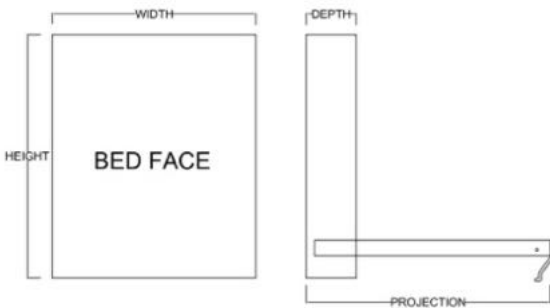

*Only available in Vertical*

Queen \$5,899  
Full \$5,799  
XL Twin \$5,799  
Twin \$5,599

**York Table Dimensions**

Queen/Twin XL: 29" H x 45" L x 30" W

Full/Twin: 29" H x 41" L x 30" W

**Vertical**

| Size        | Height  | Width   | Depth   | Projection |
|-------------|---------|---------|---------|------------|
| Twin        | 82 3/4" | 45 1/2" | 18 3/4" | 81 7/8"    |
| XL Twin     | 87 3/4" | 45 1/2" | 18 3/4" | 86 7/8"    |
| Full/Double | 82 3/4" | 60 1/2" | 18 3/4" | 81 7/8"    |
| Queen       | 87 3/4" | 66 1/2" | 18 3/4" | 86 7/8"    |