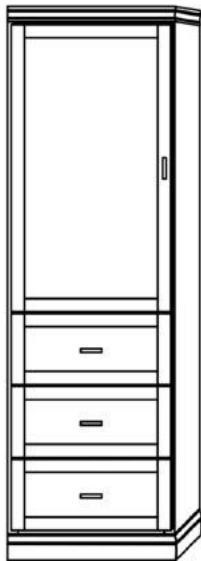

*Only available in Vertical*

Queen \$5,899  
Full \$5,799  
XL Twin \$5,799  
Twin \$5,599

**York Table Dimensions**

Queen/Twin XL: 29" H x 45" L x 30" W

Full/Twin: 29" H x 41" L x 30" W

**Vertical**

| Size        | Height  | Width   | Depth   | Projection |
|-------------|---------|---------|---------|------------|
| Twin        | 82 3/4" | 45 1/2" | 18 3/4" | 81 7/8"    |
| XL Twin     | 87 3/4" | 45 1/2" | 18 3/4" | 86 7/8"    |
| Full/Double | 82 3/4" | 60 1/2" | 18 3/4" | 81 7/8"    |
| Queen       | 87 3/4" | 66 1/2" | 18 3/4" | 86 7/8"    |

# Heartland Collection Cabinet Options

*Heartland*  
Collection

VC 212  
(File Drawers)  
24"- \$2099

VC 211  
(File Drawers)  
24"- \$1999

VC 209  
18"- \$1799  
24"- \$1899  
30"- \$1999

VC 208  
18"- \$1599  
24"- \$1699  
30"- \$1799

VC/HC 207  
18"- \$1999  
24"- \$2099  
30"- \$2199

VC/HC 206  
18"- \$1899  
24"- \$1999  
30"- \$2099

VC/HC 205★  
18"- \$1799  
24"- \$1899  
30"- \$1999

VC/HC 204★  
18"- \$1699  
24"- \$1799  
30"- \$1899