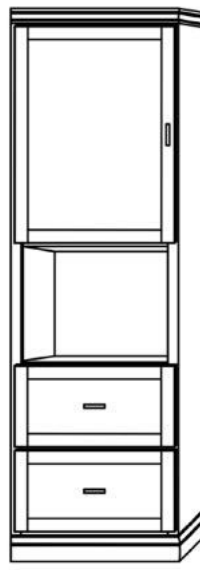

*Only available in Vertical*

Queen \$5,899  
Full \$5,799  
XL Twin \$5,799  
Twin \$5,599

**York Table Dimensions**

Queen/Twin XL: 29" H x 45" L x 30" W

Full/Twin: 29" H x 41" L x 30" W

**Vertical**

| Size        | Height  | Width   | Depth   | Projection |
|-------------|---------|---------|---------|------------|
| Twin        | 82 3/4" | 45 1/2" | 18 3/4" | 81 7/8"    |
| XL Twin     | 87 3/4" | 45 1/2" | 18 3/4" | 86 7/8"    |
| Full/Double | 82 3/4" | 60 1/2" | 18 3/4" | 81 7/8"    |
| Queen       | 87 3/4" | 66 1/2" | 18 3/4" | 86 7/8"    |

# Heartland Collection Cabinet Options

*Heartland*  
Collection

VC 212  
(File Drawers)  
24"- \$2099

VC 211  
(File Drawers)  
24"- \$1999

VC 209  
18"- \$1799  
24"- \$1899  
30"- \$1999

VC 208  
18"- \$1599  
24"- \$1699  
30"- \$1799

VC/HC 207  
18"- \$1999  
24"- \$2099  
30"- \$2199

VC/HC 206  
18"- \$1899  
24"- \$1999  
30"- \$2099

VC/HC 205★  
18"- \$1799  
24"- \$1899  
30"- \$1999

VC/HC 204★  
18"- \$1699  
24"- \$1799  
30"- \$1899