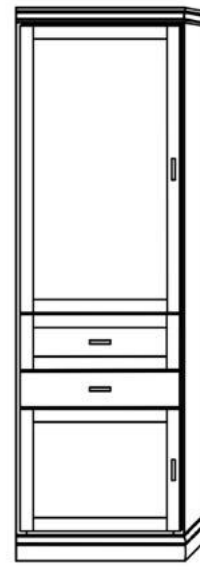

*Only available in Vertical*

Queen \$5,899  
Full \$5,799  
XL Twin \$5,799  
Twin \$5,599

**York Table Dimensions**

Queen/Twin XL: 29" H x 45" L x 30" W

Full/Twin: 29" H x 41" L x 30" W

**Vertical**

| Size        | Height  | Width   | Depth   | Projection |
|-------------|---------|---------|---------|------------|
| Twin        | 82 3/4" | 45 1/2" | 18 3/4" | 81 7/8"    |
| XL Twin     | 87 3/4" | 45 1/2" | 18 3/4" | 86 7/8"    |
| Full/Double | 82 3/4" | 60 1/2" | 18 3/4" | 81 7/8"    |
| Queen       | 87 3/4" | 66 1/2" | 18 3/4" | 86 7/8"    |

# Heartland Collection Cabinet Options

*Heartland*  
Collection

VC 212  
(File Drawers)  
24"- \$2099

VC 211  
(File Drawers)  
24"- \$1999

VC 209  
18"- \$1799  
24"- \$1899  
30"- \$1999

VC 208  
18"- \$1599  
24"- \$1699  
30"- \$1799

VC/HC 207  
18"- \$1999  
24"- \$2099  
30"- \$2199

VC/HC 206  
18"- \$1899  
24"- \$1999  
30"- \$2099

VC/HC 205★  
18"- \$1799  
24"- \$1899  
30"- \$1999

VC/HC 204★  
18"- \$1699  
24"- \$1799  
30"- \$1899