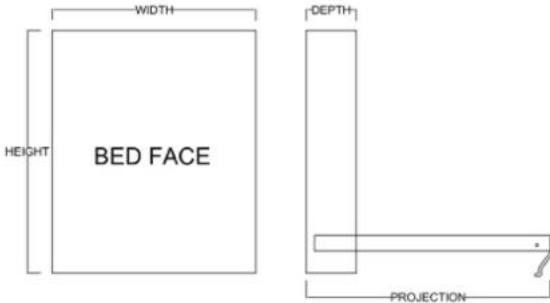

# Rustic Heritage

*Available in Horizontal and Vertical*

**Queen**    \$4,899  
**Full**       \$4,899  
**XL Twin**   \$4,799  
**Twin**       \$4,699

**Vertical**

Size	Height	Width	Depth	Projection
Twin	82 3/4"	45 1/2"	18 3/4"	81 7/8"
XL Twin	87 3/4"	45 1/2"	18 3/4"	86 7/8"
Full/Double	82 3/4"	60 1/2"	18 3/4"	81 7/8"
Queen	87 3/4"	66 1/2"	18 3/4"	86 7/8"

**Horizontal**

Size	Height	Width	Depth	Projection
Twin	47 1/2"	80"	16 5/8"	44 5/8"
XL Twin	47 1/2"	85"	16 5/8"	44 5/8"
Full/Double	62 1/2"	80"	16 5/8"	59 5/8"
Queen	68 1/2"	85"	16 5/8"	65 5/8"

**Finishes, Crown Molding and Lighting**