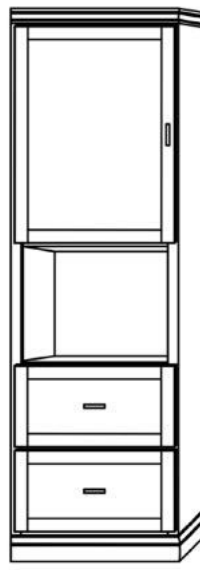

**Horizontal**

Size	Height	Width	Depth	Projection
Twin	47 1/2"	80"	16 5/8"	44 5/8"
XL Twin	47 1/2"	85"	16 5/8"	44 5/8"
Full/Double	62 1/2"	80"	16 5/8"	59 5/8"
Queen	68 1/2"	85"	16 5/8"	65 5/8"

**Finishes, Crown Molding and Lighting**

# Heartland Collection Cabinet Options

*Heartland*  
Collection

VC 212  
(File Drawers)  
24"- \$2099

VC 211  
(File Drawers)  
24"- \$1999

VC 209  
18"- \$1799  
24"- \$1899  
30"- \$1999

VC 208  
18"- \$1599  
24"- \$1699  
30"- \$1799

VC/HC 207  
18"- \$1999  
24"- \$2099  
30"- \$2199

VC/HC 206  
18"- \$1899  
24"- \$1999  
30"- \$2099

VC/HC 205★  
18"- \$1799  
24"- \$1899  
30"- \$1999

VC/HC 204★  
18"- \$1699  
24"- \$1799  
30"- \$1899