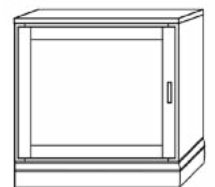

VNS 401
18"- $1099
24"- $1199
30"- $1299

EXTRAS

- ☆ Cabinet depth is 16 inches (vs bed depth 18.75 inches)
- ☆ Cabinet are 3" inches less in height than the bed
- ☆ Add upper cabinet to horizontal beds $1799
- ☆ ✦Paint/Deluxe Finish - 10% Upcharge
- ☆ ◆Weathered/Premium Finish - 20% Upcharge
- ☆ Rolling Desk - $1699 (w = same as bed, 24" d, 30" h)

- ☆ Add LED lights: Bed $299, $150/cabinet
- ☆ Upgrade to "larger" crown molding $150, all pieces
- ☆ Add nightstand pullout $100/cabinet (★ Cabs 204, 205)
- ☆ Change to glass shelves $199/cabinet (2 shelves)
- ☆ Add Clothes Valet $99; Add Extra Shelf $50/shelf
- ☆ Upgrade to MOTORIZED Wallbed - $1999