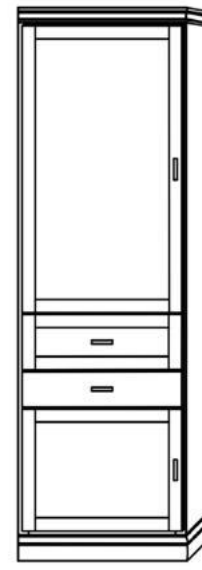

**Horizontal**

Size	Height	Width	Depth	Projection
Twin	47 1/2"	80"	16 5/8"	44 5/8"
XL Twin	47 1/2"	85"	16 5/8"	44 5/8"
Full/Double	62 1/2"	80"	16 5/8"	59 5/8"
Queen	68 1/2"	85"	16 5/8"	65 5/8"

**Finishes, Crown Molding and Lighting**

# Heartland Collection Cabinet Options

*Heartland*  
Collection

VC 212  
(File Drawers)  
24"- \$2099

VC 211  
(File Drawers)  
24"- \$1999

VC 209  
18"- \$1799  
24"- \$1899  
30"- \$1999

VC 208  
18"- \$1599  
24"- \$1699  
30"- \$1799

VC/HC 207  
18"- \$1999  
24"- \$2099  
30"- \$2199

VC/HC 206  
18"- \$1899  
24"- \$1999  
30"- \$2099

VC/HC 205★  
18"- \$1799  
24"- \$1899  
30"- \$1999

VC/HC 204★  
18"- \$1699  
24"- \$1799  
30"- \$1899