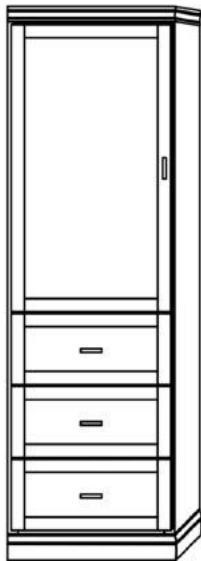

**Horizontal**

Size	Height	Width	Depth	Projection
Twin	47 1/2"	80"	16 5/8"	44 5/8"
XL Twin	47 1/2"	85"	16 5/8"	44 5/8"
Full/Double	62 1/2"	80"	16 5/8"	59 5/8"
Queen	68 1/2"	85"	16 5/8"	65 5/8"

**Finishes, Crown Molding and Lighting**

# Heartland Collection Cabinet Options

*Heartland*  
Collection

VC 212  
(File Drawers)  
24"- \$2099

VC 211  
(File Drawers)  
24"- \$1999

VC 209  
18"- \$1799  
24"- \$1899  
30"- \$1999

VC 208  
18"- \$1599  
24"- \$1699  
30"- \$1799

VC/HC 207  
18"- \$1999  
24"- \$2099  
30"- \$2199

VC/HC 206  
18"- \$1899  
24"- \$1999  
30"- \$2099

VC/HC 205★  
18"- \$1799  
24"- \$1899  
30"- \$1999

VC/HC 204★  
18"- \$1699  
24"- \$1799  
30"- \$1899