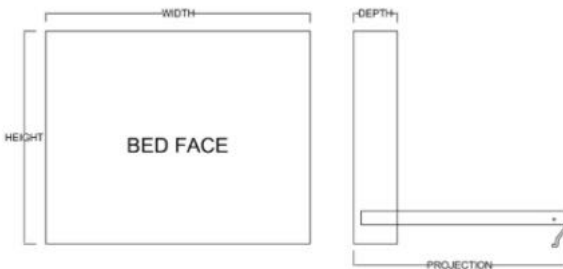

# Rustic Heritage

*Available in Horizontal and Vertical*

**Queen**    \$4,899  
**Full**       \$4,899  
**XL Twin**   \$4,799  
**Twin**       \$4,699

**Vertical**

Size	Height	Width	Depth	Projection
Twin	82 3/4"	45 1/2"	18 3/4"	81 7/8"
XL Twin	87 3/4"	45 1/2"	18 3/4"	86 7/8"
Full/Double	82 3/4"	60 1/2"	18 3/4"	81 7/8"
Queen	87 3/4"	66 1/2"	18 3/4"	86 7/8"

**Horizontal**

Size	Height	Width	Depth	Projection
Twin	47 1/2"	80"	16 5/8"	44 5/8"
XL Twin	47 1/2"	85"	16 5/8"	44 5/8"
Full/Double	62 1/2"	80"	16 5/8"	59 5/8"
Queen	68 1/2"	85"	16 5/8"	65 5/8"

**Finishes, Crown Molding and Lighting**