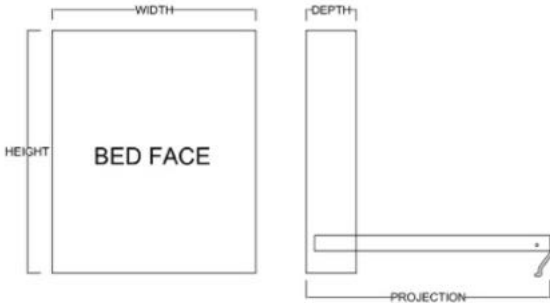

# Montreal

*Available in Horizontal and Vertical*

**Queen**    \$4,299  
**Full**       \$4,199  
**XL Twin**   \$4,099  
**Twin**       \$3,999

**Vertical**

Size	Height	Width	Depth	Projection
Twin	82 3/4"	45 1/2"	18 3/4"	81 7/8"
XL Twin	87 3/4"	45 1/2"	18 3/4"	86 7/8"
Full/Double	82 3/4"	60 1/2"	18 3/4"	81 7/8"
Queen	87 3/4"	66 1/2"	18 3/4"	86 7/8"

**Horizontal**

Size	Height	Width	Depth	Projection
Twin	47 1/2"	80"	16 5/8"	44 5/8"
XL Twin	47 1/2"	85"	16 5/8"	44 5/8"
Full/Double	62 1/2"	80"	16 5/8"	59 5/8"
Queen	68 1/2"	85"	16 5/8"	65 5/8"

**Finishes, Crown Molding and Lighting**