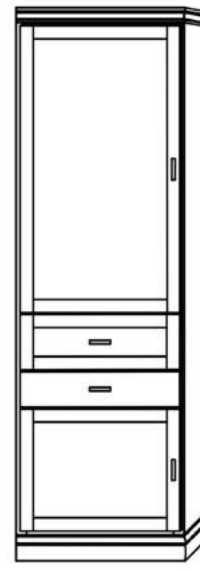

# Montreal

*Available in Horizontal and Vertical*

**Queen**    \$4,299  
**Full**       \$4,199  
**XL Twin**   \$4,099  
**Twin**       \$3,999

**Vertical**

Size	Height	Width	Depth	Projection
Twin	82 3/4"	45 1/2"	18 3/4"	81 7/8"
XL Twin	87 3/4"	45 1/2"	18 3/4"	86 7/8"
Full/Double	82 3/4"	60 1/2"	18 3/4"	81 7/8"
Queen	87 3/4"	66 1/2"	18 3/4"	86 7/8"

**Horizontal**

Size	Height	Width	Depth	Projection
Twin	47 1/2"	80"	16 5/8"	44 5/8"
XL Twin	47 1/2"	85"	16 5/8"	44 5/8"
Full/Double	62 1/2"	80"	16 5/8"	59 5/8"
Queen	68 1/2"	85"	16 5/8"	65 5/8"

**Finishes, Crown Molding and Lighting**

# Heartland Collection Cabinet Options

VC 212  
(File Drawers)  
24"- \$2099

VC 211  
(File Drawers)  
24"- \$1999

VC 209  
18"- \$1799  
24"- \$1899  
30"- \$1999

VC 208  
18"- \$1599  
24"- \$1699  
30"- \$1799

VC/HC 207  
18"- \$1999  
24"- \$2099  
30"- \$2199

VC/HC 206  
18"- \$1899  
24"- \$1999  
30"- \$2099

VC/HC 205★  
18"- \$1799  
24"- \$1899  
30"- \$1999

VC/HC 204★  
18"- \$1699  
24"- \$1799  
30"- \$1899