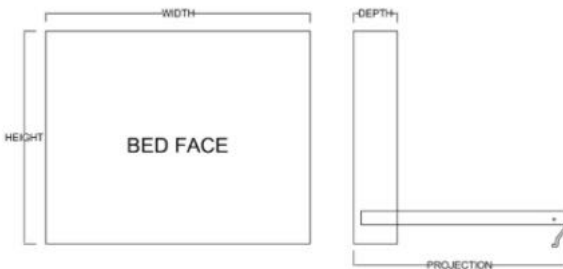

# Montreal

*Available in Horizontal and Vertical*

**Queen**    \$4,299  
**Full**       \$4,199  
**XL Twin**   \$4,099  
**Twin**       \$3,999

**Vertical**

Size	Height	Width	Depth	Projection
Twin	82 3/4"	45 1/2"	18 3/4"	81 7/8"
XL Twin	87 3/4"	45 1/2"	18 3/4"	86 7/8"
Full/Double	82 3/4"	60 1/2"	18 3/4"	81 7/8"
Queen	87 3/4"	66 1/2"	18 3/4"	86 7/8"

**Horizontal**

Size	Height	Width	Depth	Projection
Twin	47 1/2"	80"	16 5/8"	44 5/8"
XL Twin	47 1/2"	85"	16 5/8"	44 5/8"
Full/Double	62 1/2"	80"	16 5/8"	59 5/8"
Queen	68 1/2"	85"	16 5/8"	65 5/8"

**Finishes, Crown Molding and Lighting**