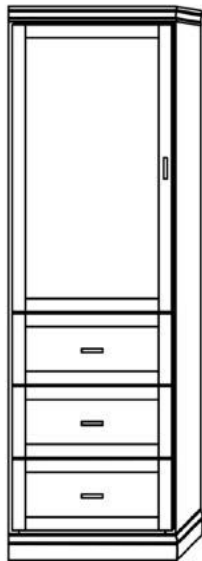

# Montreal

*Available in Horizontal and Vertical*

**Queen**    \$4,299  
**Full**       \$4,199  
**XL Twin**   \$4,099  
**Twin**       \$3,999

**Vertical**

Size	Height	Width	Depth	Projection
Twin	82 3/4"	45 1/2"	18 3/4"	81 7/8"
XL Twin	87 3/4"	45 1/2"	18 3/4"	86 7/8"
Full/Double	82 3/4"	60 1/2"	18 3/4"	81 7/8"
Queen	87 3/4"	66 1/2"	18 3/4"	86 7/8"

**Horizontal**

Size	Height	Width	Depth	Projection
Twin	47 1/2"	80"	16 5/8"	44 5/8"
XL Twin	47 1/2"	85"	16 5/8"	44 5/8"
Full/Double	62 1/2"	80"	16 5/8"	59 5/8"
Queen	68 1/2"	85"	16 5/8"	65 5/8"

**Finishes, Crown Molding and Lighting**

# Heartland Collection Cabinet Options

VC 212  
(File Drawers)  
24"- \$2099

VC 211  
(File Drawers)  
24"- \$1999

VC 209  
18"- \$1799  
24"- \$1899  
30"- \$1999

VC 208  
18"- \$1599  
24"- \$1699  
30"- \$1799

VC/HC 207  
18"- \$1999  
24"- \$2099  
30"- \$2199

VC/HC 206  
18"- \$1899  
24"- \$1999  
30"- \$2099

VC/HC 205★  
18"- \$1799  
24"- \$1899  
30"- \$1999

VC/HC 204★  
18"- \$1699  
24"- \$1799  
30"- \$1899