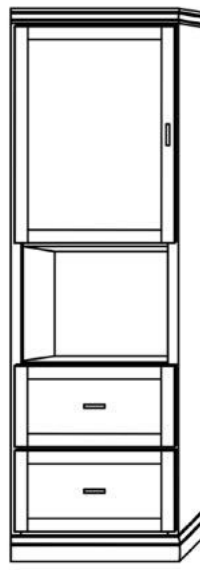

# Montreal

*Available in Horizontal and Vertical*

**Queen**    \$4,299  
**Full**       \$4,199  
**XL Twin**   \$4,099  
**Twin**       \$3,999

**Vertical**

Size	Height	Width	Depth	Projection
Twin	82 3/4"	45 1/2"	18 3/4"	81 7/8"
XL Twin	87 3/4"	45 1/2"	18 3/4"	86 7/8"
Full/Double	82 3/4"	60 1/2"	18 3/4"	81 7/8"
Queen	87 3/4"	66 1/2"	18 3/4"	86 7/8"

**Horizontal**

Size	Height	Width	Depth	Projection
Twin	47 1/2"	80"	16 5/8"	44 5/8"
XL Twin	47 1/2"	85"	16 5/8"	44 5/8"
Full/Double	62 1/2"	80"	16 5/8"	59 5/8"
Queen	68 1/2"	85"	16 5/8"	65 5/8"

**Finishes, Crown Molding and Lighting**

**SQUARE CROWN MOLDING (INCLUDED)**

**\*LARGE ANGLED CROWN MOLDING (UPGRADE)**

**LED LIGHTING**

# Heartland Collection Cabinet Options

VC 212  
(File Drawers)  
24"- \$2099

VC 211  
(File Drawers)  
24"- \$1999

VC 209  
18"- \$1799  
24"- \$1899  
30"- \$1999

VC 208  
18"- \$1599  
24"- \$1699  
30"- \$1799