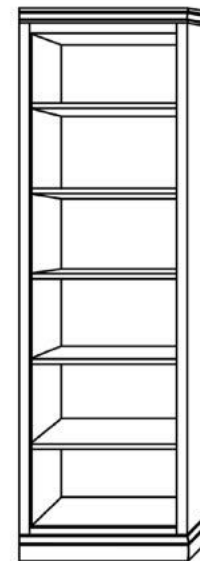

VC/HC 201
18"- $1499
24"- $1599
30"- $1699

EXTRAS

- ☆ Cabinet depth is 16 inches (vs bed depth 18.75 inches)
- ☆ Cabinet are 3" inches less in height than the bed
- ☆ Add upper cabinet to horizontal beds $1799
- ☆ ✦Paint/Deluxe Finish - 10% Upcharge
- ☆ ◆Weathered/Premium Finish - 20% Upcharge
- ☆ Rolling Desk - $1699 (w = same as bed, 24" d, 30" h)

- ☆ Add LED lights: Bed $299, $150/cabinet
- ☆ Upgrade to "larger" crown molding $150, all pieces
- ☆ Add nightstand pullout $100/cabinet (★ Cabs 204, 205)
- ☆ Change to glass shelves $199/cabinet (2 shelves)
- ☆ Add Clothes Valet $99; Add Extra Shelf $50/shelf
- ☆ Upgrade to MOTORIZED Wallbed - $1999