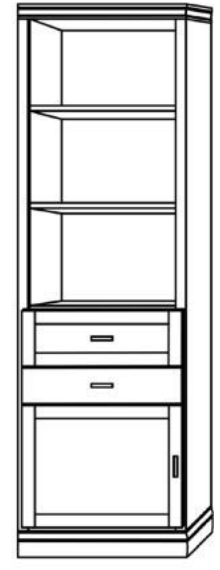

Horizontal

Size	Height	Width	Depth	Projection
Twin	47 1/2"	80"	16 5/8"	44 5/8"
XL Twin	47 1/2"	85"	16 5/8"	44 5/8"
Full/Double	62 1/2"	80"	16 5/8"	59 5/8"
Queen	68 1/2"	85"	16 5/8"	65 5/8"

# Heartland Collection Cabinet Options

VC 212  
(File Drawers)  
24"- \$2099

VC 211  
(File Drawers)  
24"- \$1999

VC 209  
18"- \$1799  
24"- \$1899  
30"- \$1999

VC 208  
18"- \$1599  
24"- \$1699  
30"- \$1799

VC/HC 207  
18"- \$1999  
24"- \$2099  
30"- \$2199

VC/HC 206  
18"- \$1899  
24"- \$1999  
30"- \$2099

VC/HC 205★  
18"- \$1799  
24"- \$1899  
30"- \$1999

VC/HC 204★  
18"- \$1699  
24"- \$1799  
30"- \$1899