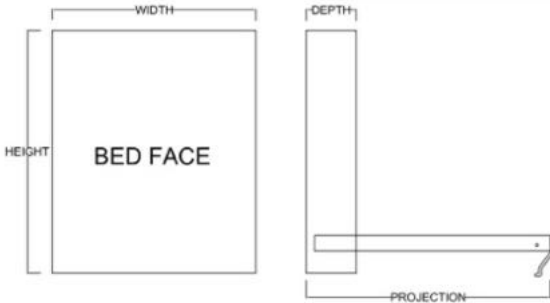

# Monterey

*Available in Horizontal and Vertical*

Queen	\$4,699
Full	\$4,599
XL Twin	\$4,499
Twin	\$4,399

Vertical

Size	Height	Width	Depth	Projection
Twin	82 3/4"	45 1/2"	18 3/4"	81 7/8"
XL Twin	87 3/4"	45 1/2"	18 3/4"	86 7/8"
Full/Double	82 3/4"	60 1/2"	18 3/4"	81 7/8"
Queen	87 3/4"	66 1/2"	18 3/4"	86 7/8"

Horizontal

Size	Height	Width	Depth	Projection
Twin	47 1/2"	80"	16 5/8"	44 5/8"
XL Twin	47 1/2"	85"	16 5/8"	44 5/8"
Full/Double	62 1/2"	80"	16 5/8"	59 5/8"
Queen	68 1/2"	85"	16 5/8"	65 5/8"