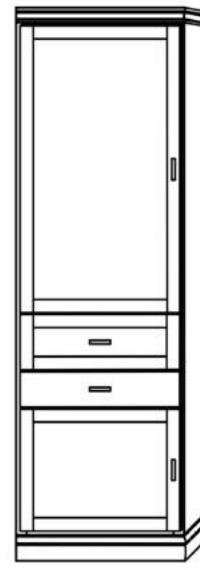

Horizontal

Size	Height	Width	Depth	Projection
Twin	47 1/2"	80"	16 5/8"	44 5/8"
XL Twin	47 1/2"	85"	16 5/8"	44 5/8"
Full/Double	62 1/2"	80"	16 5/8"	59 5/8"
Queen	68 1/2"	85"	16 5/8"	65 5/8"

# Heartland Collection Cabinet Options

VC 212  
(File Drawers)  
24"- \$2099

VC 211  
(File Drawers)  
24"- \$1999

VC 209  
18"- \$1799  
24"- \$1899  
30"- \$1999

VC 208  
18"- \$1599  
24"- \$1699  
30"- \$1799

VC/HC 207  
18"- \$1999  
24"- \$2099  
30"- \$2199

VC/HC 206  
18"- \$1899  
24"- \$1999  
30"- \$2099

VC/HC 205★  
18"- \$1799  
24"- \$1899  
30"- \$1999

VC/HC 204★  
18"- \$1699  
24"- \$1799  
30"- \$1899