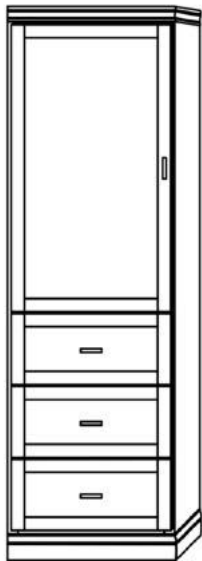

Horizontal

Size	Height	Width	Depth	Projection
Twin	47 1/2"	80"	16 5/8"	44 5/8"
XL Twin	47 1/2"	85"	16 5/8"	44 5/8"
Full/Double	62 1/2"	80"	16 5/8"	59 5/8"
Queen	68 1/2"	85"	16 5/8"	65 5/8"

# Heartland Collection Cabinet Options

VC 212  
(File Drawers)  
24"- \$2099

VC 211  
(File Drawers)  
24"- \$1999

VC 209  
18"- \$1799  
24"- \$1899  
30"- \$1999

VC 208  
18"- \$1599  
24"- \$1699  
30"- \$1799

VC/HC 207  
18"- \$1999  
24"- \$2099  
30"- \$2199

VC/HC 206  
18"- \$1899  
24"- \$1999  
30"- \$2099

VC/HC 205★  
18"- \$1799  
24"- \$1899  
30"- \$1999

VC/HC 204★  
18"- \$1699  
24"- \$1799  
30"- \$1899