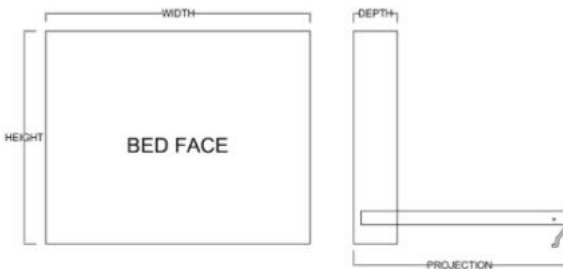

# Monterey

*Available in Horizontal and Vertical*

Queen	\$4,699
Full	\$4,599
XL Twin	\$4,499
Twin	\$4,399

Vertical

Size	Height	Width	Depth	Projection
Twin	82 3/4"	45 1/2"	18 3/4"	81 7/8"
XL Twin	87 3/4"	45 1/2"	18 3/4"	86 7/8"
Full/Double	82 3/4"	60 1/2"	18 3/4"	81 7/8"
Queen	87 3/4"	66 1/2"	18 3/4"	86 7/8"

Horizontal

Size	Height	Width	Depth	Projection
Twin	47 1/2"	80"	16 5/8"	44 5/8"
XL Twin	47 1/2"	85"	16 5/8"	44 5/8"
Full/Double	62 1/2"	80"	16 5/8"	59 5/8"
Queen	68 1/2"	85"	16 5/8"	65 5/8"