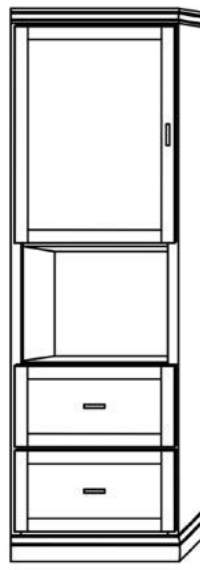

# Monterey

*Available in Horizontal and Vertical*

Queen	\$4,699
Full	\$4,599
XL Twin	\$4,499
Twin	\$4,399

Vertical

Size	Height	Width	Depth	Projection
Twin	82 3/4"	45 1/2"	18 3/4"	81 7/8"
XL Twin	87 3/4"	45 1/2"	18 3/4"	86 7/8"
Full/Double	82 3/4"	60 1/2"	18 3/4"	81 7/8"
Queen	87 3/4"	66 1/2"	18 3/4"	86 7/8"

Horizontal

Size	Height	Width	Depth	Projection
Twin	47 1/2"	80"	16 5/8"	44 5/8"
XL Twin	47 1/2"	85"	16 5/8"	44 5/8"
Full/Double	62 1/2"	80"	16 5/8"	59 5/8"
Queen	68 1/2"	85"	16 5/8"	65 5/8"

# Heartland Collection Cabinet Options

VC 212  
(File Drawers)  
24"- \$2099

VC 211  
(File Drawers)  
24"- \$1999

VC 209  
18"- \$1799  
24"- \$1899  
30"- \$1999

VC 208  
18"- \$1599  
24"- \$1699  
30"- \$1799