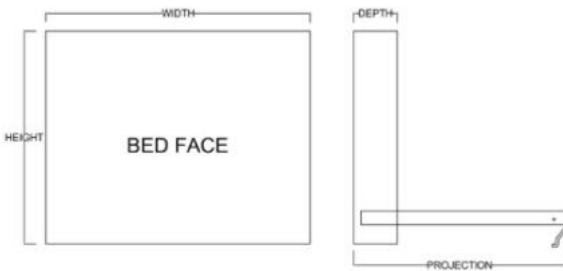

Magnolia

Available in Horizontal and Vertical

Queen \$4,799
Full \$4,699
XL Twin \$4,699
Twin \$4,599

Vertical

Size	Height	Width	Depth	Projection
Twin	82 3/4"	45 1/2"	18 3/4"	81 7/8"
XL Twin	87 3/4"	45 1/2"	18 3/4"	86 7/8"
Full/Double	82 3/4"	60 1/2"	18 3/4"	81 7/8"
Queen	87 3/4"	66 1/2"	18 3/4"	86 7/8"

Horizontal

Size	Height	Width	Depth	Projection
Twin	47 1/2"	80"	16 5/8"	44 5/8"
XL Twin	47 1/2"	85"	16 5/8"	44 5/8"
Full/Double	62 1/2"	80"	16 5/8"	59 5/8"
Queen	68 1/2"	85"	16 5/8"	65 5/8"

Finishes, Crown Molding and Lighting