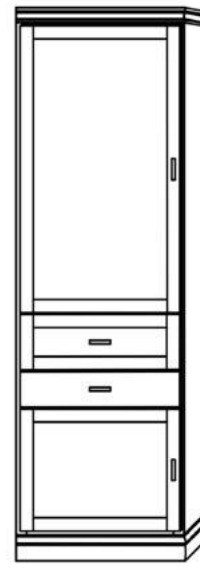

Horizontal

Size	Height	Width	Depth	Projection
Twin	47 1/2"	80"	16 5/8"	44 5/8"
XL Twin	47 1/2"	85"	16 5/8"	44 5/8"
Full/Double	62 1/2"	80"	16 5/8"	59 5/8"
Queen	68 1/2"	85"	16 5/8"	65 5/8"

Finishes, Crown Molding and Lighting

Chelsea

Livelo

Wallbeds
"n" More

A comfortable extra
bed for any room!

Heartland Collection Cabinet Options

Heartland
Collection

VC 212
(File Drawers)
24"- \$2099

VC 211
(File Drawers)
24"- \$1999

VC 209
18"- \$1799
24"- \$1899
30"- \$1999

VC 208
18"- \$1599
24"- \$1699
30"- \$1799

VC/HC 207
18"- \$1999
24"- \$2099
30"- \$2199

VC/HC 206
18"- \$1899
24"- \$1999
30"- \$2099

VC/HC 205★
18"- \$1799
24"- \$1899
30"- \$1999