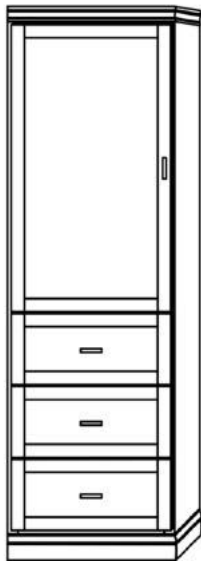

Horizontal

Size	Height	Width	Depth	Projection
Twin	47 1/2"	80"	16 5/8"	44 5/8"
XL Twin	47 1/2"	85"	16 5/8"	44 5/8"
Full/Double	62 1/2"	80"	16 5/8"	59 5/8"
Queen	68 1/2"	85"	16 5/8"	65 5/8"

Finishes, Crown Molding and Lighting

Chelsea

Livelo

Wallbeds
"n" More

A comfortable extra
bed for any room!

Heartland Collection Cabinet Options

Heartland
Collection

VC 212
(File Drawers)
24"- \$2099

VC 211
(File Drawers)
24"- \$1999

VC 209
18"- \$1799
24"- \$1899
30"- \$1999

VC 208
18"- \$1599
24"- \$1699
30"- \$1799

VC/HC 207
18"- \$1999
24"- \$2099
30"- \$2199

VC/HC 206
18"- \$1899
24"- \$1999
30"- \$2099

VC/HC 205★
18"- \$1799
24"- \$1899
30"- \$1999

VC/HC 204★
18"- \$1699
24"- \$1799
30"- \$1899

VC/HC 203
18"- \$1699
24"- \$1799
30"- \$1899

VC/HC 202
18"- \$1599
24"- \$1699
30"- \$1799

VC/HC 201
18"- \$1499
24"- \$1599
30"- \$1699

VNS 402
18"- \$1099
24"- \$1199
30"- \$1299