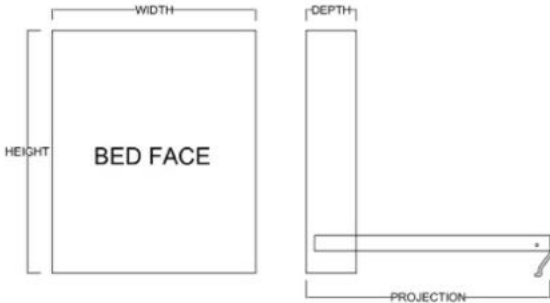

Magnolia

Available in Horizontal and Vertical

Queen \$4,799
Full \$4,699
XL Twin \$4,699
Twin \$4,599

Vertical

Size	Height	Width	Depth	Projection
Twin	82 3/4"	45 1/2"	18 3/4"	81 7/8"
XL Twin	87 3/4"	45 1/2"	18 3/4"	86 7/8"
Full/Double	82 3/4"	60 1/2"	18 3/4"	81 7/8"
Queen	87 3/4"	66 1/2"	18 3/4"	86 7/8"

Horizontal

Size	Height	Width	Depth	Projection
Twin	47 1/2"	80"	16 5/8"	44 5/8"
XL Twin	47 1/2"	85"	16 5/8"	44 5/8"
Full/Double	62 1/2"	80"	16 5/8"	59 5/8"
Queen	68 1/2"	85"	16 5/8"	65 5/8"

Finishes, Crown Molding and Lighting