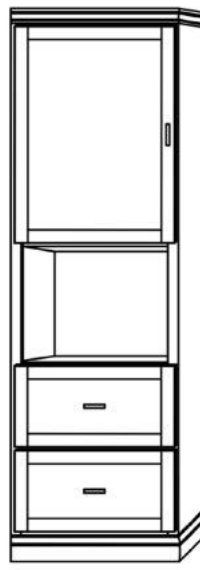

Horizontal

Size	Height	Width	Depth	Projection
Twin	47 1/2"	80"	16 5/8"	44 5/8"
XL Twin	47 1/2"	85"	16 5/8"	44 5/8"
Full/Double	62 1/2"	80"	16 5/8"	59 5/8"
Queen	68 1/2"	85"	16 5/8"	65 5/8"

Finishes, Crown Molding and Lighting

Chelsea

Livelo

Wallbeds
"n" More

A comfortable extra
bed for any room!

Heartland Collection Cabinet Options

Heartland
Collection

VC 212
(File Drawers)
24"- \$2099

VC 211
(File Drawers)
24"- \$1999

VC 209
18"- \$1799
24"- \$1899
30"- \$1999

VC 208
18"- \$1599
24"- \$1699
30"- \$1799

VC/HC 207
18"- \$1999
24"- \$2099
30"- \$2199

VC/HC 206
18"- \$1899
24"- \$1999
30"- \$2099

VC/HC 205★
18"- \$1799
24"- \$1899
30"- \$1999