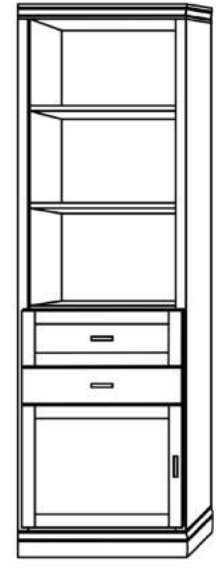

Madison

Available in Horizontal and Vertical

Queen \$4,999
Full \$4,999
XL Twin \$4,999
Twin \$4,799

Vertical

Size	Height	Width	Depth	Projection
Twin	82 3/4"	45 1/2"	18 3/4"	81 7/8"
XL Twin	87 3/4"	45 1/2"	18 3/4"	86 7/8"
Full/Double	82 3/4"	60 1/2"	18 3/4"	81 7/8"
Queen	87 3/4"	66 1/2"	18 3/4"	86 7/8"

Horizontal

Size	Height	Width	Depth	Projection
Twin	47 1/2"	80"	16 5/8"	44 5/8"
XL Twin	47 1/2"	85"	16 5/8"	44 5/8"
Full/Double	62 1/2"	80"	16 5/8"	59 5/8"
Queen	68 1/2"	85"	16 5/8"	65 5/8"

Finishes, Crown Molding and Lighting

Sydney

Contemporary

Rustic Black

Chelsea

Livelo

Heartland Collection Cabinet Options

VC 212
(File Drawers)
24"- \$2099

VC 211
(File Drawers)
24"- \$1999

VC 209
18"- \$1799
24"- \$1899
30"- \$1999

VC 208
18"- \$1599
24"- \$1699
30"- \$1799

VC/HC 207
18"- \$1999
24"- \$2099
30"- \$2199

VC/HC 206
18"- \$1899
24"- \$1999
30"- \$2099

VC/HC 205★
18"- \$1799
24"- \$1899
30"- \$1999