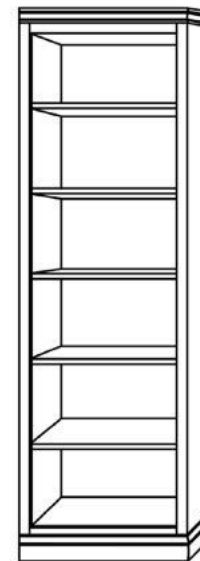

VC/HC 201
18"- $1499
24"- $1599
30"- $1699

EXTRAS

- ☆ Cabinet depth is 16 inches (vs bed depth 18.75 inches)
- ☆ Cabinet are 3" inches less in height than the bed
- ☆ Add upper cabinet to horizontal beds $1799
- ☆ ✦Paint/Deluxe Finish - 10% Upcharge
- ☆ ◆Weathered/Premium Finish - 20% Upcharge
- ☆ Rolling Desk - $1699 (w = same as bed, 24" d, 30" h)
- ☆ Add LED lights: Bed $299, $150/cabinet
- ☆ Upgrade to "larger" crown molding $150, all pieces
- ☆ Add nightstand pullout $100/cabinet (★ Cabs 204, 205)
- ☆ Change to glass shelves $199/cabinet (2 shelves)
- ☆ Add Clothes Valet $99; Add Extra Shelf $50/shelf
- ☆ Upgrade to MOTORIZED Wallbed - $1999