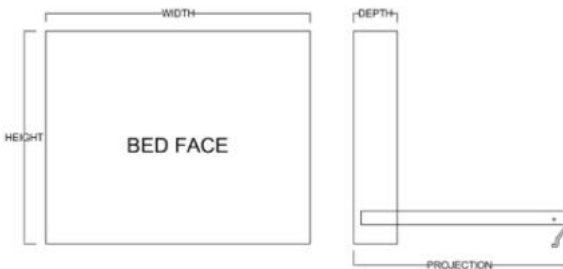

Madison

Available in Horizontal and Vertical

Queen \$4,999
Full \$4,999
XL Twin \$4,999
Twin \$4,799

Vertical

Size	Height	Width	Depth	Projection
Twin	82 3/4"	45 1/2"	18 3/4"	81 7/8"
XL Twin	87 3/4"	45 1/2"	18 3/4"	86 7/8"
Full/Double	82 3/4"	60 1/2"	18 3/4"	81 7/8"
Queen	87 3/4"	66 1/2"	18 3/4"	86 7/8"

Horizontal

Size	Height	Width	Depth	Projection
Twin	47 1/2"	80"	16 5/8"	44 5/8"
XL Twin	47 1/2"	85"	16 5/8"	44 5/8"
Full/Double	62 1/2"	80"	16 5/8"	59 5/8"
Queen	68 1/2"	85"	16 5/8"	65 5/8"

Finishes, Crown Molding and Lighting