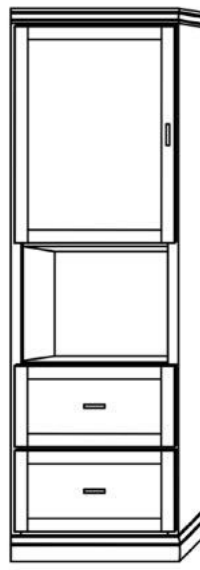

Madison

Available in Horizontal and Vertical

Queen \$4,999
Full \$4,999
XL Twin \$4,999
Twin \$4,799

Vertical

Size	Height	Width	Depth	Projection
Twin	82 3/4"	45 1/2"	18 3/4"	81 7/8"
XL Twin	87 3/4"	45 1/2"	18 3/4"	86 7/8"
Full/Double	82 3/4"	60 1/2"	18 3/4"	81 7/8"
Queen	87 3/4"	66 1/2"	18 3/4"	86 7/8"

Horizontal

Size	Height	Width	Depth	Projection
Twin	47 1/2"	80"	16 5/8"	44 5/8"
XL Twin	47 1/2"	85"	16 5/8"	44 5/8"
Full/Double	62 1/2"	80"	16 5/8"	59 5/8"
Queen	68 1/2"	85"	16 5/8"	65 5/8"

Finishes, Crown Molding and Lighting

Sydney

Contemporary

Rustic Black

Chelsea

Livelo

Heartland Collection Cabinet Options

VC 212
(File Drawers)
24"- \$2099

VC 211
(File Drawers)
24"- \$1999

VC 209
18"- \$1799
24"- \$1899
30"- \$1999

VC 208
18"- \$1599
24"- \$1699
30"- \$1799

VC/HC 207
18"- \$1999
24"- \$2099
30"- \$2199

VC/HC 206
18"- \$1899
24"- \$1999
30"- \$2099

VC/HC 205★
18"- \$1799
24"- \$1899
30"- \$1999