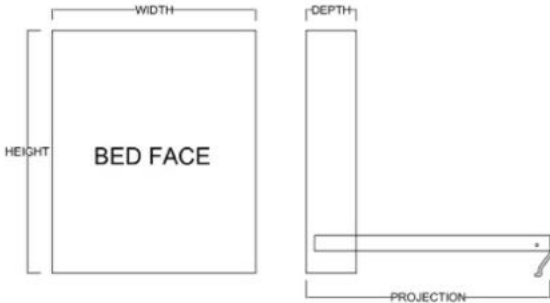

Madison

Available in Horizontal and Vertical

Queen \$4,999
Full \$4,999
XL Twin \$4,999
Twin \$4,799

Vertical

Size	Height	Width	Depth	Projection
Twin	82 3/4"	45 1/2"	18 3/4"	81 7/8"
XL Twin	87 3/4"	45 1/2"	18 3/4"	86 7/8"
Full/Double	82 3/4"	60 1/2"	18 3/4"	81 7/8"
Queen	87 3/4"	66 1/2"	18 3/4"	86 7/8"

Horizontal

Size	Height	Width	Depth	Projection
Twin	47 1/2"	80"	16 5/8"	44 5/8"
XL Twin	47 1/2"	85"	16 5/8"	44 5/8"
Full/Double	62 1/2"	80"	16 5/8"	59 5/8"
Queen	68 1/2"	85"	16 5/8"	65 5/8"

Finishes, Crown Molding and Lighting