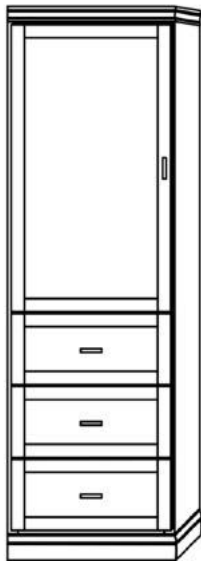

Madison

Available in Horizontal and Vertical

Queen \$4,999
Full \$4,999
XL Twin \$4,999
Twin \$4,799

Vertical

Size	Height	Width	Depth	Projection
Twin	82 3/4"	45 1/2"	18 3/4"	81 7/8"
XL Twin	87 3/4"	45 1/2"	18 3/4"	86 7/8"
Full/Double	82 3/4"	60 1/2"	18 3/4"	81 7/8"
Queen	87 3/4"	66 1/2"	18 3/4"	86 7/8"

Horizontal

Size	Height	Width	Depth	Projection
Twin	47 1/2"	80"	16 5/8"	44 5/8"
XL Twin	47 1/2"	85"	16 5/8"	44 5/8"
Full/Double	62 1/2"	80"	16 5/8"	59 5/8"
Queen	68 1/2"	85"	16 5/8"	65 5/8"

Finishes, Crown Molding and Lighting

Sydney

Contemporary

Rustic Black

Chelsea

Livelo

Heartland Collection Cabinet Options

VC 212
(File Drawers)
24"- \$2099

VC 211
(File Drawers)
24"- \$1999

VC 209
18"- \$1799
24"- \$1899
30"- \$1999

VC 208
18"- \$1599
24"- \$1699
30"- \$1799

VC/HC 207
18"- \$1999
24"- \$2099
30"- \$2199

VC/HC 206
18"- \$1899
24"- \$1999
30"- \$2099

VC/HC 205★
18"- \$1799
24"- \$1899
30"- \$1999