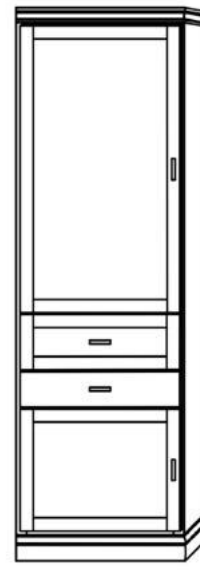

Madison

Available in Horizontal and Vertical

Queen \$4,999
Full \$4,999
XL Twin \$4,999
Twin \$4,799

Vertical

Size	Height	Width	Depth	Projection
Twin	82 3/4"	45 1/2"	18 3/4"	81 7/8"
XL Twin	87 3/4"	45 1/2"	18 3/4"	86 7/8"
Full/Double	82 3/4"	60 1/2"	18 3/4"	81 7/8"
Queen	87 3/4"	66 1/2"	18 3/4"	86 7/8"

Horizontal

Size	Height	Width	Depth	Projection
Twin	47 1/2"	80"	16 5/8"	44 5/8"
XL Twin	47 1/2"	85"	16 5/8"	44 5/8"
Full/Double	62 1/2"	80"	16 5/8"	59 5/8"
Queen	68 1/2"	85"	16 5/8"	65 5/8"

Finishes, Crown Molding and Lighting

Sydney

Contemporary

Rustic Black

Chelsea

Livelo

Heartland Collection Cabinet Options

VC 212
(File Drawers)
24"- \$2099

VC 211
(File Drawers)
24"- \$1999

VC 209
18"- \$1799
24"- \$1899
30"- \$1999

VC 208
18"- \$1599
24"- \$1699
30"- \$1799

VC/HC 207
18"- \$1999
24"- \$2099
30"- \$2199

VC/HC 206
18"- \$1899
24"- \$1999
30"- \$2099

VC/HC 205★
18"- \$1799
24"- \$1899
30"- \$1999