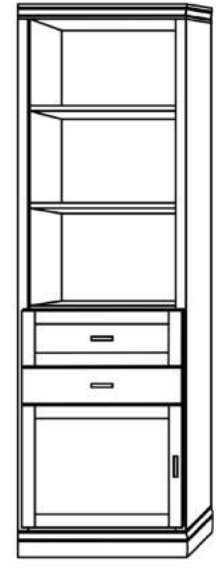

Horizontal

| Size | Height | Width | Depth | Projection |
|-------------|---------|-------|---------|------------|
| Twin | 47 1/2" | 80" | 16 5/8" | 44 5/8" |
| XL Twin | 47 1/2" | 85" | 16 5/8" | 44 5/8" |
| Full/Double | 62 1/2" | 80" | 16 5/8" | 59 5/8" |
| Queen | 68 1/2" | 85" | 16 5/8" | 65 5/8" |

Sydney

Contemporary

Rustic Black

Chelsea

Livelo

Heartland Collection Cabinet Options

VC 212
(File Drawers)
24"- \$2099

VC 211
(File Drawers)
24"- \$1999

VC 209
18"- \$1799
24"- \$1899
30"- \$1999

VC 208
18"- \$1599
24"- \$1699
30"- \$1799

VC/HC 207
18"- \$1999
24"- \$2099
30"- \$2199

VC/HC 206
18"- \$1899
24"- \$1999
30"- \$2099

VC/HC 205★
18"- \$1799
24"- \$1899
30"- \$1999