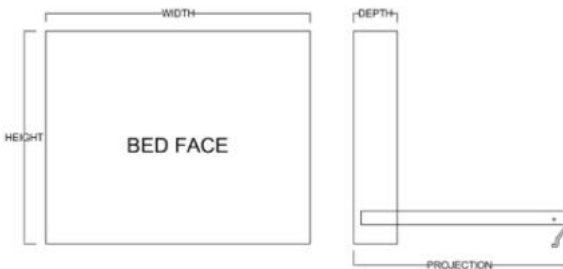

Available in Horizontal and Vertical

Queen \$5,399
Full \$5,299
XL Twin \$5,199
Twin \$5,099

Vertical

| Size | Height | Width | Depth | Projection |
|-------------|---------|---------|---------|------------|
| Twin | 82 3/4" | 45 1/2" | 18 3/4" | 81 7/8" |
| XL Twin | 87 3/4" | 45 1/2" | 18 3/4" | 86 7/8" |
| Full/Double | 82 3/4" | 60 1/2" | 18 3/4" | 81 7/8" |
| Queen | 87 3/4" | 66 1/2" | 18 3/4" | 86 7/8" |

Horizontal

| Size | Height | Width | Depth | Projection |
|-------------|---------|-------|---------|------------|
| Twin | 47 1/2" | 80" | 16 5/8" | 44 5/8" |
| XL Twin | 47 1/2" | 85" | 16 5/8" | 44 5/8" |
| Full/Double | 62 1/2" | 80" | 16 5/8" | 59 5/8" |
| Queen | 68 1/2" | 85" | 16 5/8" | 65 5/8" |