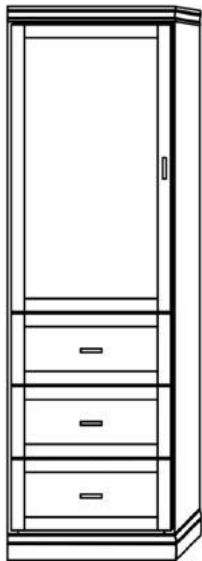

Available in Horizontal and Vertical

Queen \$5,399
Full \$5,299
XL Twin \$5,199
Twin \$5,099

Vertical

| Size | Height | Width | Depth | Projection |
|-------------|---------|---------|---------|------------|
| Twin | 82 3/4" | 45 1/2" | 18 3/4" | 81 7/8" |
| XL Twin | 87 3/4" | 45 1/2" | 18 3/4" | 86 7/8" |
| Full/Double | 82 3/4" | 60 1/2" | 18 3/4" | 81 7/8" |
| Queen | 87 3/4" | 66 1/2" | 18 3/4" | 86 7/8" |

Horizontal

| Size | Height | Width | Depth | Projection |
|-------------|---------|-------|---------|------------|
| Twin | 47 1/2" | 80" | 16 5/8" | 44 5/8" |
| XL Twin | 47 1/2" | 85" | 16 5/8" | 44 5/8" |
| Full/Double | 62 1/2" | 80" | 16 5/8" | 59 5/8" |
| Queen | 68 1/2" | 85" | 16 5/8" | 65 5/8" |

Sydney

Contemporary

Rustic Black

Chelsea

Livelo

Heartland Collection Cabinet Options

VC 212
(File Drawers)
24"- \$2099

VC 211
(File Drawers)
24"- \$1999

VC 209
18"- \$1799
24"- \$1899
30"- \$1999

VC 208
18"- \$1599
24"- \$1699
30"- \$1799

VC/HC 207
18"- \$1999
24"- \$2099
30"- \$2199

VC/HC 206
18"- \$1899
24"- \$1999
30"- \$2099

VC/HC 205★
18"- \$1799
24"- \$1899
30"- \$1999