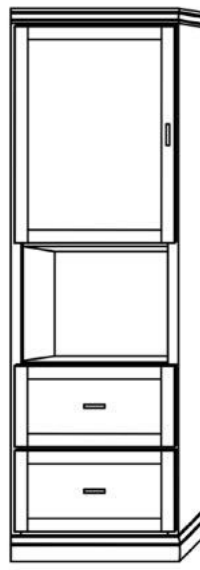

Available in Horizontal and Vertical

Queen \$5,399
Full \$5,299
XL Twin \$5,199
Twin \$5,099

Vertical

| Size | Height | Width | Depth | Projection |
|-------------|---------|---------|---------|------------|
| Twin | 82 3/4" | 45 1/2" | 18 3/4" | 81 7/8" |
| XL Twin | 87 3/4" | 45 1/2" | 18 3/4" | 86 7/8" |
| Full/Double | 82 3/4" | 60 1/2" | 18 3/4" | 81 7/8" |
| Queen | 87 3/4" | 66 1/2" | 18 3/4" | 86 7/8" |

Horizontal

| Size | Height | Width | Depth | Projection |
|-------------|---------|-------|---------|------------|
| Twin | 47 1/2" | 80" | 16 5/8" | 44 5/8" |
| XL Twin | 47 1/2" | 85" | 16 5/8" | 44 5/8" |
| Full/Double | 62 1/2" | 80" | 16 5/8" | 59 5/8" |
| Queen | 68 1/2" | 85" | 16 5/8" | 65 5/8" |

Sydney

Contemporary

Rustic Black

Chelsea

Livelo

Heartland Collection Cabinet Options

VC 212
(File Drawers)
24"- \$2099

VC 211
(File Drawers)
24"- \$1999

VC 209
18"- \$1799
24"- \$1899
30"- \$1999

VC 208
18"- \$1599
24"- \$1699
30"- \$1799

VC/HC 207
18"- \$1999
24"- \$2099
30"- \$2199

VC/HC 206
18"- \$1899
24"- \$1999
30"- \$2099

VC/HC 205★
18"- \$1799
24"- \$1899
30"- \$1999