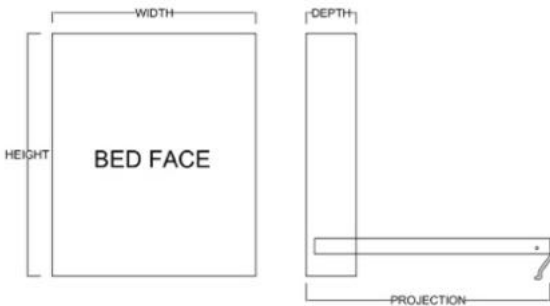

Available in Horizontal and Vertical

Queen \$5,399
Full \$5,299
XL Twin \$5,199
Twin \$5,099

Vertical

| Size | Height | Width | Depth | Projection |
|-------------|---------|---------|---------|------------|
| Twin | 82 3/4" | 45 1/2" | 18 3/4" | 81 7/8" |
| XL Twin | 87 3/4" | 45 1/2" | 18 3/4" | 86 7/8" |
| Full/Double | 82 3/4" | 60 1/2" | 18 3/4" | 81 7/8" |
| Queen | 87 3/4" | 66 1/2" | 18 3/4" | 86 7/8" |

Horizontal

| Size | Height | Width | Depth | Projection |
|-------------|---------|-------|---------|------------|
| Twin | 47 1/2" | 80" | 16 5/8" | 44 5/8" |
| XL Twin | 47 1/2" | 85" | 16 5/8" | 44 5/8" |
| Full/Double | 62 1/2" | 80" | 16 5/8" | 59 5/8" |
| Queen | 68 1/2" | 85" | 16 5/8" | 65 5/8" |