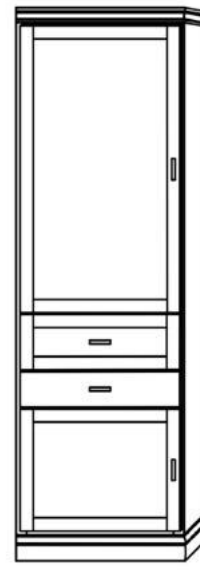

Available in Horizontal and Vertical

Queen \$5,399
Full \$5,299
XL Twin \$5,199
Twin \$5,099

Vertical

| Size | Height | Width | Depth | Projection |
|-------------|---------|---------|---------|------------|
| Twin | 82 3/4" | 45 1/2" | 18 3/4" | 81 7/8" |
| XL Twin | 87 3/4" | 45 1/2" | 18 3/4" | 86 7/8" |
| Full/Double | 82 3/4" | 60 1/2" | 18 3/4" | 81 7/8" |
| Queen | 87 3/4" | 66 1/2" | 18 3/4" | 86 7/8" |

Horizontal

| Size | Height | Width | Depth | Projection |
|-------------|---------|-------|---------|------------|
| Twin | 47 1/2" | 80" | 16 5/8" | 44 5/8" |
| XL Twin | 47 1/2" | 85" | 16 5/8" | 44 5/8" |
| Full/Double | 62 1/2" | 80" | 16 5/8" | 59 5/8" |
| Queen | 68 1/2" | 85" | 16 5/8" | 65 5/8" |

Sydney

Contemporary

Rustic Black

Chelsea

Livelo

Heartland Collection Cabinet Options

VC 212
(File Drawers)
24"- \$2099

VC 211
(File Drawers)
24"- \$1999

VC 209
18"- \$1799
24"- \$1899
30"- \$1999

VC 208
18"- \$1599
24"- \$1699
30"- \$1799

VC/HC 207
18"- \$1999
24"- \$2099
30"- \$2199

VC/HC 206
18"- \$1899
24"- \$1999
30"- \$2099

VC/HC 205★
18"- \$1799
24"- \$1899
30"- \$1999