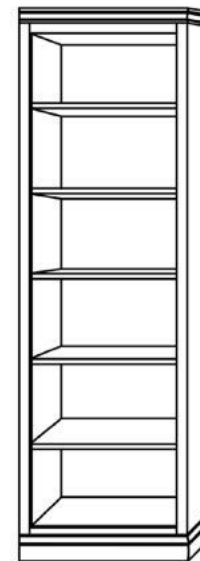

Horizontal

Size	Height	Width	Depth	Projection
Twin	47 1/2"	80"	16 5/8"	44 5/8"
XL Twin	47 1/2"	85"	16 5/8"	44 5/8"
Full/Double	62 1/2"	80"	16 5/8"	59 5/8"
Queen	68 1/2"	85"	16 5/8"	65 5/8"

Finishes, Crown Molding and Lighting

Chelsea

Livelo

Wallbeds
"n" More

 A comfortable extra
 bed for any room!

Heartland Collection Cabinet Options

Heartland
 Collection

VC 212
(File Drawers)
24"- \$2099

VC 211
(File Drawers)
24"- \$1999

VC 209
18"- \$1799
24"- \$1899
30"- \$1999

VC 208
18"- \$1599
24"- \$1699
30"- \$1799

VC/HC 207
18"- \$1999
24"- \$2099
30"- \$2199

VC/HC 206
18"- \$1899
24"- \$1999
30"- \$2099

VC/HC 205★
18"- \$1799
24"- \$1899
30"- \$1999

VC/HC 204★
18"- \$1699
24"- \$1799
30"- \$1899

VC/HC 203
18"- \$1699
24"- \$1799
30"- \$1899

VC/HC 202
18"- \$1599
24"- \$1699
30"- \$1799

VC/HC 201
18"- \$1499
24"- \$1599
30"- \$1699

VNS 402
18"- \$1099
24"- \$1199
30"- \$1299