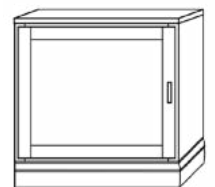

VNS 401
18"- $1099
24"- $1199
30"- $1299

EXTRAS

- ☆ Cabinet depth is 16 inches (vs bed depth 18.75 inches)
- ☆ Cabinet are 3" inches less in height than the bed
- ☆ Add upper cabinet to horizontal beds $1799
- ☆ ✦Paint/Deluxe Finish - 10% Upcharge
- ☆ ◆Weathered/Premium Finish - 20% Upcharge
- ☆ Rolling Desk - $1699 (w = same as bed, 24" d, 30" h)
- ☆ Add LED lights: Bed $299, $150/cabinet
- ☆ Upgrade to "larger" crown molding $150, all pieces
- ☆ Add nightstand pullout $100/cabinet (★ Cabs 204, 205)
- ☆ Change to glass shelves $199/cabinet (2 shelves)
- ☆ Add Clothes Valet $99; Add Extra Shelf $50/shelf
- ☆ Upgrade to MOTORIZED Wallbed - $1999