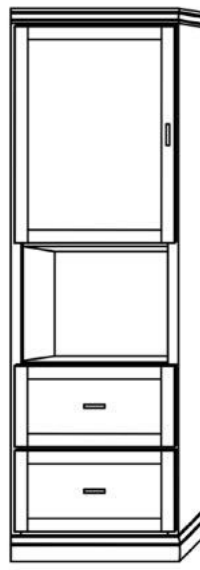

Farmington

Available in Horizontal and Vertical

Queen	\$5,399
Full	\$5,299
XL Twin	\$5,199
Twin	\$5,099

Vertical

Size	Height	Width	Depth	Projection
Twin	82 3/4"	45 1/2"	18 3/4"	81 7/8"
XL Twin	87 3/4"	45 1/2"	18 3/4"	86 7/8"
Full/Double	82 3/4"	60 1/2"	18 3/4"	81 7/8"
Queen	87 3/4"	66 1/2"	18 3/4"	86 7/8"

Horizontal

Size	Height	Width	Depth	Projection
Twin	47 1/2"	80"	16 5/8"	44 5/8"
XL Twin	47 1/2"	85"	16 5/8"	44 5/8"
Full/Double	62 1/2"	80"	16 5/8"	59 5/8"
Queen	68 1/2"	85"	16 5/8"	65 5/8"

Finishes, Crown Molding and Lighting

Chelsea

Livelo

Wallbeds
"n" More

 A comfortable extra
 bed for any room!

Heartland Collection Cabinet Options

Heartland
 Collection

VC 212
(File Drawers)
24"- \$2099

VC 211
(File Drawers)
24"- \$1999

VC 209
18"- \$1799
24"- \$1899
30"- \$1999

VC 208
18"- \$1599
24"- \$1699
30"- \$1799

VC/HC 207
18"- \$1999
24"- \$2099
30"- \$2199

VC/HC 206
18"- \$1899
24"- \$1999
30"- \$2099

VC/HC 205★
18"- \$1799
24"- \$1899
30"- \$1999