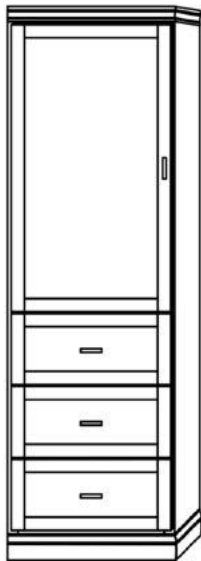

Farmington

Available in Horizontal and Vertical

Queen	\$5,399
Full	\$5,299
XL Twin	\$5,199
Twin	\$5,099

Vertical

Size	Height	Width	Depth	Projection
Twin	82 3/4"	45 1/2"	18 3/4"	81 7/8"
XL Twin	87 3/4"	45 1/2"	18 3/4"	86 7/8"
Full/Double	82 3/4"	60 1/2"	18 3/4"	81 7/8"
Queen	87 3/4"	66 1/2"	18 3/4"	86 7/8"

Horizontal

Size	Height	Width	Depth	Projection
Twin	47 1/2"	80"	16 5/8"	44 5/8"
XL Twin	47 1/2"	85"	16 5/8"	44 5/8"
Full/Double	62 1/2"	80"	16 5/8"	59 5/8"
Queen	68 1/2"	85"	16 5/8"	65 5/8"

Finishes, Crown Molding and Lighting

Chelsea

Livelo

Wallbeds
"n" More

 A comfortable extra
 bed for any room!

Heartland Collection Cabinet Options

Heartland
 Collection

VC 212
(File Drawers)
24"- \$2099

VC 211
(File Drawers)
24"- \$1999

VC 209
18"- \$1799
24"- \$1899
30"- \$1999

VC 208
18"- \$1599
24"- \$1699
30"- \$1799

VC/HC 207
18"- \$1999
24"- \$2099
30"- \$2199

VC/HC 206
18"- \$1899
24"- \$1999
30"- \$2099

VC/HC 205★
18"- \$1799
24"- \$1899
30"- \$1999