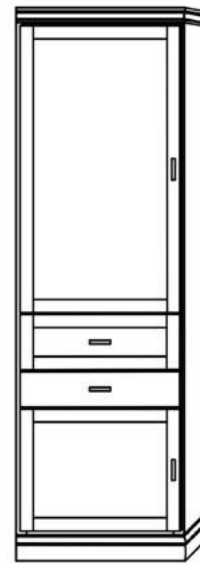

Farmington

Available in Horizontal and Vertical

Queen	\$5,399
Full	\$5,299
XL Twin	\$5,199
Twin	\$5,099

Vertical

Size	Height	Width	Depth	Projection
Twin	82 3/4"	45 1/2"	18 3/4"	81 7/8"
XL Twin	87 3/4"	45 1/2"	18 3/4"	86 7/8"
Full/Double	82 3/4"	60 1/2"	18 3/4"	81 7/8"
Queen	87 3/4"	66 1/2"	18 3/4"	86 7/8"

Horizontal

Size	Height	Width	Depth	Projection
Twin	47 1/2"	80"	16 5/8"	44 5/8"
XL Twin	47 1/2"	85"	16 5/8"	44 5/8"
Full/Double	62 1/2"	80"	16 5/8"	59 5/8"
Queen	68 1/2"	85"	16 5/8"	65 5/8"

Finishes, Crown Molding and Lighting

Chelsea

Livelo

Wallbeds
"n" More

 A comfortable extra
 bed for any room!

Heartland Collection Cabinet Options

Heartland
 Collection

VC 212
(File Drawers)
24"- \$2099

VC 211
(File Drawers)
24"- \$1999

VC 209
18"- \$1799
24"- \$1899
30"- \$1999

VC 208
18"- \$1599
24"- \$1699
30"- \$1799

VC/HC 207
18"- \$1999
24"- \$2099
30"- \$2199

VC/HC 206
18"- \$1899
24"- \$1999
30"- \$2099

VC/HC 205★
18"- \$1799
24"- \$1899
30"- \$1999