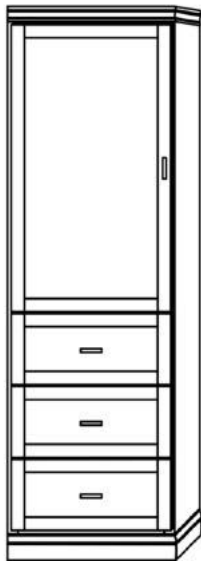

Available in Horizontal and Vertical

Queen \$6,699
Full \$6,599
XL Twin \$6,599
Twin \$6,399

Vertical

Size	Height	Width	Depth	Projection
Twin	82 3/4"	45 1/2"	18 3/4"	81 7/8"
XL Twin	87 3/4"	45 1/2"	18 3/4"	86 7/8"
Full/Double	82 3/4"	60 1/2"	18 3/4"	81 7/8"
Queen	87 3/4"	66 1/2"	18 3/4"	86 7/8"

Horizontal

Size	Height	Width	Depth	Projection
Twin	47 1/2"	80"	16 5/8"	44 5/8"
XL Twin	47 1/2"	85"	16 5/8"	44 5/8"
Full/Double	62 1/2"	80"	16 5/8"	59 5/8"
Queen	68 1/2"	85"	16 5/8"	65 5/8"

Finishes, Crown Molding and Lighting

Chelsea

Livelo

Heartland Collection Cabinet Options

VC 212
(File Drawers)
24"- \$2099

VC 211
(File Drawers)
24"- \$1999

VC 209
18"- \$1799
24"- \$1899
30"- \$1999

VC 208
18"- \$1599
24"- \$1699
30"- \$1799

VC/HC 207
18"- \$1999
24"- \$2099
30"- \$2199

VC/HC 206
18"- \$1899
24"- \$1999
30"- \$2099

VC/HC 205★
18"- \$1799
24"- \$1899
30"- \$1999

VC/HC 204★
18"- \$1699
24"- \$1799
30"- \$1899

VC/HC 203
18"- \$1699
24"- \$1799
30"- \$1899

VC/HC 202
18"- \$1599
24"- \$1699
30"- \$1799