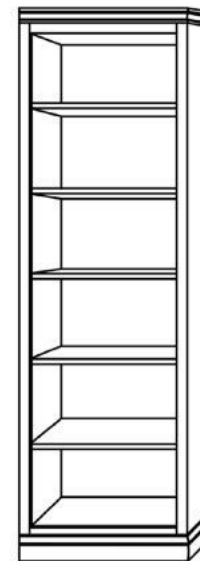

Horizontal

Size	Height	Width	Depth	Projection
Twin	47 1/2"	80"	16 5/8"	44 5/8"
XL Twin	47 1/2"	85"	16 5/8"	44 5/8"
Full/Double	62 1/2"	80"	16 5/8"	59 5/8"
Queen	68 1/2"	85"	16 5/8"	65 5/8"

Finishes, Crown Molding and Lighting

Chelsea

Livelo

Heartland Collection Cabinet Options

VC 212
(File Drawers)
24"- \$2099

VC 211
(File Drawers)
24"- \$1999

VC 209
18"- \$1799
24"- \$1899
30"- \$1999

VC 208
18"- \$1599
24"- \$1699
30"- \$1799

VC/HC 207
18"- \$1999
24"- \$2099
30"- \$2199

VC/HC 206
18"- \$1899
24"- \$1999
30"- \$2099

VC/HC 205★
18"- \$1799
24"- \$1899
30"- \$1999

VC/HC 204★
18"- \$1699
24"- \$1799
30"- \$1899

VC/HC 203
18"- \$1699
24"- \$1799
30"- \$1899

VC/HC 202
18"- \$1599
24"- \$1699
30"- \$1799

VC/HC 201
18"- \$1499
24"- \$1599
30"- \$1699

VNS 402
18"- \$1099
24"- \$1199
30"- \$1299

VNS 401
18"- \$1099
24"- \$1199
30"- \$1299

EXTRAS

- ☆ Cabinet depth is 16 inches (vs bed depth 18.75 inches)
- ☆ Cabinet are 3" inches less in height than the bed
- ☆ Add upper cabinet to horizontal beds \$1799
- ☆ ✦Paint/Deluxe Finish - 10% Upcharge
- ☆ ◆Weathered/Premium Finish - 20% Upcharge
- ☆ Rolling Desk - \$1699 (w = same as bed, 24" d, 30" h)