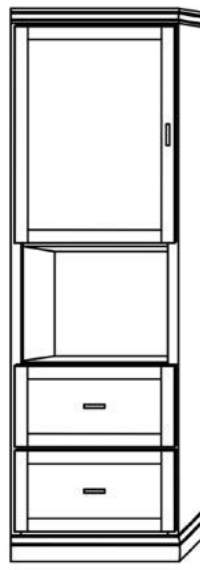

Available in Horizontal and Vertical

Queen \$6,699
Full \$6,599
XL Twin \$6,599
Twin \$6,399

Vertical

Size	Height	Width	Depth	Projection
Twin	82 3/4"	45 1/2"	18 3/4"	81 7/8"
XL Twin	87 3/4"	45 1/2"	18 3/4"	86 7/8"
Full/Double	82 3/4"	60 1/2"	18 3/4"	81 7/8"
Queen	87 3/4"	66 1/2"	18 3/4"	86 7/8"

Horizontal

Size	Height	Width	Depth	Projection
Twin	47 1/2"	80"	16 5/8"	44 5/8"
XL Twin	47 1/2"	85"	16 5/8"	44 5/8"
Full/Double	62 1/2"	80"	16 5/8"	59 5/8"
Queen	68 1/2"	85"	16 5/8"	65 5/8"

Finishes, Crown Molding and Lighting

Chelsea

Livelo

Heartland Collection Cabinet Options

VC 212
(File Drawers)
24"- \$2099

VC 211
(File Drawers)
24"- \$1999

VC 209
18"- \$1799
24"- \$1899
30"- \$1999

VC 208
18"- \$1599
24"- \$1699
30"- \$1799

VC/HC 207
18"- \$1999
24"- \$2099
30"- \$2199

VC/HC 206
18"- \$1899
24"- \$1999
30"- \$2099

VC/HC 205★
18"- \$1799
24"- \$1899
30"- \$1999

VC/HC 204★
18"- \$1699
24"- \$1799
30"- \$1899

VC/HC 203
18"- \$1699
24"- \$1799
30"- \$1899

VC/HC 202
18"- \$1599
24"- \$1699
30"- \$1799