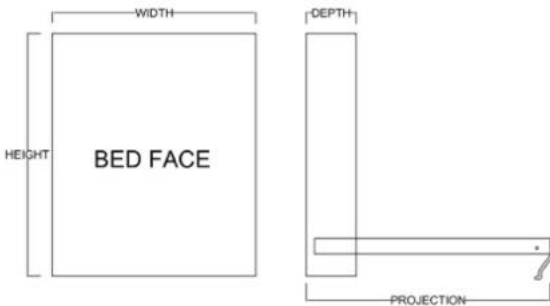

Available in Horizontal and Vertical

Queen \$6,699
Full \$6,599
XL Twin \$6,599
Twin \$6,399

Vertical

Size	Height	Width	Depth	Projection
Twin	82 3/4"	45 1/2"	18 3/4"	81 7/8"
XL Twin	87 3/4"	45 1/2"	18 3/4"	86 7/8"
Full/Double	82 3/4"	60 1/2"	18 3/4"	81 7/8"
Queen	87 3/4"	66 1/2"	18 3/4"	86 7/8"

Horizontal

Size	Height	Width	Depth	Projection
Twin	47 1/2"	80"	16 5/8"	44 5/8"
XL Twin	47 1/2"	85"	16 5/8"	44 5/8"
Full/Double	62 1/2"	80"	16 5/8"	59 5/8"
Queen	68 1/2"	85"	16 5/8"	65 5/8"

Finishes, Crown Molding and Lighting