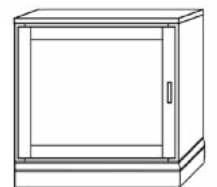

VNS 401
18"- $1099
24"- $1199
30"- $1299

EXTRAS

- ☆ Cabinet depth is 16 inches (vs bed depth 18.75 inches)
- ☆ Cabinet are 3" inches less in height than the bed
- ☆ Add upper cabinet to horizontal beds $1799
- ☆ ✦Paint/Deluxe Finish - 10% Upcharge
- ☆ ◆Weathered/Premium Finish - 20% Upcharge
- ☆ Rolling Desk - $1699 (w = same as bed, 24" d, 30" h)

- ☆ Add LED lights: Bed $299, $150/cabinet
- ☆ Upgrade to "larger" crown molding $150, all pieces
- ☆ Add nightstand pullout $100/cabinet (★ Cabs 204, 205)
- ☆ Change to glass shelves $199/cabinet (2 shelves)
- ☆ Add Clothes Valet $99; Add Extra Shelf $50/shelf
- ☆ Upgrade to MOTORIZED Wallbed - $1999