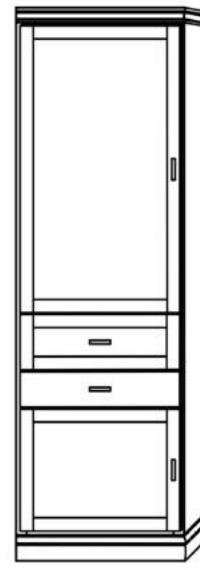

Available in Horizontal and Vertical

Queen \$6,699
Full \$6,599
XL Twin \$6,599
Twin \$6,399

Vertical

Size	Height	Width	Depth	Projection
Twin	82 3/4"	45 1/2"	18 3/4"	81 7/8"
XL Twin	87 3/4"	45 1/2"	18 3/4"	86 7/8"
Full/Double	82 3/4"	60 1/2"	18 3/4"	81 7/8"
Queen	87 3/4"	66 1/2"	18 3/4"	86 7/8"

Horizontal

Size	Height	Width	Depth	Projection
Twin	47 1/2"	80"	16 5/8"	44 5/8"
XL Twin	47 1/2"	85"	16 5/8"	44 5/8"
Full/Double	62 1/2"	80"	16 5/8"	59 5/8"
Queen	68 1/2"	85"	16 5/8"	65 5/8"

Finishes, Crown Molding and Lighting

Chelsea

Livelo

Heartland Collection Cabinet Options

VC 212
(File Drawers)
24"- \$2099

VC 211
(File Drawers)
24"- \$1999

VC 209
18"- \$1799
24"- \$1899
30"- \$1999

VC 208
18"- \$1599
24"- \$1699
30"- \$1799

VC/HC 207
18"- \$1999
24"- \$2099
30"- \$2199

VC/HC 206
18"- \$1899
24"- \$1999
30"- \$2099

VC/HC 205★
18"- \$1799
24"- \$1899
30"- \$1999

VC/HC 204★
18"- \$1699
24"- \$1799
30"- \$1899

VC/HC 203
18"- \$1699
24"- \$1799
30"- \$1899

VC/HC 202
18"- \$1599
24"- \$1699
30"- \$1799