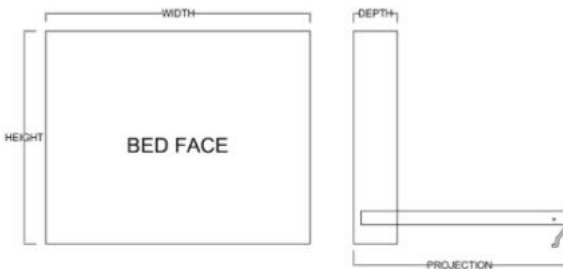

Available in Horizontal and Vertical

Queen \$6,699
Full \$6,599
XL Twin \$6,599
Twin \$6,399

Vertical

Size	Height	Width	Depth	Projection
Twin	82 3/4"	45 1/2"	18 3/4"	81 7/8"
XL Twin	87 3/4"	45 1/2"	18 3/4"	86 7/8"
Full/Double	82 3/4"	60 1/2"	18 3/4"	81 7/8"
Queen	87 3/4"	66 1/2"	18 3/4"	86 7/8"

Horizontal

Size	Height	Width	Depth	Projection
Twin	47 1/2"	80"	16 5/8"	44 5/8"
XL Twin	47 1/2"	85"	16 5/8"	44 5/8"
Full/Double	62 1/2"	80"	16 5/8"	59 5/8"
Queen	68 1/2"	85"	16 5/8"	65 5/8"

Finishes, Crown Molding and Lighting