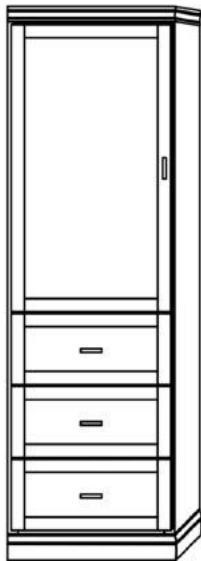

Only available in Vertical

Queen \$4,699
Full \$4,699
XL Twin \$4,599
Twin \$4,499

Vertical

Size	Height	Width	Depth	Projection
Twin	82 3/4"	45 1/2"	18 3/4"	81 7/8"
XL Twin	87 3/4"	45 1/2"	18 3/4"	86 7/8"
Full/Double	82 3/4"	60 1/2"	18 3/4"	81 7/8"
Queen	87 3/4"	66 1/2"	18 3/4"	86 7/8"

Finishes, Crown Molding and Lighting

Wallbeds
"n" More

 A comfortable extra
 bed for any room!

Heartland Collection Cabinet Options

Heartland
 Collection

VC 212
(File Drawers)
24"- \$2099

VC 211
(File Drawers)
24"- \$1999

VC 209
18"- \$1799
24"- \$1899
30"- \$1999

VC 208
18"- \$1599
24"- \$1699
30"- \$1799

VC/HC 207
18"- \$1999
24"- \$2099
30"- \$2199

VC/HC 206
18"- \$1899
24"- \$1999
30"- \$2099

VC/HC 205★
18"- \$1799
24"- \$1899
30"- \$1999

VNS 401
18"- \$1099
24"- \$1199
30"- \$1299

EXTRAS

- ☆ Cabinet depth is 16 inches (vs bed depth 18.75 inches)
- ☆ Cabinet are 3" inches less in height than the bed
- ☆ Add upper cabinet to horizontal beds \$1799
- ☆ ✦Paint/Deluxe Finish - 10% Upcharge
- ☆ ◆Weathered/Premium Finish - 20% Upcharge
- ☆ Rolling Desk - \$1699 (w = same as bed, 24" d, 30" h)
- ☆ Add LED lights: Bed \$299, \$150/cabinet
- ☆ Upgrade to "larger" crown molding \$150, all pieces
- ☆ Add nightstand pullout \$100/cabinet (★ Cabs 204, 205)
- ☆ Change to glass shelves \$199/cabinet (2 shelves)
- ☆ Add Clothes Valet \$99; Add Extra Shelf \$50/shelf
- ☆ Upgrade to MOTORIZED Wallbed - \$1999