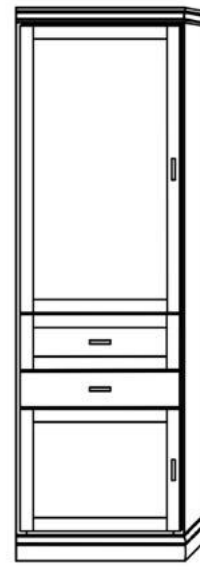

Only available in Vertical

Queen \$4,699
Full \$4,699
XL Twin \$4,599
Twin \$4,499

Vertical

Size	Height	Width	Depth	Projection
Twin	82 3/4"	45 1/2"	18 3/4"	81 7/8"
XL Twin	87 3/4"	45 1/2"	18 3/4"	86 7/8"
Full/Double	82 3/4"	60 1/2"	18 3/4"	81 7/8"
Queen	87 3/4"	66 1/2"	18 3/4"	86 7/8"

Finishes, Crown Molding and Lighting

Wallbeds
"n" More

 A comfortable extra
 bed for any room!

Heartland Collection Cabinet Options

Heartland
 Collection

VC 212
(File Drawers)
24"- \$2099

VC 211
(File Drawers)
24"- \$1999

VC 209
18"- \$1799
24"- \$1899
30"- \$1999

VC 208
18"- \$1599
24"- \$1699
30"- \$1799

VC/HC 207
18"- \$1999
24"- \$2099
30"- \$2199

VC/HC 206
18"- \$1899
24"- \$1999
30"- \$2099

VC/HC 205★
18"- \$1799
24"- \$1899
30"- \$1999