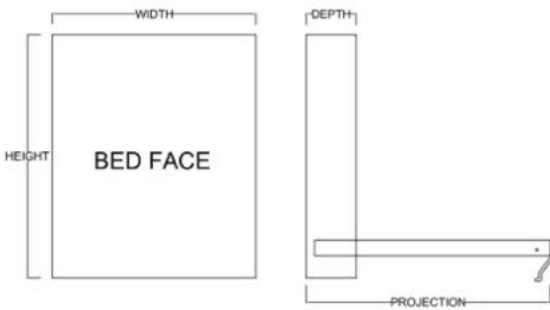

Only available in Vertical

Queen \$4,699
Full \$4,699
XL Twin \$4,599
Twin \$4,499

Vertical

Size	Height	Width	Depth	Projection
Twin	82 3/4"	45 1/2"	18 3/4"	81 7/8"
XL Twin	87 3/4"	45 1/2"	18 3/4"	86 7/8"
Full/Double	82 3/4"	60 1/2"	18 3/4"	81 7/8"
Queen	87 3/4"	66 1/2"	18 3/4"	86 7/8"

VC 209
18"- \$1799
24"- \$1899
30"- \$1999

VC 208
18"- \$1599
24"- \$1699
30"- \$1799

VC/HC 207
18"- \$1999
24"- \$2099
30"- \$2199

VC/HC 206
18"- \$1899
24"- \$1999
30"- \$2099

VC/HC 205★
18"- \$1799
24"- \$1899
30"- \$1999