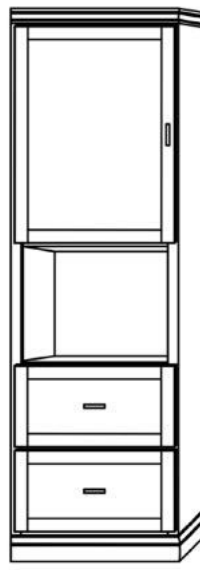

Only available in Vertical

Queen \$4,699
Full \$4,699
XL Twin \$4,599
Twin \$4,499

Vertical

Size	Height	Width	Depth	Projection
Twin	82 3/4"	45 1/2"	18 3/4"	81 7/8"
XL Twin	87 3/4"	45 1/2"	18 3/4"	86 7/8"
Full/Double	82 3/4"	60 1/2"	18 3/4"	81 7/8"
Queen	87 3/4"	66 1/2"	18 3/4"	86 7/8"

Finishes, Crown Molding and Lighting

Wallbeds
"n" More

 A comfortable extra
 bed for any room!

Heartland Collection Cabinet Options

Heartland
 Collection

VC 212
(File Drawers)
24"- \$2099

VC 211
(File Drawers)
24"- \$1999

VC 209
18"- \$1799
24"- \$1899
30"- \$1999

VC 208
18"- \$1599
24"- \$1699
30"- \$1799

VC/HC 207
18"- \$1999
24"- \$2099
30"- \$2199

VC/HC 206
18"- \$1899
24"- \$1999
30"- \$2099

VC/HC 205★
18"- \$1799
24"- \$1899
30"- \$1999

VNS 401
18"- \$1099
24"- \$1199
30"- \$1299

EXTRAS

- ☆ Cabinet depth is 16 inches (vs bed depth 18.75 inches)
- ☆ Cabinet are 3" inches less in height than the bed
- ☆ Add upper cabinet to horizontal beds \$1799
- ☆ ✦Paint/Deluxe Finish - 10% Upcharge
- ☆ ◆Weathered/Premium Finish - 20% Upcharge
- ☆ Rolling Desk - \$1699 (w = same as bed, 24" d, 30" h)
- ☆ Add LED lights: Bed \$299, \$150/cabinet
- ☆ Upgrade to "larger" crown molding \$150, all pieces
- ☆ Add nightstand pullout \$100/cabinet (★ Cabs 204, 205)
- ☆ Change to glass shelves \$199/cabinet (2 shelves)
- ☆ Add Clothes Valet \$99; Add Extra Shelf \$50/shelf
- ☆ Upgrade to MOTORIZED Wallbed - \$1999