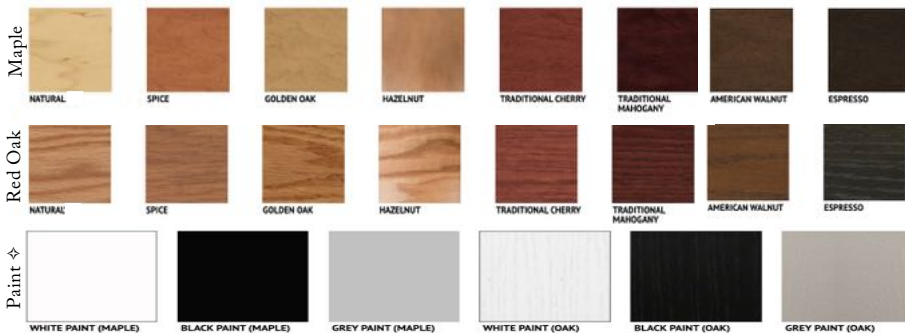

Finishes, Crown Molding and Lighting