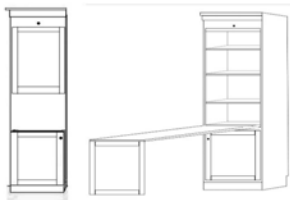

PWM
Wardrobe/ 3 Drawer
Medium Only
\$1,649

BK (S or M)
Bookcase
\$1,049
\$1,099

DPL
Large Desk Pier
31.5 x 17.25 x 85
\$1,349

****DPL used with Shaped Desk**

KP
Straight Desk
84.5 x 21 7/8 x 1.5
+ Pedestal
23.5 x 17.25 x 28.5
\$899

***Straight Desk only uses 'ODM' Pier**

SKP
Shaped Desk
84.5 x 30 x .75
+ Pedestal
23.5 x 17.25 x 28.5
\$1,049

****Shaped Desk only uses 'DPL' pier**

NS or NST
Nightstand
24 x 16 x 29
\$849
***Available with Drawer (NS) or Pullout Tray \$899 (NST)**