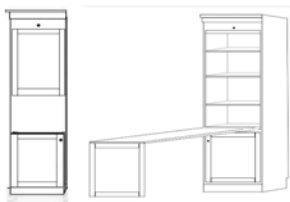

PWM
Wardrobe/ 3 Drawer
Medium Only
\$1,649

BK (S or M)
Bookcase
\$1,049
\$1,099

DPL
Large Desk Pier
31.5 x 17.25 x 85
\$1,349

****DPL used with Shaped Desk**

KP
Straight Desk
84.5 x 21 7/8 x 1.5
+ Pedestal
23.5 x 17.25 x 28.5
\$899

***Straight Desk only uses 'ODM' Pier**

SKP
Shaped Desk
84.5 x 31 x .75
+ Pedestal
23.5 x 17.25 x 28.5
\$1,049

****Shaped Desk only uses 'DPL' pier**

NS or NST
Nightstand
24 x 16 x 29
\$849
***Available with Drawer (NS) or Pullout Tray \$899 (NST)**

FDP
Folding Desk Pier
24 x 85
Desk 48" Long
Extends to 59"
\$1,749

DC
Desk Cart
\$849
63 x 21 7/8 x 31 1/2