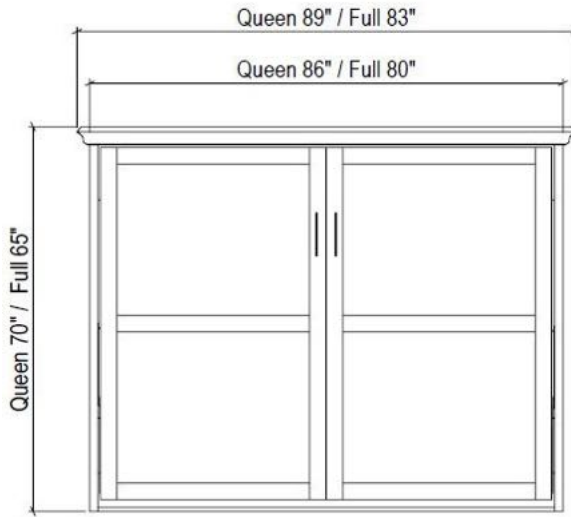

Custom Stain Matching available for \$500 upgrade

***+\$300 Premium Finish

THE PHOENIX WALLBED HORIZONTAL

Wallbeds
"n' More
A comfortable extra bed for any room!

Full \$4,399
Queen \$4,699

QUEEN	FULL
Horizontal: Width: 86"	Horizontal: Width: 80"
Depth: 18"	Depth: 18"
Height: 67 3/4"	Height: 62 3/4"
Projection: 67 1/2"	Projection: 62 1/2"
Queen Horizontal with Crown: Width: 89"	Full Horizontal with Crown: Width: 83"
Depth: 19 1/2"	Depth: 19 1/2"
Height: 70"	Height: 65"
Projection: 67 1/2"	Projection: 62 1/2"

Pier Options

Shelf Drawer Pier (DH-PT)

Width:
(16) \$1299
(24) \$1399
(32) \$1499
(36) \$1599
*per cabinet

Vertical:
Depth: 15.5"
Height: 60"

Wardrobe Drawer Pier (DH-PW2)
*16" W NOT AVAILABLE

Width:
(16) \$1399
(24) \$1499
(32) \$1599
(36) \$1699
*per cabinet

Vertical:
Depth: 15.5"
Height: 60"

Cabinet Drawer Pier (DH-PW3)
ONE DOOR AT 16" W

Width:
(16) \$1699
(24) \$1799
(32) \$1899
(36) \$1999
*per cabinet

Vertical:
Depth: 15.5"
Height: 60"

**Open Shelf Pier (DH-OD)