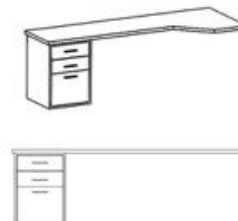

Vertical:
Depth: 15.5"
Height: 60"

Cabinet Drawer Pier (DH-PW3)
ONE DOOR AT 16" W

Width:
(16) \$1699
(24) \$1799
(32) \$1899
(36) \$1999
*per cabinet

Vertical:
Depth: 15.5"
Height: 60"

**Open Shelf Pier (DH-OD)

Width:
(16) \$1299
(24) \$1399
(32) \$1499
(36) \$1599
*per cabinet

Vertical:
Depth: 15.5"
Height: 60"

Add upper door to PT or OD pier for \$199

Options

- Upholstered Headboard \$225
- Crown Styles: A, B or C - \$0
- Lights Overhead in Bed (D-VL) - \$199
- Outlet added in pier (D-O) - \$99 per pier

Integrated Desk

Desk is only compatible with 36" piers

\$1199
Width: 84"
Depth: 21"
Height: 30"