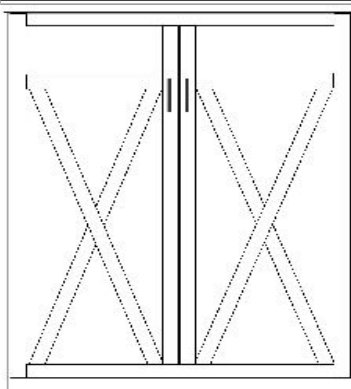

Finishes:

- Cognac Red - R
- Natural - N
- Maple - M
- Gray - G
- Caramel - B
- Sunset - S
- Grey Bark - GB
- Cinnamon - E

Dimensions:

		Closed / Open
WK-Q	Keystone	
Queen	\$3,999	69 x 18.5 x 90
Birch		69 x 87 x 90

Keystone

WK PIERS

*All piers come standard 85" tall.

- Small (S) 17.5 x 18.5 x 85
- Medium (M) 25.5 x 18.5 x 85
- Large (L) 33.5 x 18.5 x 85

	<p>OD (S or M) Open/Door</p> <p>\$1,349 \$1,399</p>		<p>PT (S, M or L) Open/3 Drawer</p> <p>\$1,499 \$1,549 \$1,649</p>		<p>PX (S or M) Wardrobe/File/ Pencil Drawer</p> <p>\$1,699 \$1,849</p>		<p>PL Open/File/ Pencil Drawer (S or M)</p> <p>\$1,499 \$1,549</p>
	<p>OW (S or M) Open/Drawer w/ Pull Out Tray</p> <p>\$1,499 \$1,549</p>		<p>PW (S or M) Wardrobe/ 3 Drawer</p> <p>\$1,699 \$1,849</p>		<p>BK (S or M) Bookcase</p> <p>\$1,099 \$1,149</p>		<p>DU (L or R) Door/Open/Pull Out/2 Drawer</p> <p>\$1,749</p>
	<p>SKP Shaped Desk 83 x 31 x .75 +</p> <p>Pedestal 24 x 17 x 29 \$1,049</p> <p><i>Shaped Desk only uses 'DPL' pier</i></p>		<p><i>Straight Desk only uses 'ODM' Pier</i></p>		<p>KP Straight Desk 83 x 21 7/8 x 1.5 + Pedestal 24 x 17 x 29 \$949</p>		<p>DPL Large Desk Pier 33.5 x 18.5 x 85 \$1,449</p>
	<p>FDP Folding Desk Pier 24 x 85</p> <p>Desk 48" Long Extends to 59" \$2,149</p>		<p>DC Desk Cart \$799 63 x 21 7/8 x 31 1/2</p>		<p>NS or NST Nightstand 24 x 16 x 29 \$799</p> <p>*Available with Drawer (NS) or Pullout Tray \$849 (NST)</p>		