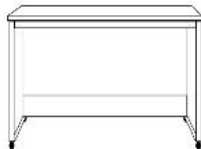

Hiddenbed Without Hutch
 * Pillow Box available in Queen size only

Dimensions:

		Closed / Open	
WH-Q			
QUEEN	\$4,199	88.5 x 50.25 x 75	
Birch		88.5 x 70 x 75	

Depth of Bed Cabinets w/out Desk:
 Queen - 22.5" Deep
 Full - 17" Deep

****HIDDENBEDS ACCOMMODATE MATTRESSES UP TO 10" THICK MAXIMUM****

WH PIERS

*WH piers come standard 70.5" tall.

Small (S)	16 x 17 x 70.5
Medium (M)	24 x 17 x 70.5

OD (S or M)
Open/Door
 \$1,199
 \$1,249

PT (S or M)
Open/3 Drawer
 \$1,399
 \$1,549

BK (S or M)
Bookcase
 \$949
 \$999

OW (S or M)
Open/Pull Out Tray/ 2 Drawer
 \$1,399
 \$1,499

PL (S or M)
Open/File/ Pencil Drawer
 \$1,399
 \$1,499

AFC
Rolling File Cart
 16.5 x 21.5 x 28
 \$799

DC
Desk Cart
 \$799
 63 x 21 7/8 x 31 1/2

NS or NST
Nightstand
 24 x 16 x 29
 \$799
 *Available with
 Drawer (NS) or
 Pullout Tray
 \$849 (NST)