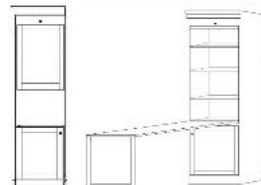

**Can accommodate up to 12" thick mattress

Hardware:

- Stainless Bar #3
- Bronze Bar #13

WE PIERS

*All piers come standard 85" tall. Please specify if 90" tall needed.

Small (S) 15.75 x 17.25 x 85

Medium (M) 23.5 x 17.25 x 85

PW (S or M)
Wardrobe/
3 Drawer
\$1,649
\$1,749

BK (S or M)
Bookcase
\$949
\$999

GC
Guest Chest
31.5 x 17.25 x 85
Large Only
\$1,899

NS or NST
Nightstand
24 x 16 x 29
\$799

KP
Straight Desk
84.5 x 21 7/8 x 1.5
+
Pedestal
23.5 x 17.25 x 28.5
\$949

Shaped Desk only uses 'DPL' pier

SKP
Shaped Desk
84.5 x 30 x .75
+
Pedestal
23.5 x 17.25 x 28.5
\$1,049

AFC
Rolling File Cart
16.5 x 21.5 x 28
\$799

Straight Desk only uses 'ODM' Pier

DPL
Large Desk Pier
31.5 x 17.25 x 85
\$1,399