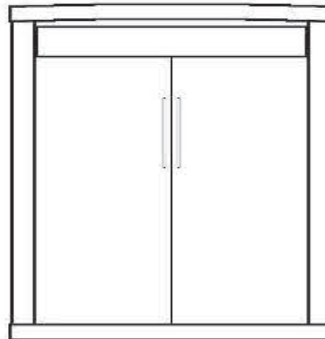

Finishes:

- Grey Bark-GB
- Gray - G
- Sunset -S
- Cinnamon -E
- Chocolate -D
- Natural -N
- Maple -M
- Cognac Red - R
- Caramel - B

**White - WH

**10% Upcharge

Euro

Euro Deluxe

Dimensions:

| | | Dimensions |
|-----------------------------|--------------------|-----------------|
| | | Closed / Open |
| WE-F FULL | Euro | 59 x 17 x 85 |
| | Birch | 59 x 81 x 85 |
| WE-Q QUEEN | Euro | 65 x 17.25 x 90 |
| | Birch | 65 x 86 x 90 |
| WD-Q QUEEN | Euro Deluxe | 75 x 25 x 90 |
| | Birch | 75 x 92 x 90 |

**Can accommodate up to 12" thick mattress

Hardware:

- Stainless Bar #3
- Bronze Bar #13

WE PIERS

*All piers come standard 85" tall. Please specify if 90" tall needed.

Small (S) 15.75 x 17.25 x 85

Medium (M) 23.5 x 17.25 x 85

Shaped Desk only uses 'DPL' pier

SKP
Shaped Desk
84.5 x 30 x .75
+
Pedestal
23.5 x 17.25 x 28.5
\$1,049

AFC
Rolling File Cart
16.5 x 21.5 x 28
\$799

Straight Desk only uses 'ODM' Pier

DPL
Large Desk Pier
31.5 x 17.25 x 85
\$1,399