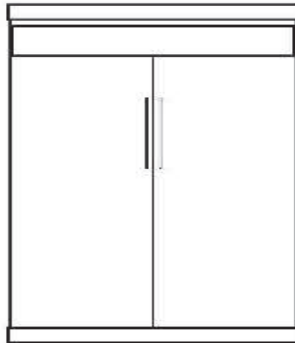

Finishes:

- Grey Bark-GB
- Gray - G
- Sunset -S
- Cinnamon -E
- Chocolate -D
- Natural -N
- Maple -M
- Cognac Red - R
- Caramel - B

**White - WH

**10% Upcharge

Euro

Euro Deluxe

Dimensions:

| | | Dimensions |
|-----------------------------|--------------------|-----------------|
| | | Closed / Open |
| WE-F FULL | Euro | 59 x 17 x 85 |
| | Birch | 59 x 81 x 85 |
| WE-Q QUEEN | Euro | 65 x 17.25 x 90 |
| | Birch | 65 x 86 x 90 |
| WD-Q QUEEN | Euro Deluxe | 75 x 25 x 90 |
| | Birch | 75 x 92 x 90 |

**Can accommodate up to 12" thick mattress

Hardware:

- Stainless Bar #3
- Bronze Bar #13

WE PIERS

*All piers come standard 85" tall. Please specify if 90" tall needed.

Small (S) 15.75 x 17.25 x 85

Medium (M) 23.5 x 17.25 x 85