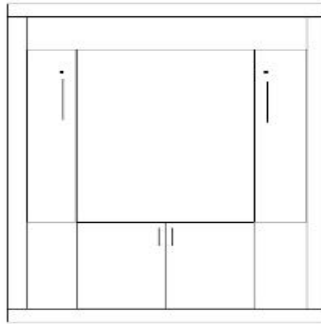

- Natural -N
- Maple -M
- Gray-G
- Sunset -S
- Cinnamon -E
- Chocolate -D
- Gray Bark -GB
- Cognac Red - R
- Caramel - B
- **White -WH
- **10% Up-Charge

Hardware:

- Stainless Bar #3
- Bronze Bar #13

Dimensions:

		Close / Open
WET-Q	Euro Table	Table 40x51x29
Queen	\$4,999	65 x 17 x 90
Birch		65 x 86 x 90

**Can accommodate up to 12" thick mattress

WDT-Q	Euro Deluxe	Table 40x51x29
Queen	Table	75 x 25 x 90
Birch	\$6,099	75 x 92 x 90

**Can accommodate up to 12" thick mattress

Euro Table Bed

WE PIERS

*All piers come standard 85" tall. Please specify if 90" tall needed.

Small (S) 15.75 x 17.25 x 85
 Medium (M) 23.5 x 17.25 x 85

OD (S or M)
 Open/Door
 \$1,199
 \$1,249