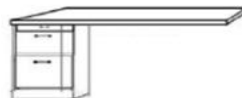

**Can accommodate up to 12" thick mattress

Euro Table Bed

WE PIERS

*All piers come standard 85" tall. Please specify if 90" tall needed.

Small (S) 15.75 x 17.25 x 85
 Medium (M) 23.5 x 17.25 x 85

OD (S or M)
 Open/Door
 \$1,199
 \$1,249

PT (S or M)
 Open/3 Drawer
 \$1,399
 \$1,549

PX (S or M)
 Wardrobe/File/
 Pencil Drawer
 \$1,649
 \$1,749

PL (S or M)
 Open/File/
 Pencil Drawer
 \$1,399
 \$1,499

OW (S or M)
 Open/Drawer
 w/ Pull Out Tray
 \$1,399
 \$1,499

PW (S or M)
 Wardrobe/
 3 Drawer
 \$1,649
 \$1,749

BK (S or M)
 Bookcase
 \$949
 \$999

GC
 Guest Chest
 31.5 x 17.25 x 85
 Large Only
 \$1,899

ODM
 Open/Door
 Medium Desk Pier
 \$1,249

KP
 Straight Desk
 84.5 x 21 7/8 x 1.5
 +
 Pedestal
 23.5 x 17.25 x 28.5
 \$949

AFC
 Rolling File Cart
 16.5 x 21.5 x 28
 \$799

NS or NST
 Nightstand
 24 x 16 x 29
 \$799
 *Available with
 Drawer (NS) or
 Pullout Tray \$849
 (NST)

Straight Desk only uses 'ODM' Pier

DPL
 Large Desk Pier
 31.5 x 17.25 x 85
 \$1,399