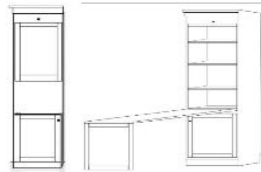

PW (S or M)
 Wardrobe/
 3 Drawer
 \$1,649
 \$1,749

BK (S or M)
 Bookcase
 \$949
 \$999

GC
 Guest Chest
 31.5 x 17.25 x 85
 Large Only
 \$1,899

ODM
 Open/Door
 Medium Desk Pier
 \$1,249

KP
 Straight Desk
 84.5 x 21 7/8 x 1.5
 +
 Pedestal
 23.5 x 17.25 x 28.5
 \$949

AFC
 Rolling File Cart
 16.5 x 21.5 x 28
 \$799

NS or NST
 Nightstand
 24 x 16 x 29
 \$799
 *Available with
 Drawer (NS) or
 Pullout Tray \$849
 (NST)

Straight Desk only uses 'ODM' Pier

DPL
 Large Desk Pier
 31.5 x 17.25 x 85
 \$1,399