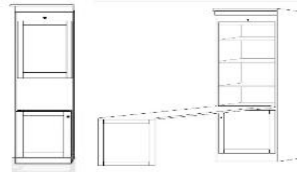

OD (S or M)
Open/Door
\$1,349
\$1,399

PT (S or M)
Open/3 Drawer
\$1,499
\$1,549

PX (S or M)
Wardrobe/File/
Pencil Drawer
\$1,699
\$1,849

PL (S or M)
Open/File/
Pencil Drawer
\$1,499
\$1,549

OW (S or M)
Open/Drawer
w/ Pull Out Tray
\$1,499
\$1,549

PW (S or M)
Wardrobe/
3 Drawer
\$1,699
\$1,849

BK (S or M)
Bookcase
\$1,099
\$1,149

GC
Guest Chest
31.5 x 17.25 x 85
Large Only
\$1,999

DPL
Large Desk Pier
31.5 x 17.25 x 85
\$1,449

DU (L or R)
Door/Open/Pull
Out/2 Drawer
Medium Only
\$1,749

FDP
Folding Desk Pier
24 x 85
Desk 48" Long
Extends to 59"
\$2,149

NS or NST
Nightstand
24 x 16 x 29
\$799

*Available with
Drawer (NS) or Pullout
Tray \$849 (NST)

KP
Straight Desk
84.5 x 21 7/8 x 1.5
+
Pedestal
23.5 x 17.25 x 28.5
\$949

SKP
Shaped Desk
84.5 x 30 x .75
+
Pedestal
23.5 x 17.25 x 28.5
\$1,049

BFC
Rolling File Cart
16.5 x 21.5 x 28
\$799

Straight Desk only uses 'ODM' Pier

Shaped Desk only uses 'DPL' pier

DC
Desk Cart
\$799
63 x 21 7/8 x 31 1/2