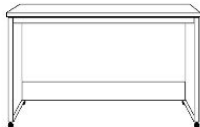

PW (S or M)
Wardrobe/
3 Drawer
\$1,699
\$1,849

BK (S or M)
Bookcase
\$1,099
\$1,149

GC
Guest Chest
31.5 x 17.25 x 85
Large Only
\$1,999

DPL
Large Desk Pier
31.5 x 17.25 x 85
\$1,449

DU (L or R)
Door/Open/Pull
Out/2 Drawer
Medium Only
\$1,749

FDP
Folding Desk Pier
24 x 85
Desk 48" Long
Extends to 59"
\$2,149

NS or NST
Nightstand
24 x 16 x 29
\$799

*Available with
Drawer (NS) or Pullout
Tray \$849 (NST)

KP
Straight Desk
84.5 x 21 7/8 x 1.5
+
Pedestal
23.5 x 17.25 x 28.5
\$949

SKP
Shaped Desk
84.5 x 30 x .75
+
Pedestal
23.5 x 17.25 x 28.5
\$1,049

BFC
Rolling File Cart
16.5 x 21.5 x 28
\$799

Straight Desk only uses 'ODM' Pier

Shaped Desk only uses 'DPL' pier

DC
Desk Cart
\$799
63 x 21 7/8 x 31 1/2