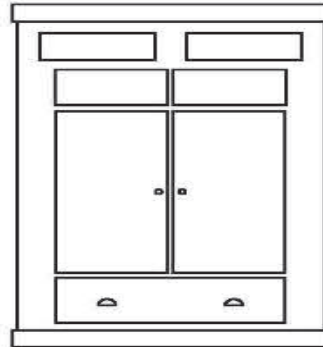

Dimensions:

| WBT-Q | Table | Closed / Open | |
|--------------|----------------|-----------------|-----------------|
| | | 48x40x29 | 65 x 17.25 x 90 |
| QUEEN | \$4,999 | 65 x 17.25 x 90 | |
| Birch | | 65 x 86 x 90 | |