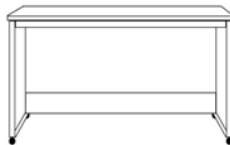

Dimensions:

		Closed / Open
WS-Q	Saratoga	
Queen	\$3,899	69 x 18.5 x 90
Birch		69 x 87 x 90

**Can accommodate up to 12" thick mattress

Saratoga Bed

WS PIERS

*All piers come standard 85" tall.

- Small (S) 17.5 x 18.5 x 85
- Medium (M) 25.5 x 18.5 x 85
- Large (L) 33.5 x 18.5 x 85

PWM
Wardrobe/
3 Drawer
Medium Only
\$1,649

BK (S or M)
Bookcase
\$1,049
\$1,099

DU (L or R)
Door/Open/Pull
Out/2 Drawer
\$1,549

SKP
Shaped Desk
83 x 31 x .75
+
Pedestal
24 x 17 x 29
\$1,049

Shaped Desk only uses 'DPL' pier

Straight Desk only uses 'ODM' Pier

KP
Straight Desk
83 x 21 7/8 x 1.5
+
Pedestal
24 x 17 x 29
\$899

DPL
Large Desk Pier
33.5 x 18.5 x 85
\$1,299

FDP
Folding Desk Pier
24 x 85
Desk 48" Long
Extends to 59"
\$1,749