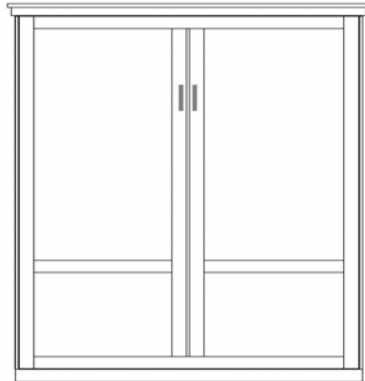

Wallbeds
"n" More

A comfortable extra
bed for any room!

Saratoga Bed

Saratoga in
Cinnamon (left)

Saratoga in
Caramel (right)

Saratoga in White
(below)

Saratoga

Retail Price Sheet

Dimensions:

		Closed / Open
WS-Q	Saratoga	
Queen	\$3,899	69 x 18.5 x 90
Birch		69 x 87 x 90

**Can accommodate up to 12" thick mattress

Saratoga Bed

WS PIERS

*All piers come standard 85" tall.

- Small (S) 17.5 x 18.5 x 85
- Medium (M) 25.5 x 18.5 x 85
- Large (L) 33.5 x 18.5 x 85