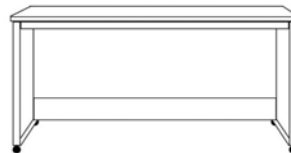

### WPZ PIERS

\*WBZ piers come standard 70.5" tall.

- Small (S)      16 x 17 x 70.5
- Medium (M)    24 x 17 x 70.5

**OD (S or M)**  
Open/Door  
  
\$1,249  
\$1,299

**PT (S or M)**  
Open/3 Drawer  
  
\$1,299  
\$1,399

**PLM**  
Open/File/  
Pencil Drawer  
Medium Only  
\$1,399

**OW (S or M)**  
Open/Drawer  
w/ Pull Out Tray  
\$1,349  
\$1,399

**BK (S or M)**  
Bookcase  
  
\$1,049  
\$1,099

**BFC**  
Rolling File Car  
16.5 x 21.5 x 28  
  
\$849

**NS or NST**  
Nightstand  
24 x 16 x 29  
\$849  
\*Available with  
Drawer (NS) or  
Pullout Tray \$899  
(NST)

**KP**  
Straight Desk  
84.5 x 21 7/8 x 1.5  
+  
Pedestal  
23.5 x 17.25 x 28.5  
\$949