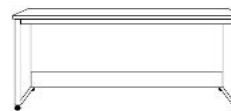

Dimensions:

		Closed / Open
WJ-Q	Jazz	
Queen	\$3,899	69 x 18.5 x 90
Birch		69 x 87 x 90

**Can accommodate up to 12" thick mattress

Jazz Bed
WJ PIERS

*All piers come standard 85" tall.

- Small (S) 17.5 x 18.5 x 85
- Medium (M) 25.5 x 18.5 x 85
- Large (L) 33.5 x 18.5 x 85

DPL (S or M)
Large Desk Pier
33.5 x 18.5 x 85
\$1,449

NS or NST
Nightstand
24 x 16 x 29
\$799
*Available with Drawer (NS) or Pullout Tray \$849 (NST)

Straight Desk only uses 'ODM' Pier

SKP (S or M)
Shaped Desk + Pedestal
83 x 31 x .75
24 x 17 x 29
\$1,049

FDP (S or M)
Folding Desk Pier
24 x 85
Desk 48" Long
Extends to 59"
\$2,149

DC (S or M)
Desk Cart
\$799
63 x 21 7/8 x 31 1/2

Shaped Desk only uses 'DPL' pier