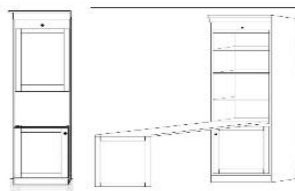

Dimensions:

		Closed / Open
WJ-Q	Jazz	
Queen	\$3,899	69 x 18.5 x 90
Birch		69 x 87 x 90

**Can accommodate up to 12" thick mattress

Jazz Bed
WJ PIERS

*All piers come standard 85" tall.

- Small (S) 17.5 x 18.5 x 85
- Medium (M) 25.5 x 18.5 x 85
- Large (L) 33.5 x 18.5 x 85

PW (S or M)
Wardrobe/3 Drawer
\$1,699
\$1,849

BK (S or M)
Bookcase
\$1,099
\$1,149

DU (L or R)
Door/Open/Pull Out/2 Drawer
\$1,749

ODM (S or M)
Open/Door Medium Desk Pier
\$1,399

KP (S or M)
Straight Desk + Pedestal
83 x 21 7/8 x 1.5
24 x 17 x 29
\$949

DPL (S or M)
Large Desk Pier
33.5 x 18.5 x 85
\$1,449

NS or NST
Nightstand
24 x 16 x 29
\$799
*Available with Drawer (NS) or Pullout Tray \$849 (NST)

Straight Desk only uses 'ODM' Pier

SKP (S or M)
Shaped Desk + Pedestal
83 x 31 x .75
24 x 17 x 29
\$1,049

FDP (S or M)
Folding Desk Pier
24 x 85
Desk 48" Long
Extends to 59"
\$2,149

DC (S or M)
Desk Cart
\$799
63 x 21 7/8 x 31 1/2

Shaped Desk only uses 'DPL' pier