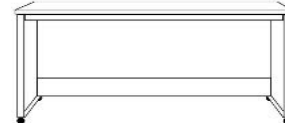

Hardware:

- Stainless Bar #3
- Bronze Bar #13

Dublin Bed

Dimensions:

		Closed / Open
WDD-Q	Dublin	
Queen	\$4,099	65 x 17 x 90
Birch		65 x 86 x 90

**Can accommodate up to 12" thick mattress

WD PIERS

*All piers come standard 85" tall. Please specify if 90" tall needed.

OW (S or M)
Open/Drawer
w/ Pull Out Tray
\$1,399
\$1,499

PW (S or M)
Wardrobe/
3 Drawer
\$1,649
\$1,749

BK (S or M)
Bookcase
\$949
\$999

GC
Guest Chest
31.5 x 17.25 x 85
Large Only
\$1,899

ODM
Open/Door
Medium Desk Pier
\$1,249

KP
Straight Desk
84.5 x 21 7/8 x 1.5
+
Pedestal
23.5 x 17.25 x 28.5
\$949

AFC
Rolling File Cart
16.5 x 21.5 x 28
\$799

NS or NST
Nightstand
24 x 16 x 29
\$799
*Available with
Drawer (NS) or
Pullout Tray \$849
(NST)

Straight Desk only uses 'ODM' Pier

DPL
Large Desk Pier
31.5 x 17.25 x 85
\$1,399

FDP
Folding Desk Pier
24 x 85
Desk 48" Long
Extends to 59"
\$1,899

DC
Desk Cart
\$799
63 x 21 7/8 x 31 1/2