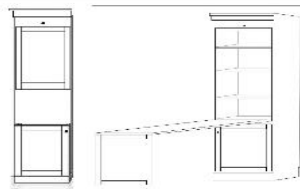

Hardware:

- Stainless Bar #3
- Bronze Bar #13

Dublin Bed

Dimensions:

		Closed / Open
WDD-Q	Dublin	
Queen	\$4,099	65 x 17 x 90
Birch		65 x 86 x 90

**Can accommodate up to 12" thick mattress

WD PIERS

*All piers come standard 85" tall. Please specify if 90" tall needed.

OW (S or M)
Open/Drawer
w/ Pull Out Tray
\$1,399
\$1,499

PW (S or M)
Wardrobe/
3 Drawer
\$1,649
\$1,749

BK (S or M)
Bookcase
\$949
\$999

GC
Guest Chest
31.5 x 17.25 x 85
Large Only
\$1,899

ODM
Open/Door
Medium Desk Pier
\$1,249

KP
Straight Desk
84.5 x 21 7/8 x 1.5
+
Pedestal
23.5 x 17.25 x 28.5
\$949

AFC
Rolling File Cart
16.5 x 21.5 x 28
\$799

NS or NST
Nightstand
24 x 16 x 29
\$799
*Available with
Drawer (NS) or
Pullout Tray \$849
(NST)

Straight Desk only uses 'ODM' Pier

DPL
Large Desk Pier
31.5 x 17.25 x 85
\$1,399

FDP
Folding Desk Pier
24 x 85
Desk 48" Long
Extends to 59"
\$1,899

DC
Desk Cart
\$799
63 x 21 7/8 x 31 1/2