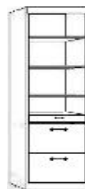

****HIDDENBEDS ACCOMMODATE MATTRESSES UP TO 10" THICK MAXIMUM****

Deluxe Hiddenbed Without Hutch

Dimensions:

Closed / Open

WHB-Q		
QUEEN	\$4,599	88.5 x 50.5 x 75
Birch		88.5 x 70 x 75

Depth of Bed Cabinets w/out Desk:
Queen - 22.5" Deep

WHB PIERS

*WHB piers come standard 70.5" tall.

- Small (S) 16 x 17 x 70.5
- Medium (M) 24 x 17 x 70.5

OD (S or M)
Open/Door

\$1,349
\$1,399

PT (S or M)
Open/3 Drawer

\$1,499
\$1,549

BK (S or M)
Bookcase

\$1,099
\$1,149

OW (S or M)
Open/Pull Out Tray/ 2 Drawer

\$1,499
\$1,549

PL (S or M)
Open/File/ Pencil Drawer

\$1,549
\$1,549

BFC
Rolling File Cart
16.5 x 21.5 x 28

\$799

DC
Desk Cart
\$799
63 x 21 7/8 x 31 1/2

NS or NST
Nightstand
24 x 16 x 29
\$799

*Available with
Drawer (NS) or
Pullout Tray \$849
(NST)