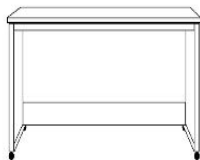

****HIDDENBEDS ACCOMMODATE MATTRESSES UP TO 10" THICK MAXIMUM****

Deluxe Hiddenbed Without Hutch

Dimensions:

Closed / Open

WHB-Q		
QUEEN	\$4,599	88.5 x 50.5 x 75
Birch		88.5 x 70 x 75

Depth of Bed Cabinets w/out Desk:
Queen - 22.5" Deep

WHB PIERS

*WHB piers come standard 70.5" tall.

- Small (S) 16 x 17 x 70.5
- Medium (M) 24 x 17 x 70.5

OD (S or M)
Open/Door

\$1,349
\$1,399

PT (S or M)
Open/3 Drawer

\$1,499
\$1,549

BK (S or M)
Bookcase

\$1,099
\$1,149

OW (S or M)
Open/Pull Out Tray/ 2 Drawer

\$1,499
\$1,549

PL (S or M)
Open/File/ Pencil Drawer

\$1,549
\$1,549

BFC
Rolling File Cart
16.5 x 21.5 x 28

\$799

DC
Desk Cart
\$799
63 x 21 7/8 x 31 1/2

NS or NST
Nightstand
24 x 16 x 29
\$799

*Available with
Drawer (NS) or
Pullout Tray \$849
(NST)